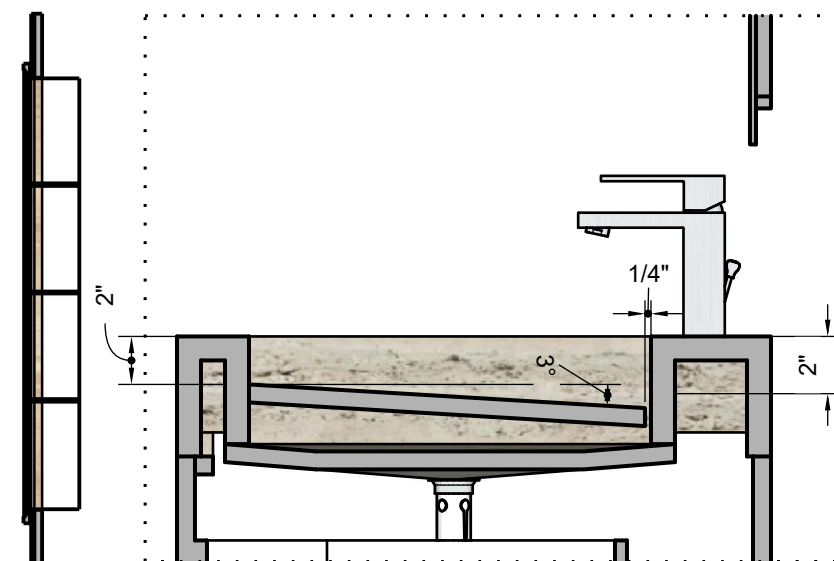

THIS IS NOT A SHOP DRAWING
 All Measurements must be **VERIFIED IN FIELD**

This plan presents preliminary proposals for materials, measurements, and design. Please note that these proposals are subject to possible changes.

DETAIL A
 Scale 1:00

SECTION A
 Scale 1:00

FINISH	SELLER
WHITE LACQUER	
Item No:	

FINISH	SELLER
Tk06 Marmorio	
Item No: 248115	

PERSPECTIVE VIEW
 Not Scaled

NOTE

Drawings may not be scaled.

The numerical dimensions represent correct measurements. (If not indicated, the precision of the dimensions by default is to 1")