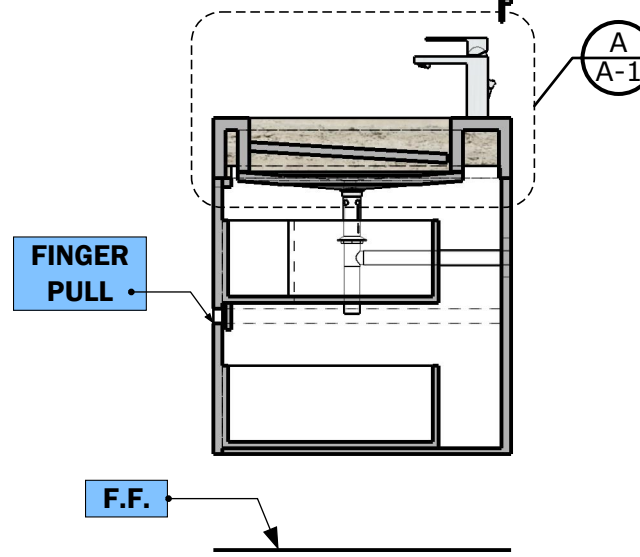

DETAIL A
 Scale 1:00

SECTION A
 Scale 1:00

FINISH	SELLER
WHITE LACQUER	
Item No:	

FINISH	SELLER
Tk06 Marmorio	
Item No: 248115	

PERSPECTIVE VIEW
 Not Scaled

NOTE

Drawings may not be scaled.

The numerical dimensions represent correct measurements. (If not indicated, the precision of the dimensions by default is to 1")