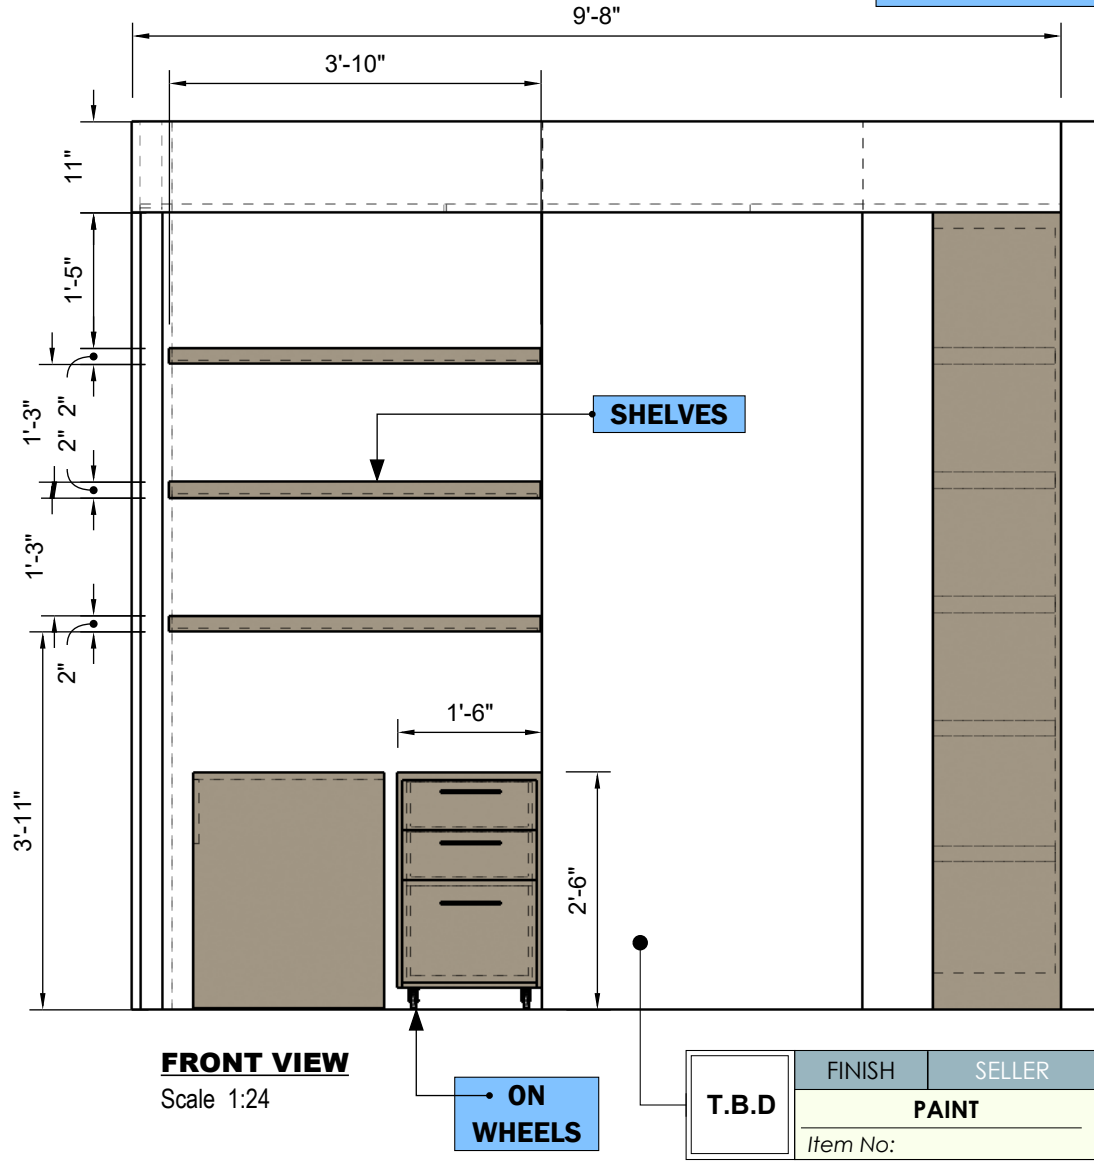

FINISH	EGGER
STONE GREY	
Item No: U727 ST9	

NOTE

Drawings may not be scaled.

The numerical dimensions represent correct measurements. (If not indicated, the precision of the dimensions by default is to 1")

All design ideas, drawings and plans represented here are owned by the property of WESTHAVEN CONSTRUCTION SERVICES, INC. All rights reserved. Above suggested electrical and plumbing locations, must be verified in field.