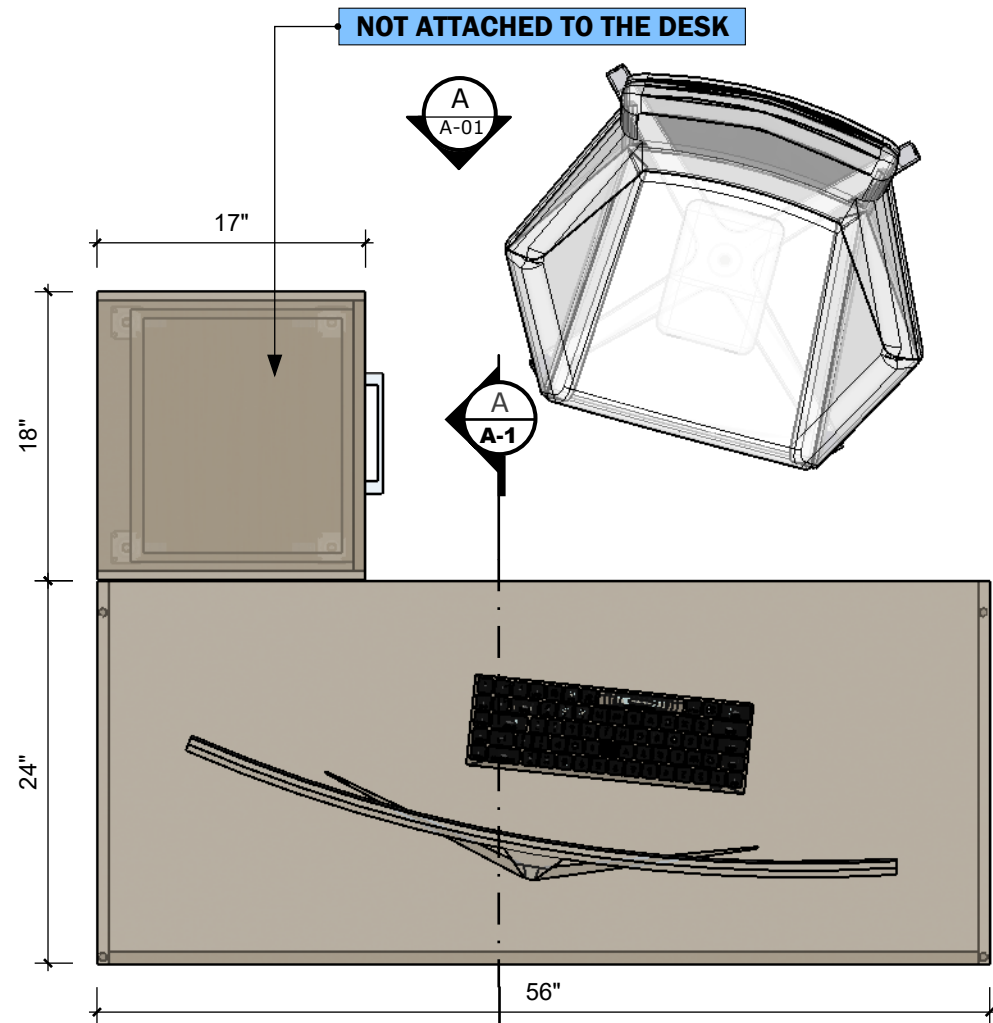

TOP VIEW
Scale 1:12

FRONT VIEW
Scale 1:12

SECTION B
Scale 1:12

FINISH	E EGGER
STONE GREY	
Item No: U727 ST9	

VIEW A
Scale 1:12

PERSPECTIVE VIEW
Not Scaled

NOTE
Drawings may not be scaled.
The numerical dimensions represent correct measurements. (If not indicated, the precision of the dimensions by default is to 1")