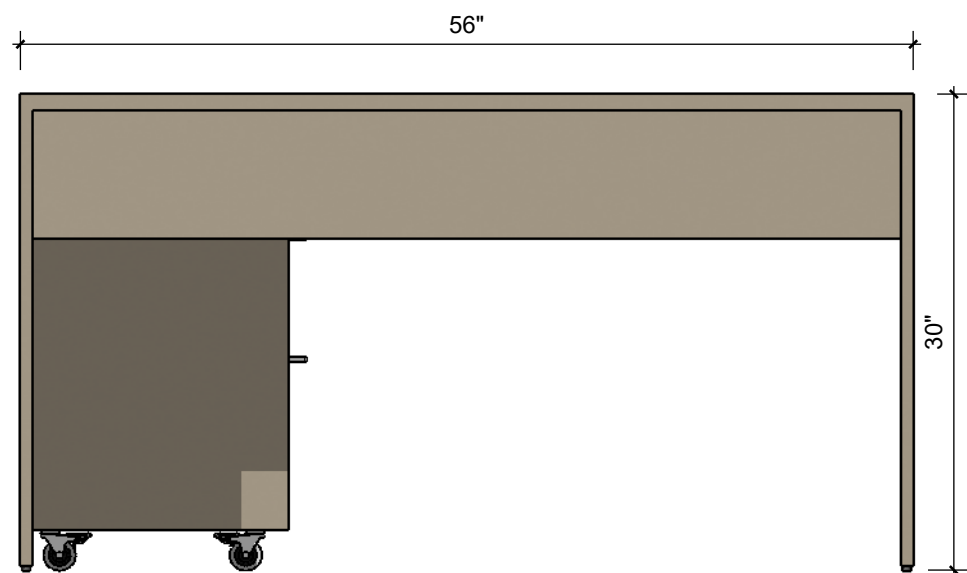

NOTE

Drawings may not be scaled.

The numerical dimensions represent correct measurements. (If not indicated, the precision of the dimensions by default is to 1")

All design ideas, drawings and plans represented here are owned by the property of WESTHAVEN CONSTRUCTION SERVICES, INC. All rights reserved. Above suggested electrical and plumbing locations, must be verified in field.

TOP VIEW
Scale 1:12

FRONT VIEW
Scale 1:12

SECTION B
Scale 1:12

FINISH	E EGGER
STONE GREY	
Item No: U727 ST9	

VIEW A
Scale 1:12

PERSPECTIVE VIEW
Not Scaled

NOTE
Drawings may not be scaled.
The numerical dimensions represent correct measurements. (If not indicated, the precision of the dimensions by default is to 1")