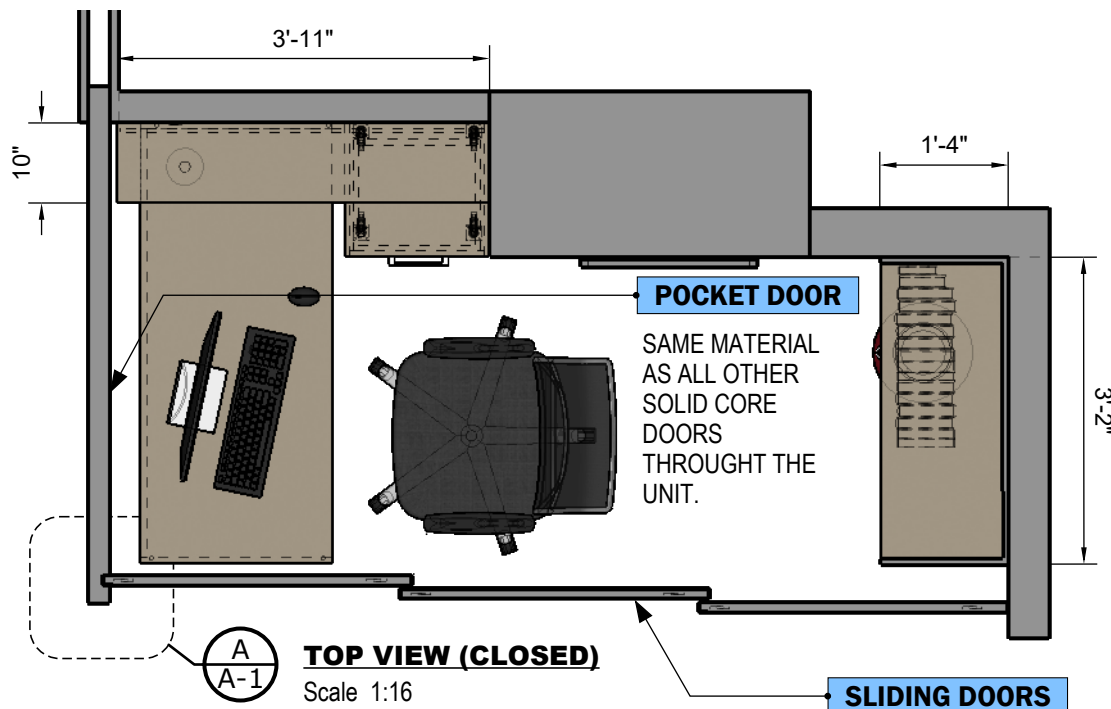

WESTHAVEN CONSTRUCTION SERVICES, INC.

8254 South River Dr
Medley, FL 33166
Ph. 305 556 1416
www.westhavencn.com

PROGRESS DRAWING
FOR APPROVAL

CONTACT DESIGN TEAM

ISSUE 05/26/2023
RE - ISSUE 08/22/2023

3906 PORTOFINO
0000 Fl, 33000

OWNER MICHAEL PULVER
PAGE NAME ELEVATIONS
DESIGN BY J. Alonso
DRAWN BY A. Quintero

DESIGN CONCEPT

ALL MEASUREMENTS
MUST BE
VERIFIED IN FIELD

DISCARD ALL DRAWINGS THAT
WERE MADE ON THIS ITEM PRIOR
TO THE DATE BELOW:

08/22/2023

This drawing is not intended to be used
for contract pricing or fabrication
purposes.
All content is subject to change

A - 01

MASTER BED.
OFFICE

DETAIL A
Scale 1:8