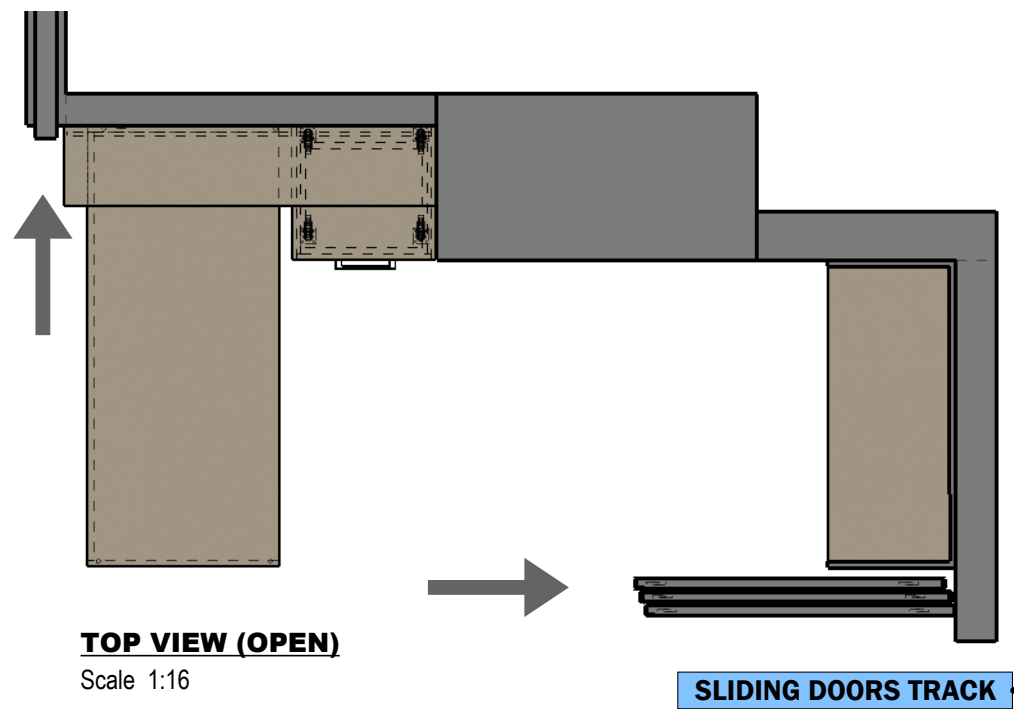

WESTHAVEN CONSTRUCTION SERVICES, INC.

8254 South River Dr
Medley, FL 33166
Ph. 305 556 1416
www.westhavencn.com

PROGRESS DRAWING
FOR APPROVAL

CONTACT DESIGN TEAM

ISSUE 05/26/2023
RE - ISSUE 08/22/2023

3906 PORTOFINO
0000 Fl, 33000

OWNER MICHAEL PULVER
PAGE NAME ELEVATIONS
DESIGN BY J. Alonso
DRAWN BY A. Quintero

DESIGN CONCEPT

ALL MEASUREMENTS
MUST BE
VERIFIED IN FIELD

DISCARD ALL DRAWINGS THAT
WERE MADE ON THIS ITEM PRIOR
TO THE DATE BELOW:

08/22/2023

This drawing is not intended to be used
for contract pricing or fabrication
purposes.
All content is subject to change

A - 01

MASTER BED.
OFFICE

DETAIL A
Scale 1:8