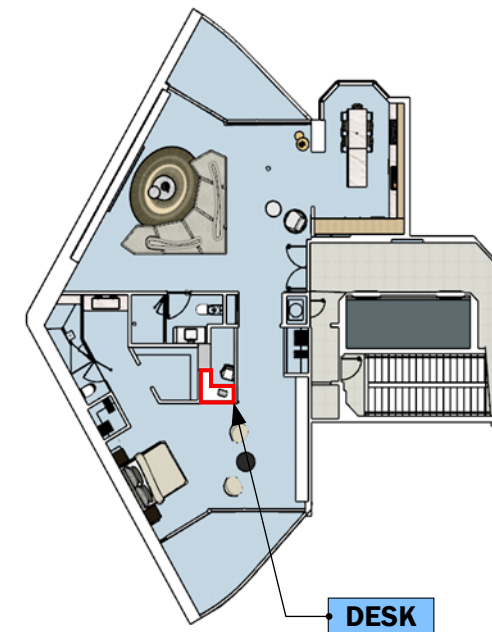

TOP VIEW
Scale 1:12

FRONT VIEW
Scale 1:12

SECTION B
Scale 1:12

FINISH	E EGGER
STONE GREY	
Item No: U727 ST9	

VIEW A
Scale 1:12

PERSPECTIVE VIEW
Not Scaled

NOTE
Drawings may not be scaled.
The numerical dimensions represent correct measurements. (If not indicated, the precision of the dimensions by default is to 1")