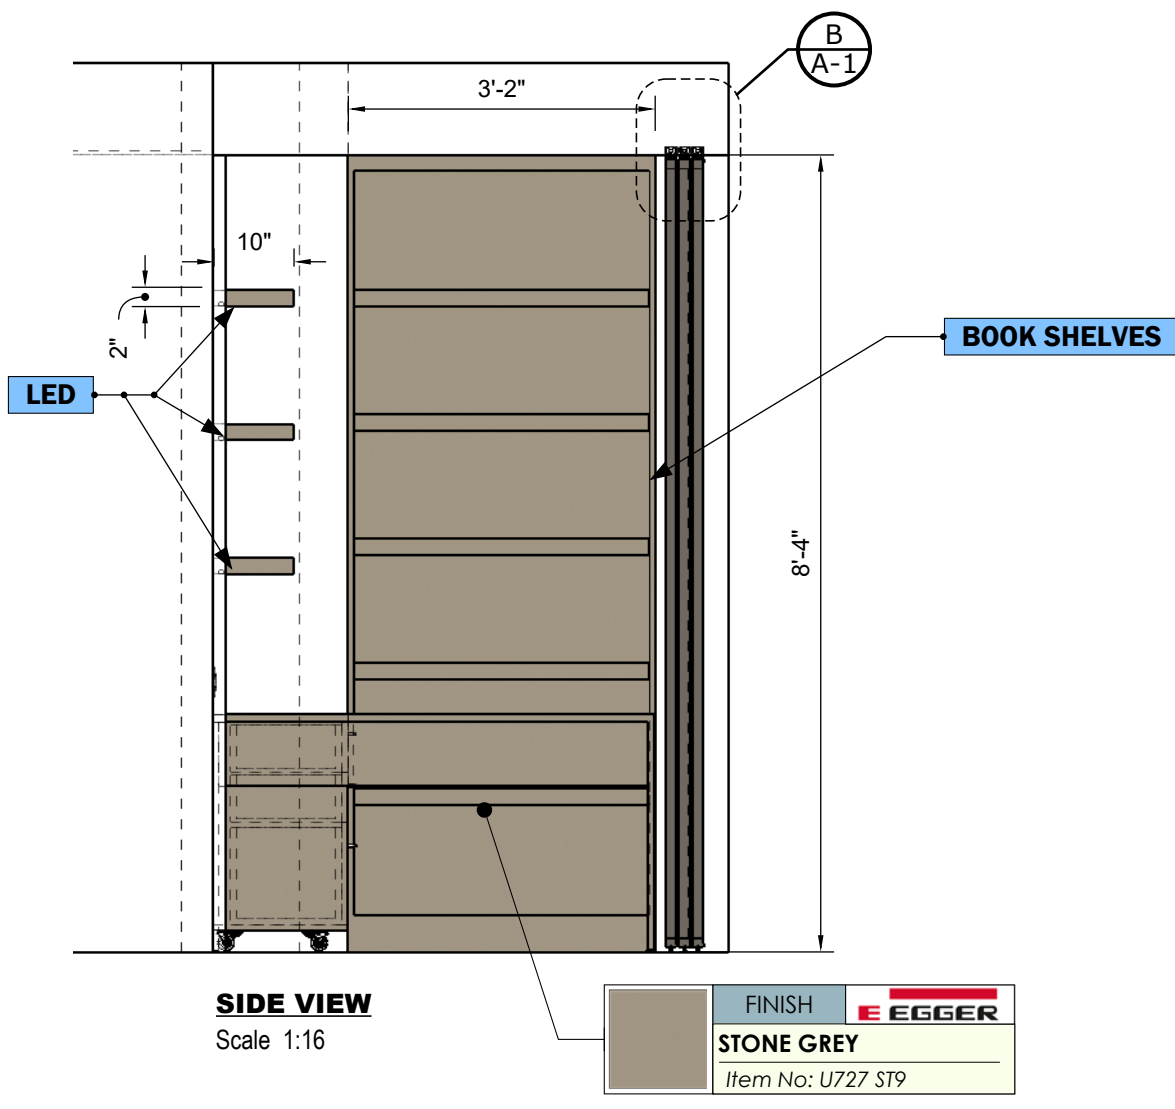

FINISH	EGGER
STONE GREY	
Item No: U727 ST9	

NOTE

Drawings may not be scaled.

The numerical dimensions represent correct measurements. (If not indicated, the precision of the dimensions by default is to 1")

All design ideas, drawings and plans represented here are owned by the property of WESTHAVEN CONSTRUCTION SERVICES, INC. All rights reserved. Above suggested electrical and plumbing locations, must be verified in field.