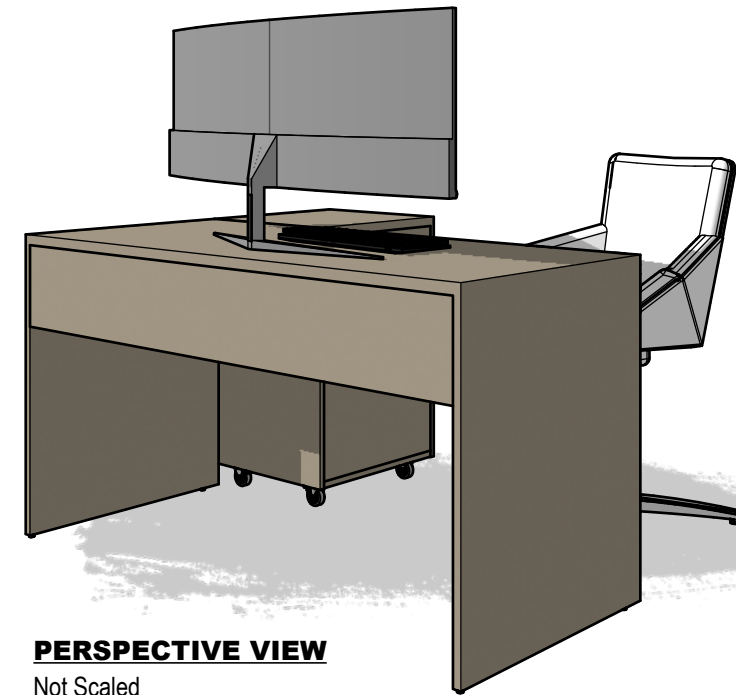

TOP VIEW
Scale 1:12

FRONT VIEW
Scale 1:12

SECTION B
Scale 1:12

FINISH	E EGGER
STONE GREY	
Item No: U727 ST9	

VIEW A
Scale 1:12

PERSPECTIVE VIEW
Not Scaled

NOTE
Drawings may not be scaled.
The numerical dimensions represent correct measurements. (If not indicated, the precision of the dimensions by default is to 1")