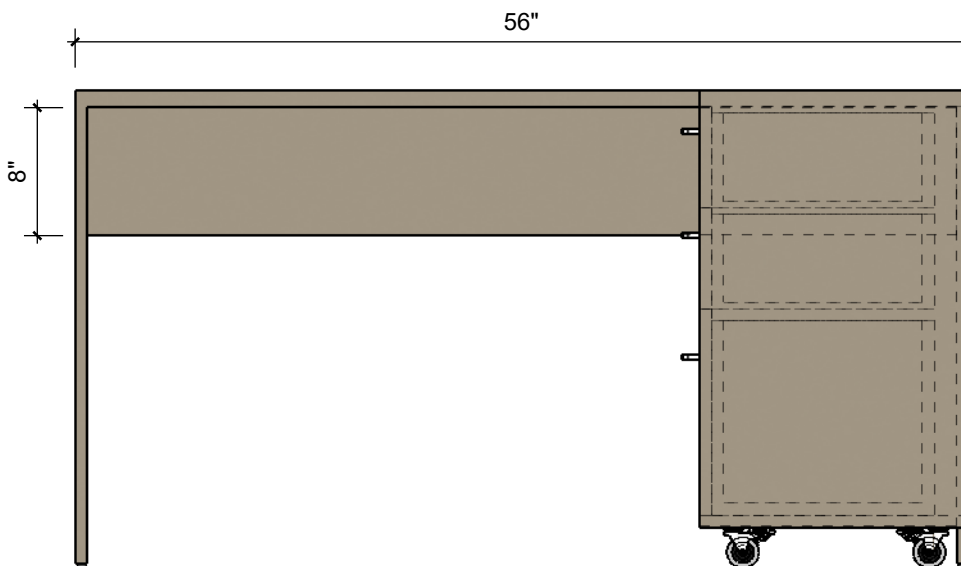

TOP VIEW
Scale 1:12

FRONT VIEW
Scale 1:12

SECTION B
Scale 1:12

FINISH	E EGGER
STONE GREY	
Item No: U727 ST9	

VIEW A
Scale 1:12

PERSPECTIVE VIEW
Not Scaled

NOTE
Drawings may not be scaled.
The numerical dimensions represent correct measurements. (If not indicated, the precision of the dimensions by default is to 1")