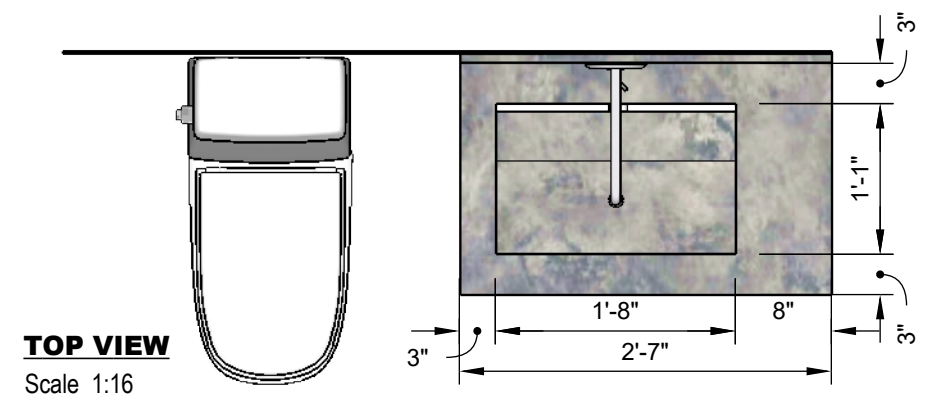

DISCARD ALL DRAWINGS THAT WERE MADE ON THIS ITEM PRIOR TO THE DATE BELOW:

09/21/2021

NOTES

Drawings may not be scaled. The numerical dimensions represent correct measurements. All dimensions are given from finished floor and finished wall unless otherwise noted. All design ideas, drawings and plans represented here are owned by the property of WESTHAVEN CONSTRUCTION SERVICES. All rights reserved. Above suggested electrical and plumbing locations, must be verified in field.

Gessi FAUCET

Gessi - 35284-126 - Trim Parts Only. Wall Mounted Single Lever Washbasin Mixer

FINISH
CALACATTA VIOLA

PERSPECTIVE VIEW
Not Scaled

TOP VIEW
Scale 1:16

WESTHAVEN
CONSTRUCTION SERVICES, INC.

CLIENT
CRIDEN
RESIDENCE
0000