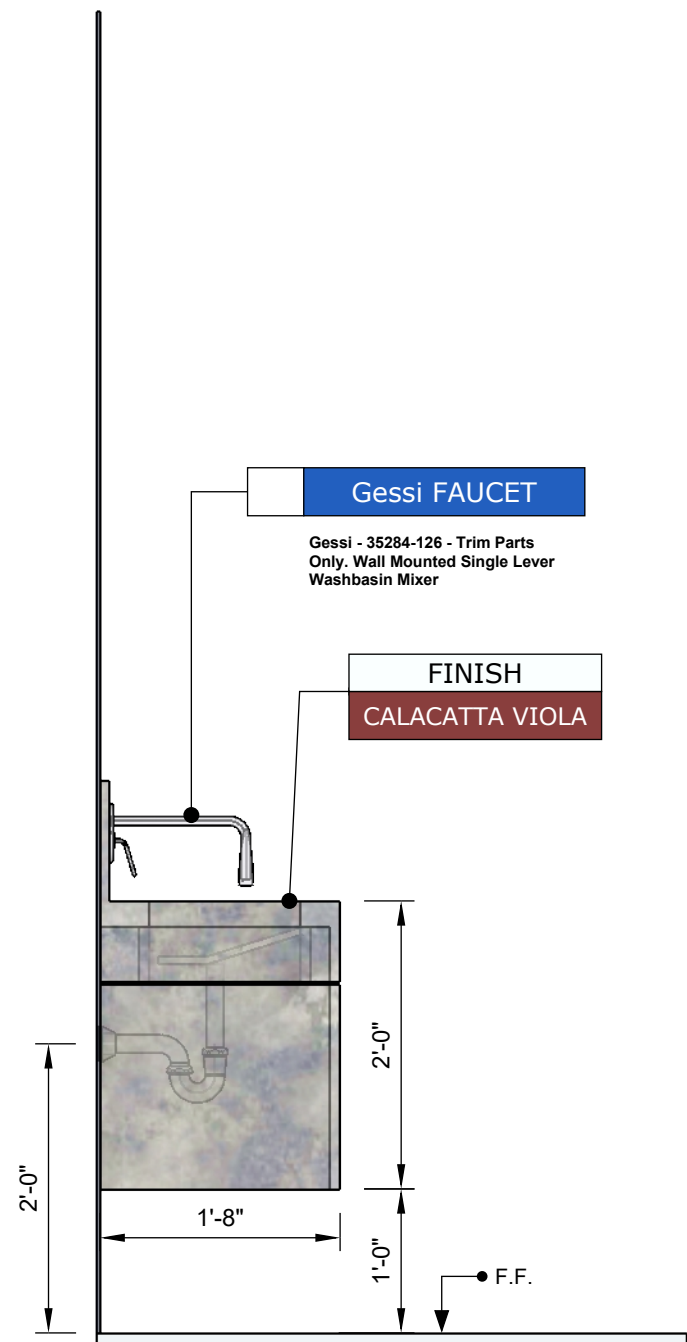

FRONT VIEW
Scale 1:16

SIDE VIEW
Scale 1:16

PROGRESS DRAWING

ALL MEASUREMENTS MUST BE VERIFIED IN FIELD

This drawing is not intended to be used for contract pricing or fabrication purposes. All content is subject to change.

DISCARD ALL DRAWINGS THAT WERE MADE ON THIS ITEM PRIOR TO THE DATE BELOW:

09/21/2021

NOTES

Drawings may not be scaled. The numerical dimensions represent correct measurements. All dimensions are given from finished floor and finished wall unless otherwise noted. All design ideas, drawings and plans represented here are owned by the property of WESTHAVEN CONSTRUCTION SERVICES. All rights reserved. Above suggested electrical and plumbing locations, must be verified in field.

Gessi FAUCET

Gessi - 35284-126 - Trim Parts Only. Wall Mounted Single Lever Washbasin Mixer

FINISH
CALACATTA VIOLA

PERSPECTIVE VIEW
Not Scaled

TOP VIEW
Scale 1:16

WESTHAVEN
CONSTRUCTION SERVICES, INC.

CLIENT
CRIDEN
RESIDENCE
0000

ISSUE
09/ 17/ 2021
RE - ISSUE
MM,DD,YY

DESIGN BY
Joel A.
DRAWN BY
Abel Q.

DESCRIPTION
POWDER ROOM VANITY
PAGE NAME
Inside Page

PROJECT No
2803
PROJECT NAME
CONTINUUM NORTH