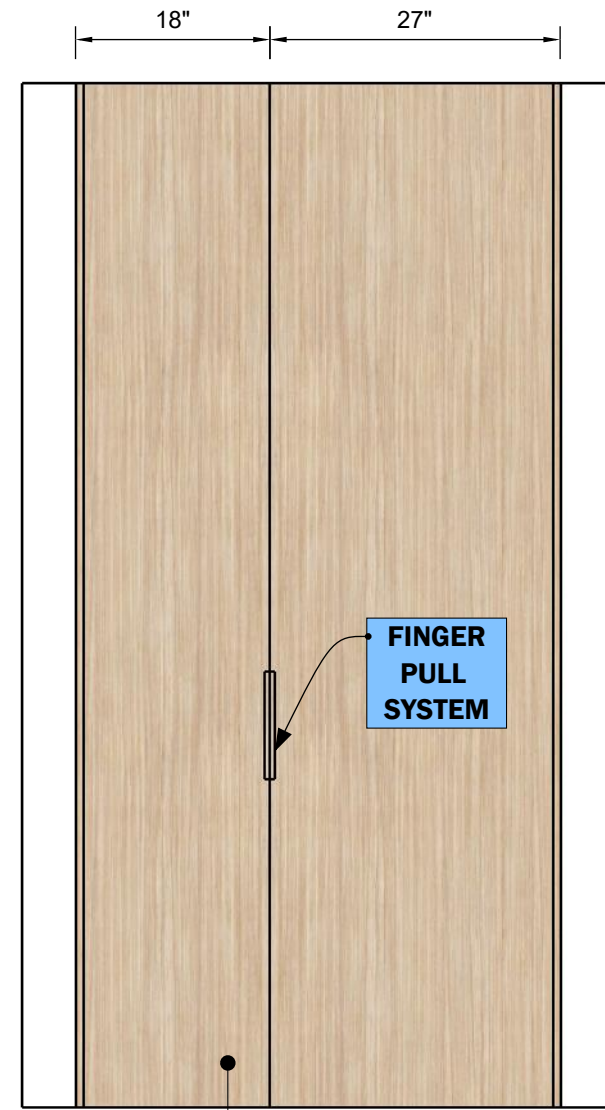

**SIDE VIEW**  
Scale 1:18

T.B.D	FINISH	SELLER
	QUARTZ	
Item No:		

**WASHER & DRYER**

**PERSPECTIVE VIEW**  
Not Scaled

**DOORS**  
Scale 1:18

T.B.D	FINISH	SELLER
	MATERIAL NAME	
Item No:		

SAME FINISH AS UPPER KITCHEN CABINETS