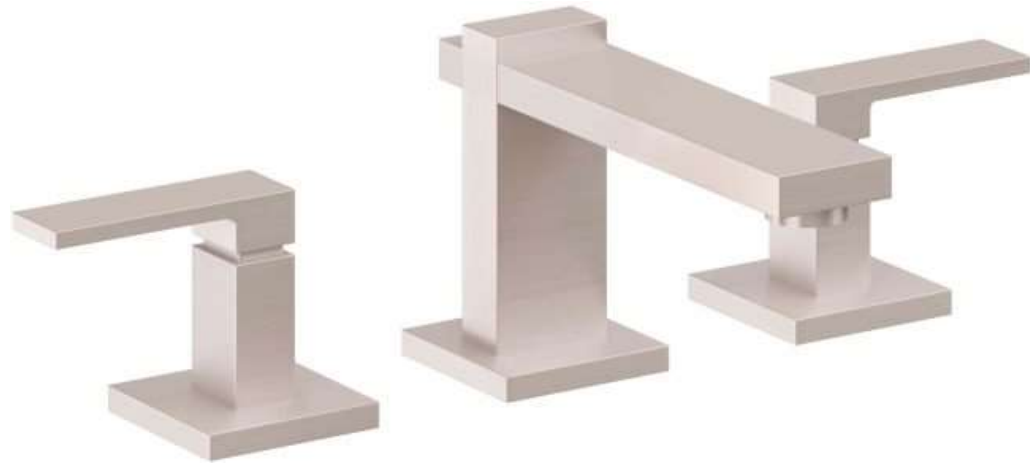

GUEST 1

West Haven CN

MAISON & CO.

WIDESPREAD FAUCET (INCLUDES DRAIN) - SATIN NICKEL
(QTY 2)

8" WIDESPREAD LAVATORY FAUCET WITH ZERO DRAIN IN MULTIPLE FINISHES (SATIN NICKEL)