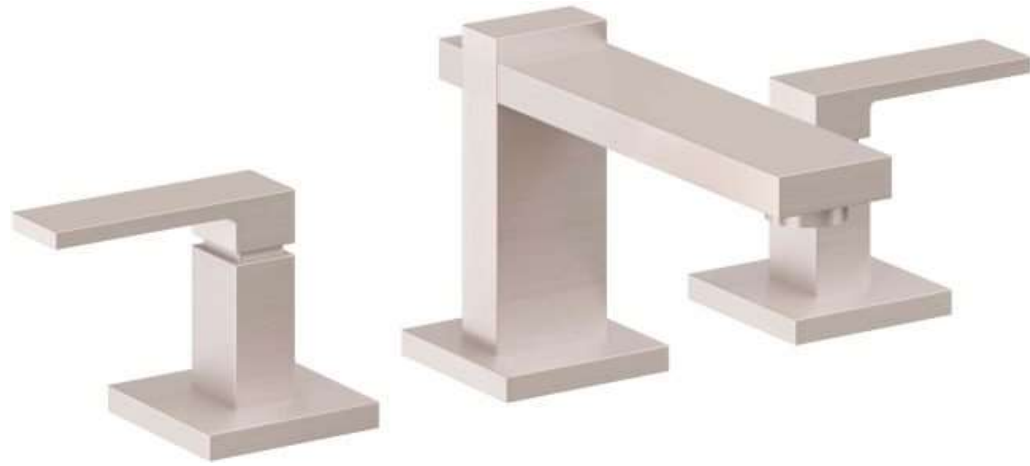

GUEST 2 (STEAM ROOM)

West Haven CN

MAISON & CO.

WIDESPREAD FAUCET (INCLUDES DRAIN) - SATIN NICKEL
(QTY 2)

8" WIDESPREAD LAVATORY FAUCET WITH ZERO DRAIN IN MULTIPLE FINISHES (SATIN NICKEL)