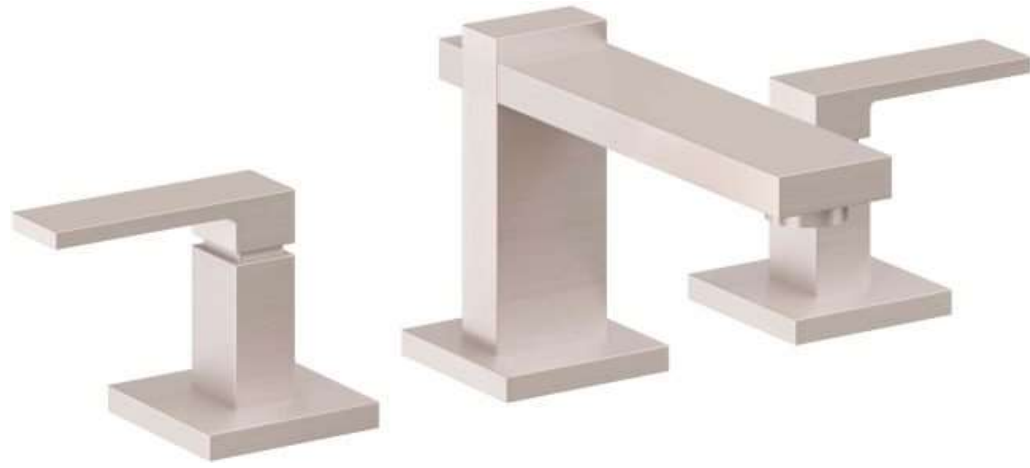

MAISON & CO.

West Haven CN

KITCHEN

IDEAL WORKSTATION 30S - BLACK WALNUT (MIN. 30" CABINET)

IDEAL WORKSTATION-2 30S WITH FIVE TOOL CULINARY KIT IN MULTIPLE FINISHES (AMERICAN BLACK WALNUT)

STAINLESS STEEL PULL OUT L-SPOUT FAUCET

ATLAS NEO PULL OUT - STAINLESS

MASTER BATHROOM

West Haven CN

MAISON & CO.

WIDESPREAD FAUCET (INCLUDES DRAIN) - SATIN NICKEL
(QTY 2)

8" WIDESPREAD LAVATORY FAUCET WITH ZERO DRAIN IN MULTIPLE FINISHES (SATIN NICKEL)

WALL MOUNTED NEOREST WX1

NEOREST® WX1 WALL-HUNG TOILET - 1.2 GPF & 0.8 GPF

SOLID SURFACE TUB 72" X 34"

71" AZURE-5 BATHTUB IN MULTIPLE FINISHES (WHITE MATTE)

TUB FILLER (TRIM + VALVE)

MODERN SINGLE HOLE FLOOR MOUNT TUB FILLER IN MULTIPLE FINISHES (SATIN NICKEL)

RAINSCAPE™ 14" X 14" RECESSED SHOWERHEAD IN MULTIPLE FINISHES (SATIN NICKEL)

HANDSHOWER ON A HOOK

WALL MOUNTED HANDSHOWER KIT - RECTANGLE BASE IN MULTIPLE FINISHES (SATIN NICKEL)

HANDSHOWER ON A HOOK

CONTEMPORARY HANDSHOWER IN MULTIPLE FINISHES (SATIN NICKEL)