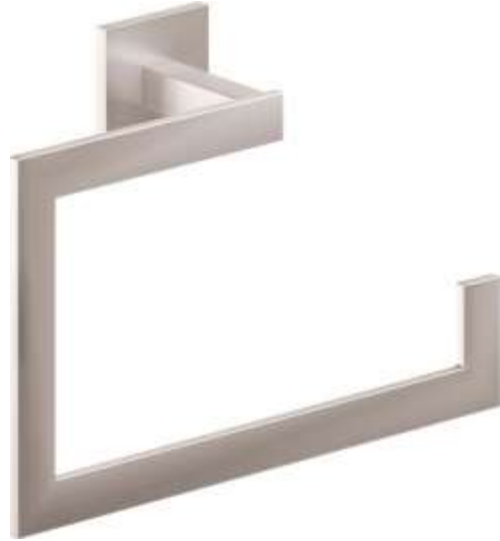

WALL MOUNTED NEOREST WX1

NEOREST® WX1 WALL-HUNG TOILET - 1.2 GPF & 0.8 GPF

SOLID SURFACE TUB 72" X 34"

71" AZURE-5 BATHTUB IN MULTIPLE FINISHES (WHITE MATTE)

TUB FILLER (TRIM + VALVE)

MODERN SINGLE HOLE FLOOR MOUNT TUB FILLER IN MULTIPLE FINISHES (SATIN NICKEL)

TUB FILLER (TRIM + VALVE)

ROUGH VALVE FOR SINGLE-HOLE FLOOR MOUNT TUB FILLER

TOWEL WARMER

MIAMI TOWEL WARMER

MASTER BATHROOM

West Haven CN

MAISON & CO.

TOWEL RING (QTY 2)

RAINSCAPE™ 14" X 14" RECESSED SHOWERHEAD IN MULTIPLE FINISHES (SATIN NICKEL)

HANDSHOWER ON A HOOK

WALL MOUNTED HANDSHOWER KIT - RECTANGLE BASE IN MULTIPLE FINISHES (SATIN NICKEL)

HANDSHOWER ON A HOOK

CONTEMPORARY HANDSHOWER IN MULTIPLE FINISHES (SATIN NICKEL)