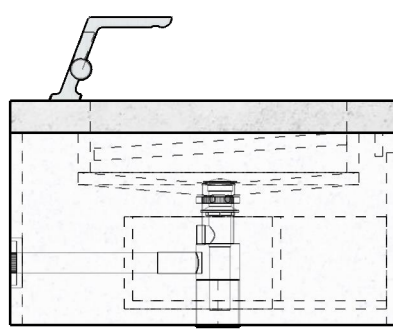

FRONT VIEW
Scale 1:16

FINISH	SELLER
TK06 MARMOREO	
Item No:	

TOP VIEW
Scale 1:16

SIDE VIEW
Scale 1:16

SECTION A
Scale 1:8

This plan presents preliminary proposals for materials, measurements, and design. Please note that these proposals are subject to possible changes.
Materials: Proposed materials are subject to evaluation and final selection.
Measurements: Indicated measurements are approximate and may be adjusted during the design and construction process.
Design: The presented design is an initial proposal and may undergo modifications.
Approvals and revisions: Any changes to materials, measurements, or design require appropriate approval.

This plan does not represent the final version of the project, and adjustments will be made to ensure quality and goal fulfillment.

THIS IS NOT A SHOP DRAWING
All Measurements must be **VERIFIED IN FIELD**

FINISH	SELLER
WHITE LAQUER	
Item No:	

FINGER PULL

PERSPECTIVE VIEW
Not Scaled