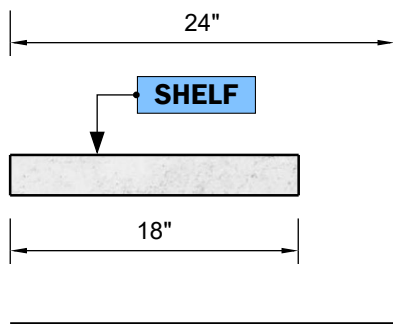

FRONT VIEW
Scale 1:16

FINISH	SELLER
TK06 MARMOREO	
Item No:	

TOP VIEW
Scale 1:16

SIDE VIEW
Scale 1:16

SECTION A
Scale 1:8

This plan presents preliminary proposals for materials, measurements, and design. Please note that these proposals are subject to possible changes.
Materials: Proposed materials are subject to evaluation and final selection.
Measurements: Indicated measurements are approximate and may be adjusted during the design and construction process.
Design: The presented design is an initial proposal and may undergo modifications.
Approvals and revisions: Any changes to materials, measurements, or design require appropriate approval.

This plan does not represent the final version of the project, and adjustments will be made to ensure quality and goal fulfillment.

THIS IS NOT A SHOP DRAWING
All Measurements must be **VERIFIED IN FIELD**

FINISH	SELLER
WHITE LAQUER	
Item No:	

FINGER PULL

PERSPECTIVE VIEW
Not Scaled