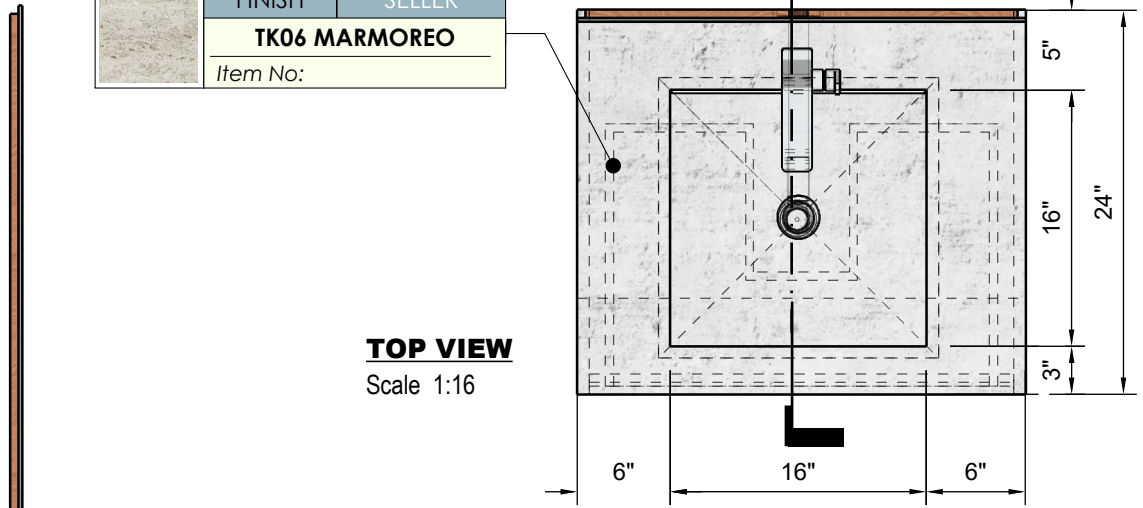

FRONT VIEW
Scale 1:16

FINISH	SELLER
TK06 MARMOREO	
Item No:	

TOP VIEW
Scale 1:16

SIDE VIEW
Scale 1:16

SECTION A
Scale 1:8

This plan presents preliminary proposals for materials, measurements, and design. Please note that these proposals are subject to possible changes.
Materials: Proposed materials are subject to evaluation and final selection.
Measurements: Indicated measurements are approximate and may be adjusted during the design and construction process.
Design: The presented design is an initial proposal and may undergo modifications.
Approvals and revisions: Any changes to materials, measurements, or design require appropriate approval.

This plan does not represent the final version of the project, and adjustments will be made to ensure quality and goal fulfillment.

THIS IS NOT A SHOP DRAWING
All Measurements must be **VERIFIED IN FIELD**

FINISH	SELLER
WHITE LAQUER	
Item No:	

FINGER PULL

PERSPECTIVE VIEW
Not Scaled