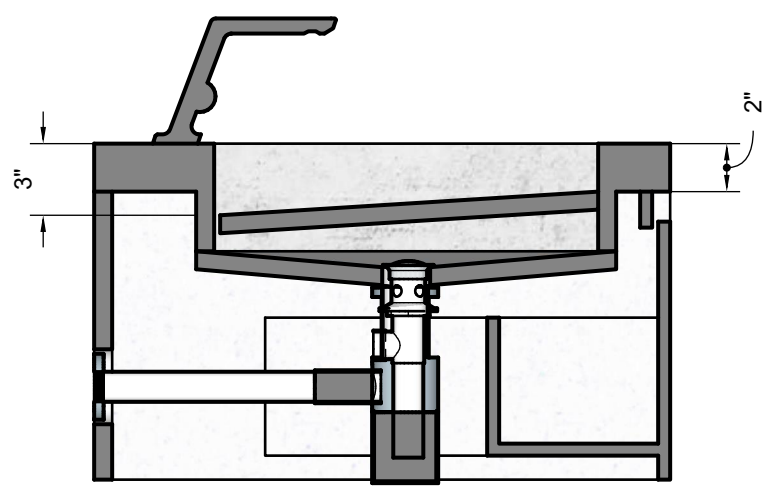

FRONT VIEW
Scale 1:16

FINISH	SELLER
TK06 MARMOREO	
Item No:	

TOP VIEW
Scale 1:16

SIDE VIEW
Scale 1:16

SECTION A
Scale 1:8

This plan presents preliminary proposals for materials, measurements, and design. Please note that these proposals are subject to possible changes.
Materials: Proposed materials are subject to evaluation and final selection.
Measurements: Indicated measurements are approximate and may be adjusted during the design and construction process.
Design: The presented design is an initial proposal and may undergo modifications.
Approvals and revisions: Any changes to materials, measurements, or design require appropriate approval.

This plan does not represent the final version of the project, and adjustments will be made to ensure quality and goal fulfillment.

THIS IS NOT A SHOP DRAWING
All Measurements must be **VERIFIED IN FIELD**

FINISH	SELLER
WHITE LAQUER	
Item No:	

FINGER PULL

PERSPECTIVE VIEW
Not Scaled