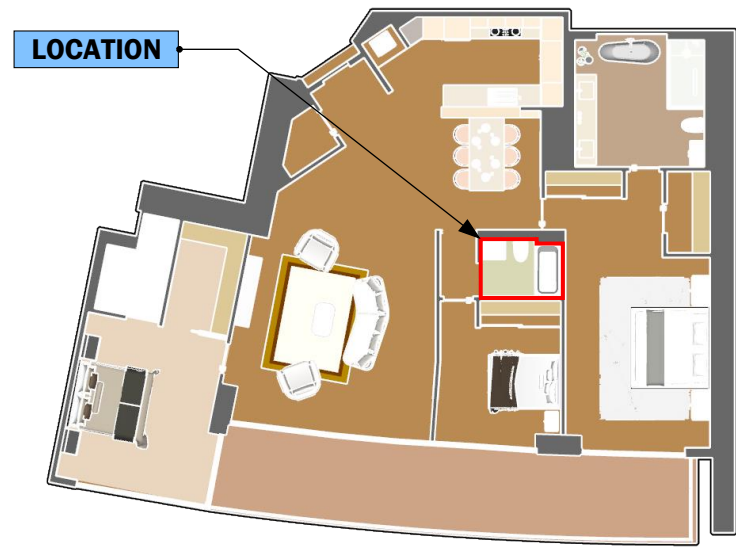

FRONT VIEW
Scale 1:16

FINISH	SELLER
TK06 MARMOREO	
Item No:	

TOP VIEW
Scale 1:16

SIDE VIEW
Scale 1:16

SECTION A
Scale 1:8

This plan presents preliminary proposals for materials, measurements, and design. Please note that these proposals are subject to possible changes.
Materials: Proposed materials are subject to evaluation and final selection.
Measurements: Indicated measurements are approximate and may be adjusted during the design and construction process.
Design: The presented design is an initial proposal and may undergo modifications.
Approvals and revisions: Any changes to materials, measurements, or design require appropriate approval.

This plan does not represent the final version of the project, and adjustments will be made to ensure quality and goal fulfillment.

THIS IS NOT A SHOP DRAWING
All Measurements must be **VERIFIED IN FIELD**

FINISH	SELLER
WHITE LAQUER	
Item No:	

FINGER PULL

PERSPECTIVE VIEW
Not Scaled