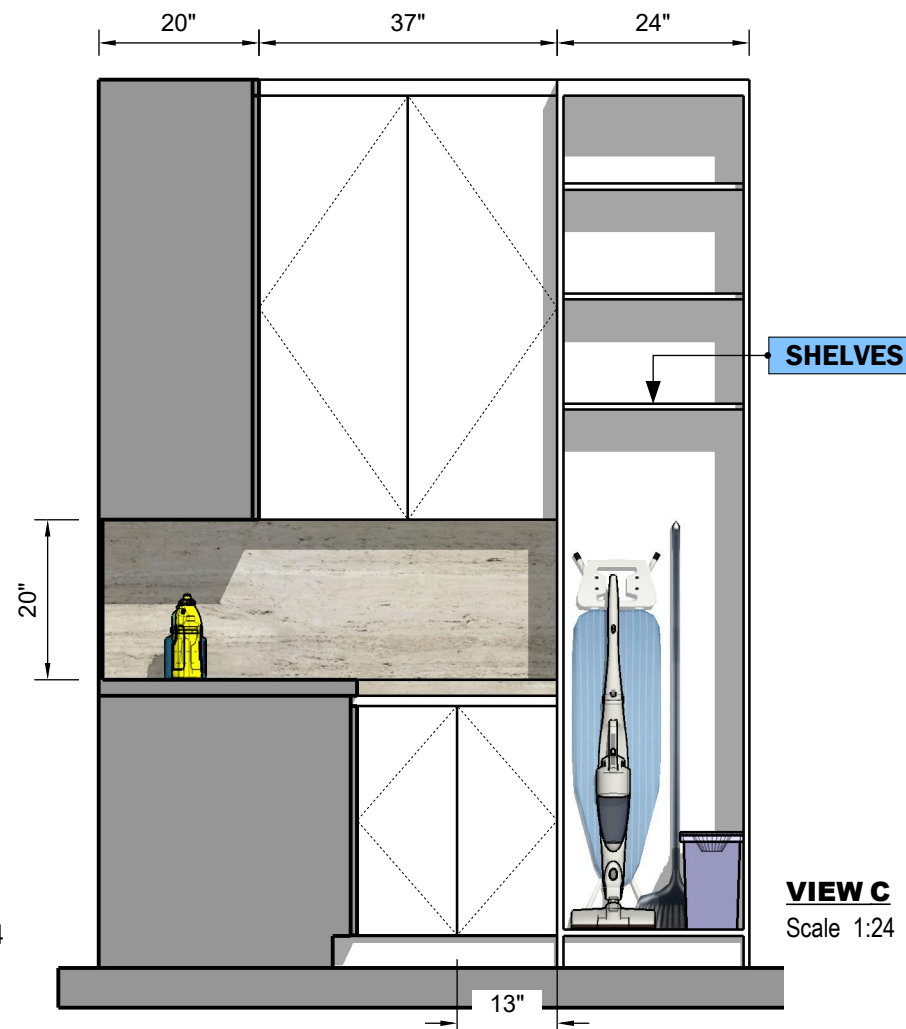

TOP VIEW
Scale 1:24

FINISH	SELLER
WHITE LAQUERED	
Item No:	

T.B.D	FINISH	SELLER
	MATERIAL NAME	
Item No:		

VIEW A
Scale 1:24

VIEW B
Scale 1:24

VIEW C
Scale 1:24

This plan presents preliminary proposals for materials, measurements, and design. Please note that these proposals are subject to possible changes.