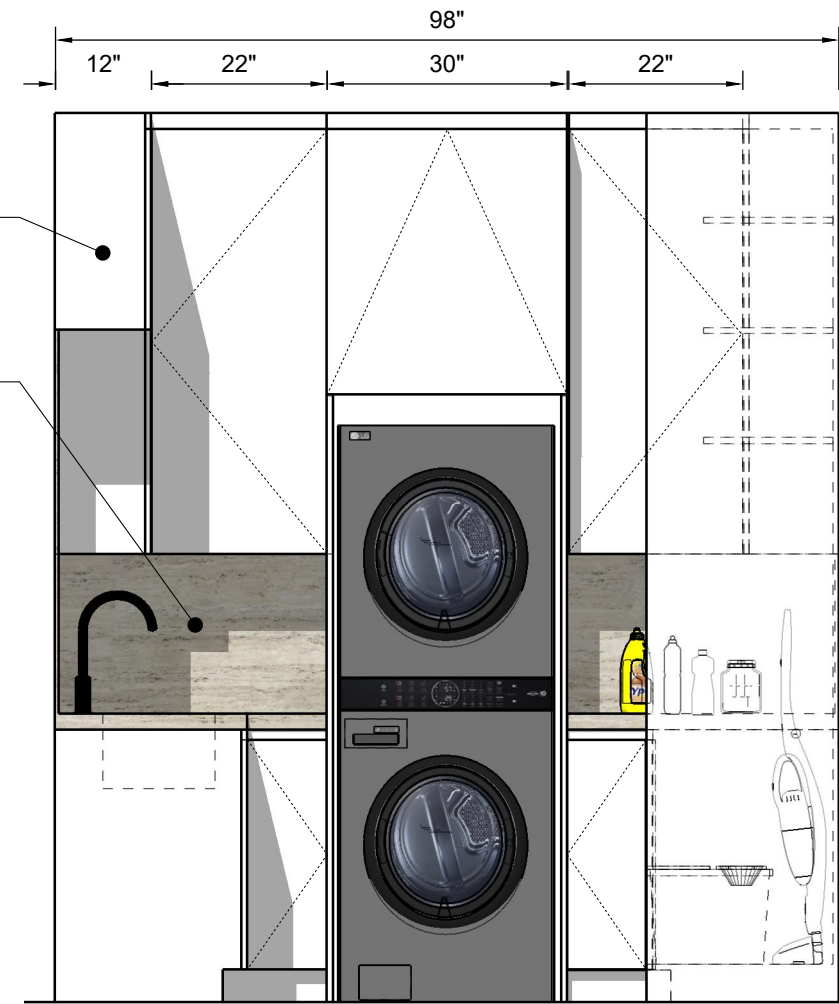

TOP VIEW
Scale 1:24

FINISH	SELLER
WHITE LAQUERED	
Item No:	

T.B.D	FINISH	SELLER
	MATERIAL NAME	
Item No:		

VIEW A
Scale 1:24

VIEW B
Scale 1:24

VIEW C
Scale 1:24

This plan presents preliminary proposals for materials, measurements, and design. Please note that these proposals are subject to possible changes.