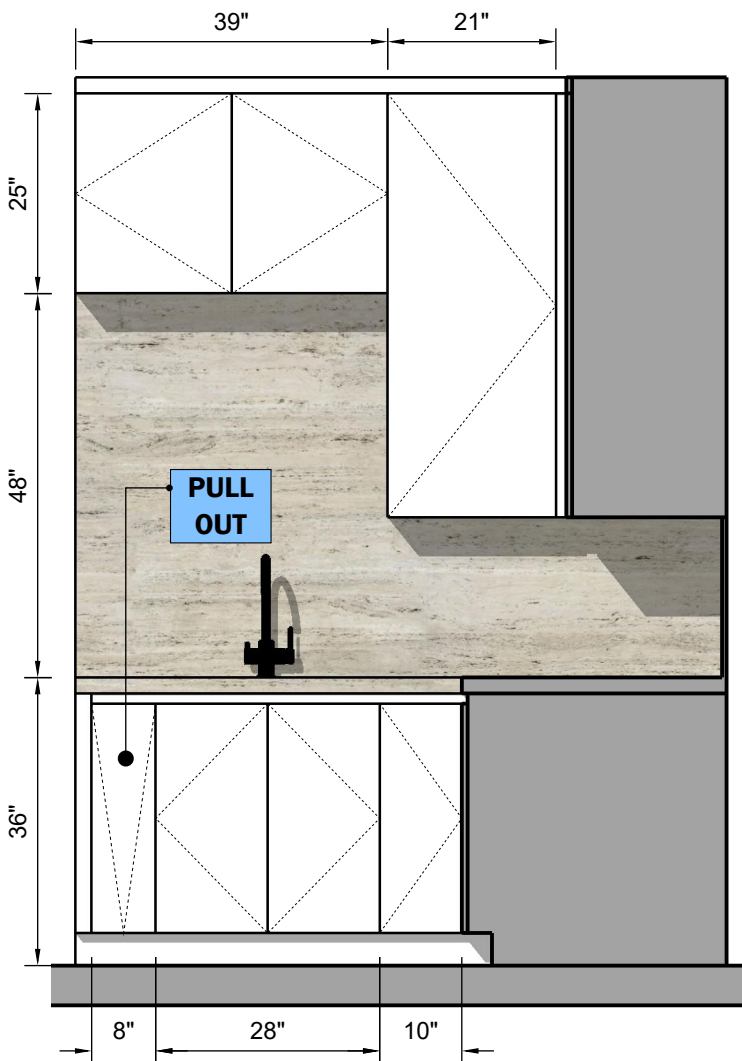

TOP VIEW
Scale 1:24

FINISH	SELLER
WHITE LAQUERED	
Item No:	

T.B.D	FINISH	SELLER
	MATERIAL NAME	
Item No:		

VIEW A
Scale 1:24

VIEW B
Scale 1:24

VIEW C
Scale 1:24

This plan presents preliminary proposals for materials, measurements, and design. Please note that these proposals are subject to possible changes.

Materials: Proposed materials are subject to evaluation and final selection.

Measurements: Indicated measurements are approximate and may be adjusted during the design and construction process.

Design: The presented design is an initial proposal and may undergo modifications.