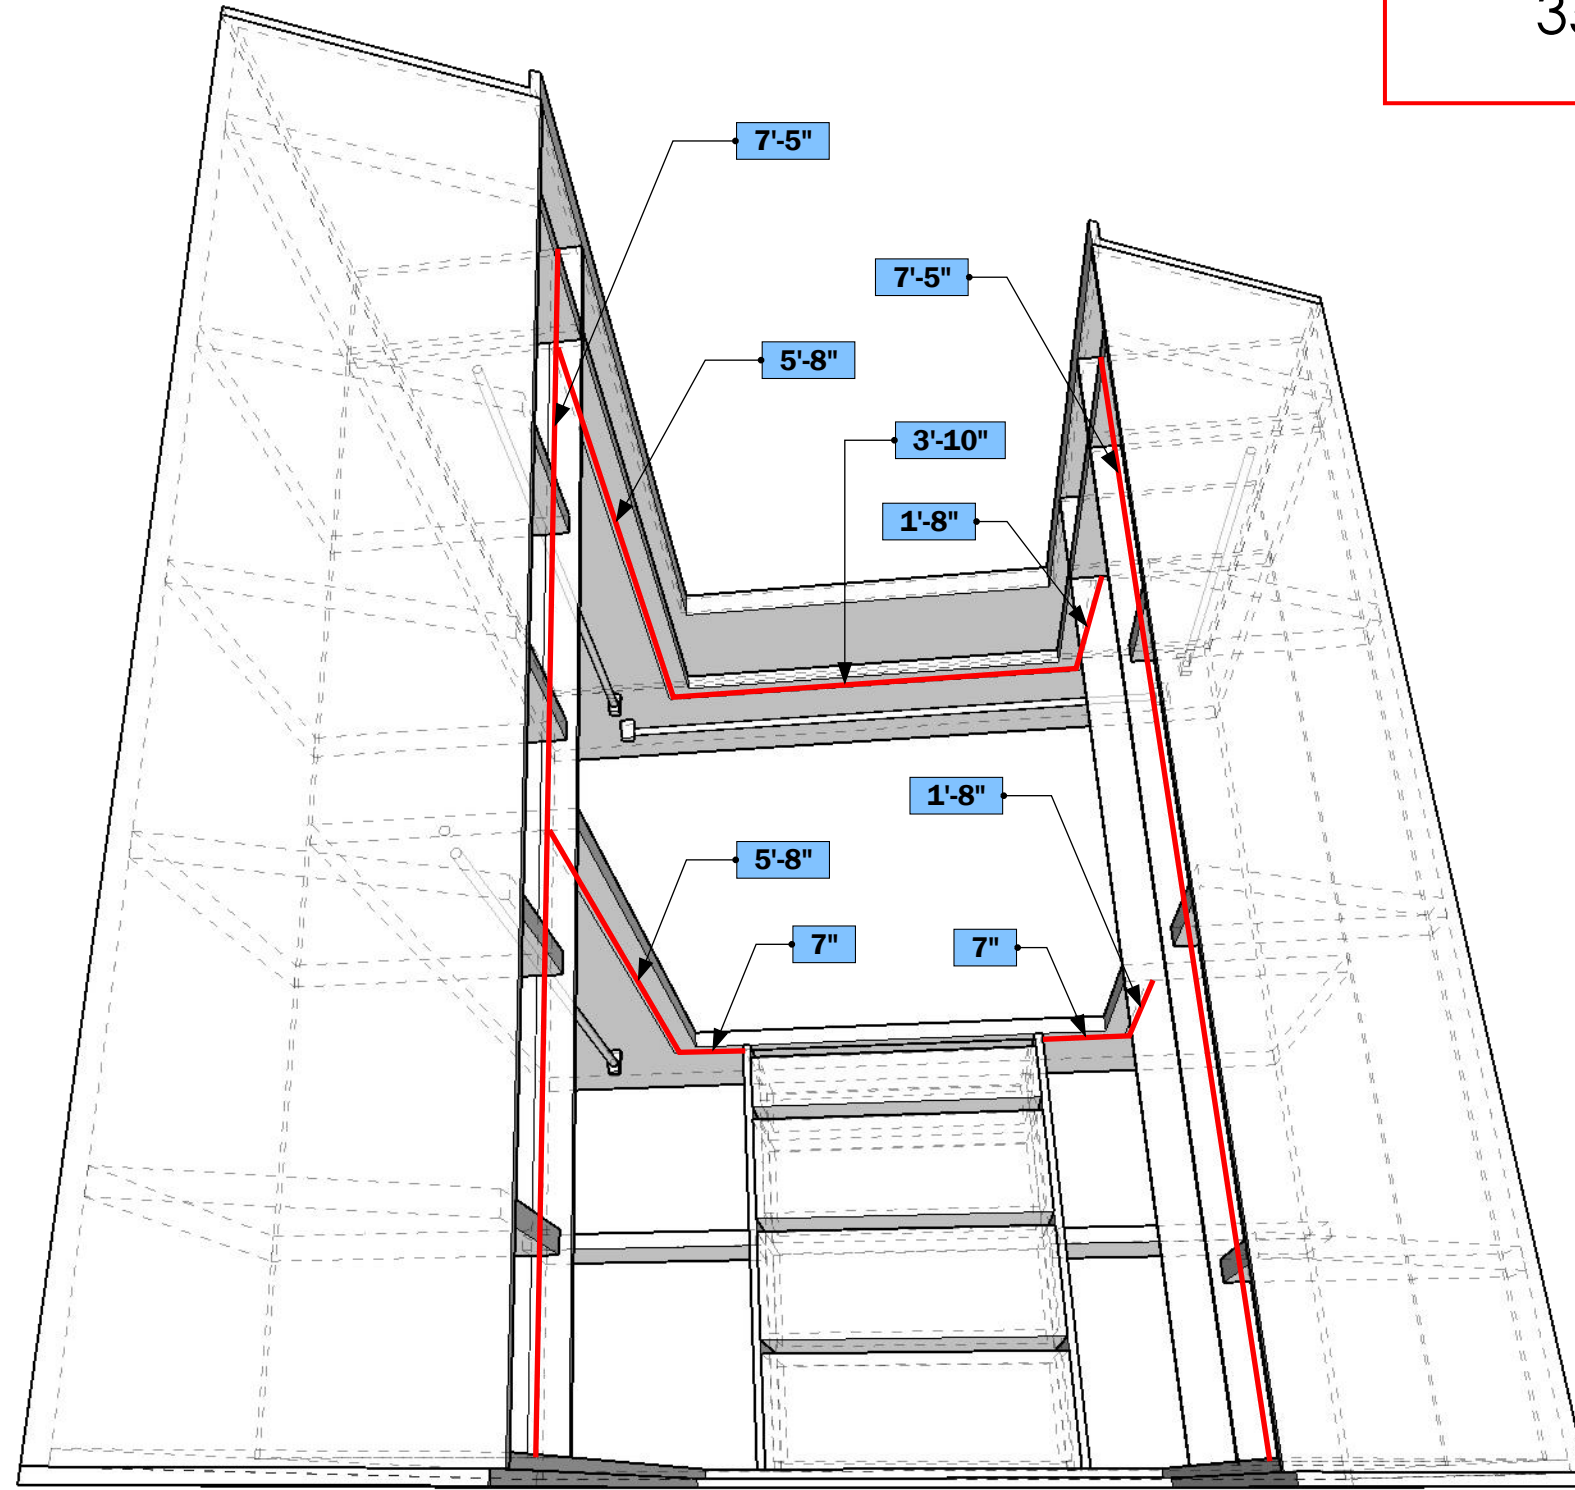

FINISH	EGGER
Beige Textile	
Item No: F416 ST10	

**DESIGN CONCEPT**

**ALL MEASUREMENTS MUST BE VERIFIED IN FIELD**

This drawing is not intended to be used for contract pricing or fabrication purposes. All content is subject to change.

DISCARD ALL DRAWINGS THAT WERE MADE ON THIS ITEM PRIOR TO THE DATE BELOW:

**10/31/2023**

**NOTES**

Drawings may not be scaled. The numerical dimensions represent correct measurements. All dimensions are given from finished floor and finished wall unless otherwise noted. All design ideas, drawings and plans represented here are owned by the property of WESTHAVEN CONSTRUCTION SERVICES. All rights reserved. Above suggested electrical and plumbing locations, must be verified in field.

35 ft.