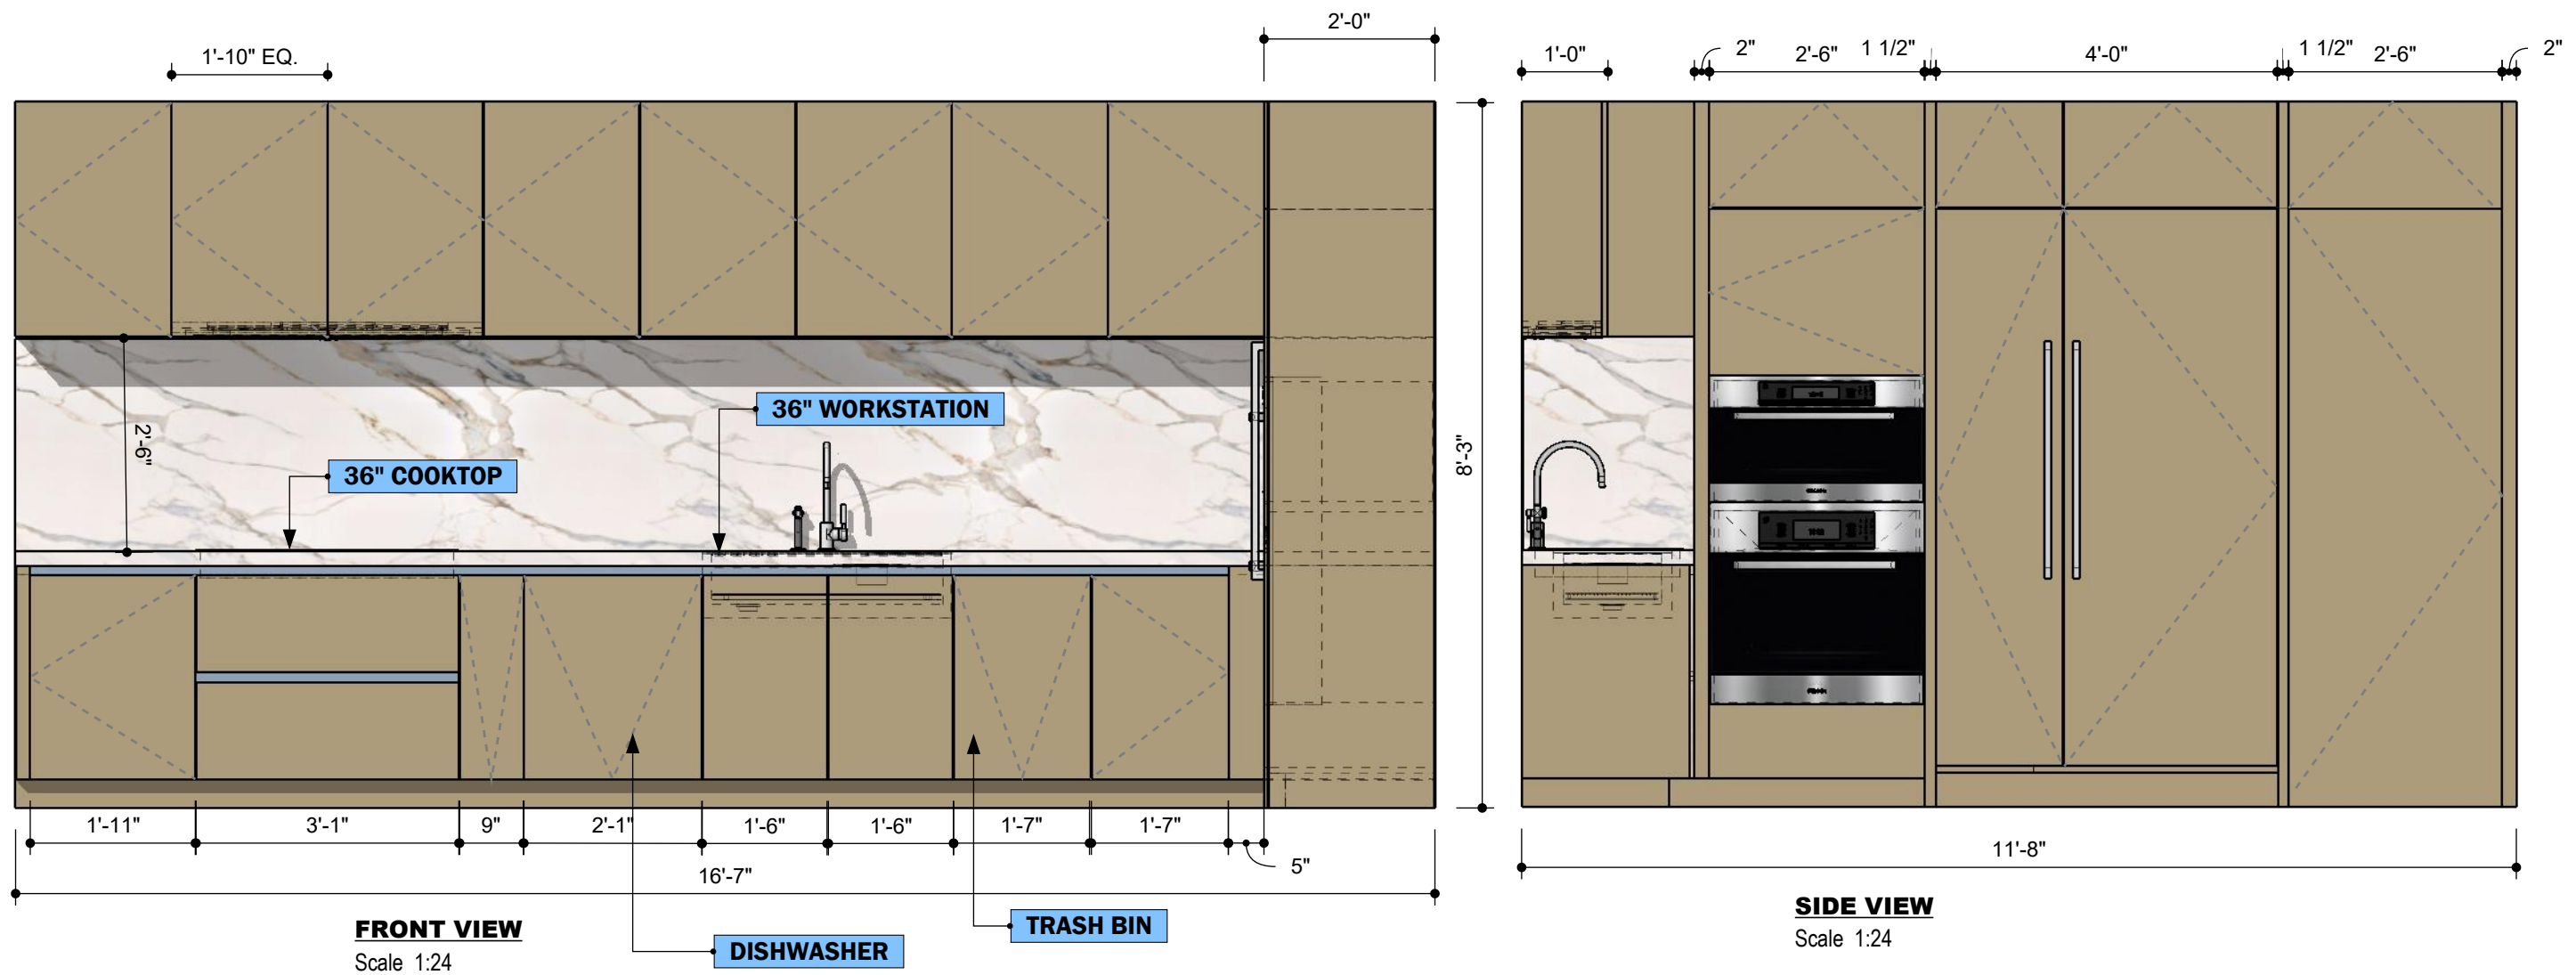

PROGRESS DRAWING

ALL MEASUREMENTS MUST BE VERIFIED IN FIELD

This drawing is not intended to be used for contract pricing or fabrication purposes. All content is subject to change.

DISCARD ALL DRAWINGS THAT WERE MADE ON THIS ITEM PRIOR TO THE DATE BELOW:

11/27/2023

NOTES

Drawings may not be scaled. The numerical dimensions represent correct measurements. All dimensions are given from finished floor and finished wall unless otherwise noted.

All design ideas, drawings and plans represented here are owned by the property of **WESTHAVEN CONSTRUCTION SERVICES**. All rights reserved. Above suggested electrical and plumbing locations, must be verified in field.