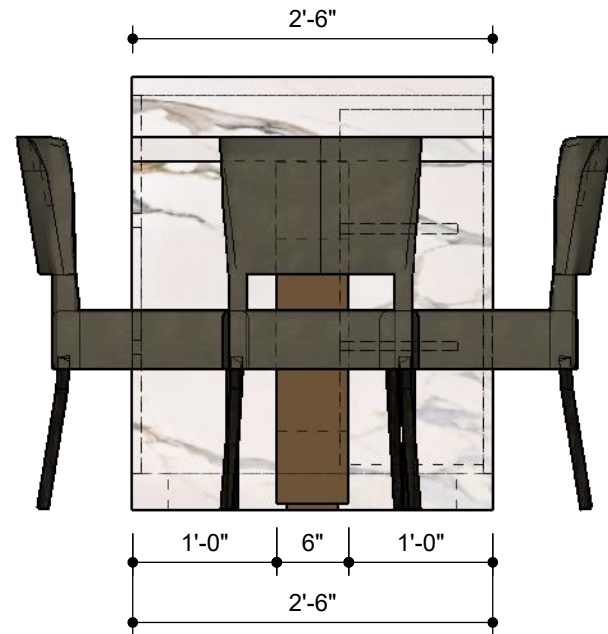

PROJECT No
3906
PROJECT NAME
PORTOFINO

PROGRESS DRAWING

ALL MEASUREMENTS MUST BE VERIFIED IN FIELD

This drawing is not intended to be used for contract pricing or fabrication purposes. All content is subject to change

DISCARD ALL DRAWINGS THAT WERE MADE ON THIS ITEM PRIOR TO THE DATE BELOW:

11/27/2023

NOTES

Drawings may not be scaled. The numerical dimensions represent correct measurements. All dimensions are given from finished floor and finished wall unless otherwise noted. All design ideas, drawings and plans represented here are owned by the property of **WESTHAVEN CONSTRUCTION SERVICES**. All rights reserved. Above suggested electrical and plumbing locations, must be verified in field.