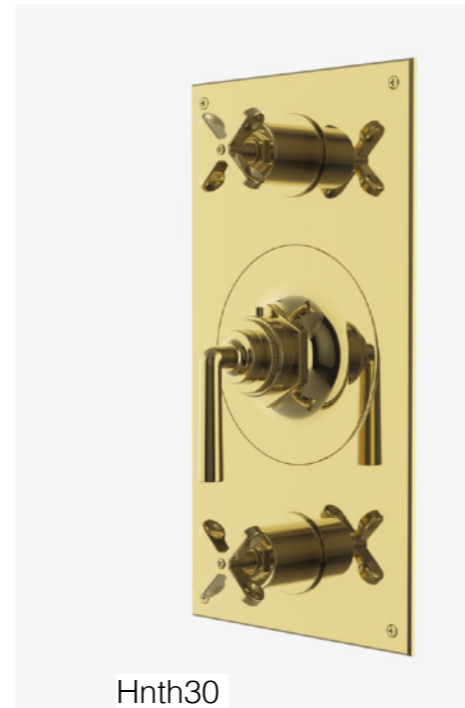

PRIMARY BATH

Lefroy Brooks

LB 7220

Waterworks Henry

Hnls01
sku:07-24382-65761

Waterworks Henry

Hnth30
sku:05-68686-78150

Waterworks Henry

Hnhs10
05-28851-28455

Water Monopoly Hanley Bathtub (72" x 31 1/2 x 23 3/4")

<https://www.thewatermonopoly.com/product-detail/hanley-bath>

Hnxt70
sku:09-50290-64739

***Need Roger/Joel's help to source recessed shower head in brass - Waterworks only has a 9 3/4" one in brass - is this big enough??

https://www.waterworks.com/us_en/universal-recessed-ceiling-mounted-9-3-4-shower-rose-unsh10

Plus Mr. Steam Shower

Ask Westhaven!!

1/2" or 3/4" Rough ins?

BATH 2

WATERWORKS BOND UNION
Nickel/Enamel

07-28687-78692

Rain Shower or Wall mounted Slim Shower?

BATH 4

ROHL TENERIFE
Polished Nickel

TE09D3LMPN

Pressure/Thermostatic Balance
TTE44W1LMPN

Rohl 12" Ultra Thin Shower Head SLM06PN