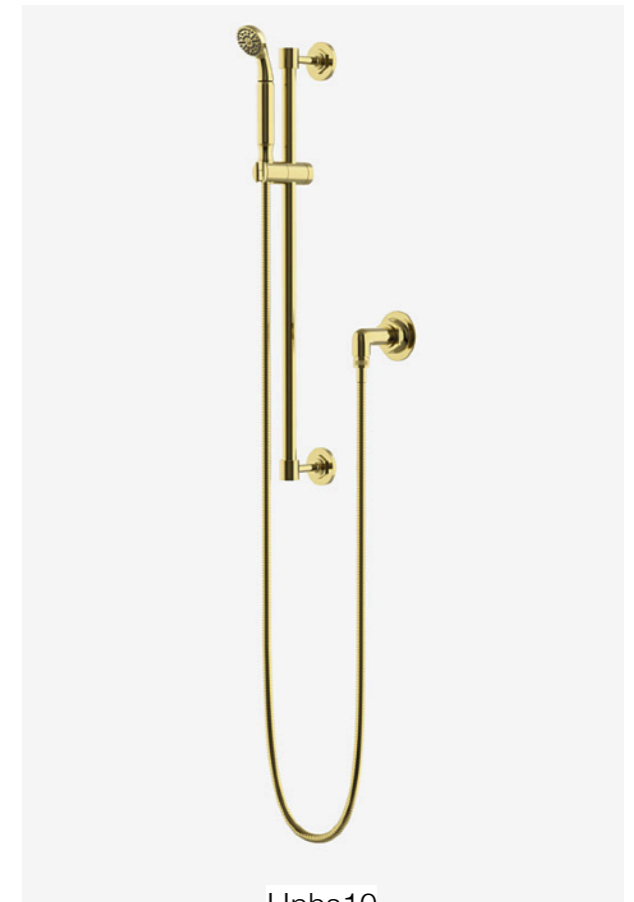

PRIMARY BATH

Lefroy Brooks

LB 7220

Waterworks Henry

Hnls01
sku:07-24382-65761

Waterworks Henry

Hnth30
sku:05-68686-78150

Waterworks Henry

Hnhs10
05-28851-28455

Water Monopoly Hanley Bathtub (72" x 31 1/2 x 23 3/4")

<https://www.thewatermonopoly.com/product-detail/hanley-bath>

Hnxt70
sku:09-50290-64739

***Need Roger/Joel's help to source recessed shower head in brass - Waterworks only has a 9 3/4" one in brass - is this big enough??

https://www.waterworks.com/us_en/universal-recessed-ceiling-mounted-9-3-4-shower-rose-unsh10

Plus Mr. Steam Shower

Ask Westhaven!!

1/2" or 3/4" Rough ins?

BATH 2

WATERWORKS BOND UNION
Nickel/Enamel

07-28687-78692

Rain Shower or Wall mounted Slim Shower?

BATH 4

ROHL TENERIFE
Polished Nickel

TE09D3LMPN

Pressure/Thermostatic Balance
TTE44W1LMPN

Rohl 12" Ultra Thin Shower Head SLM06PN