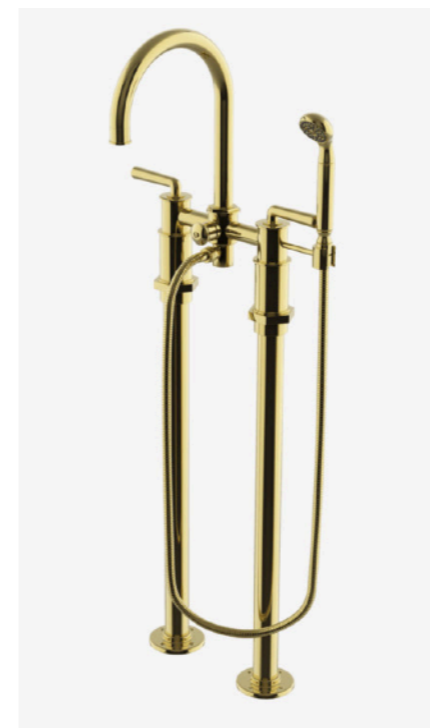

PRIMARY BATH

Lefroy Brooks

LB 7220

Waterworks Henry

Hnls01
sku:07-24382-65761

Waterworks Henry

Hnth30
sku:05-68686-78150

Waterworks Henry

Hnhs10
05-28851-28455

Water Monopoly Hanley Bathtub (72" x 31 1/2 x 23 3/4")

<https://www.thewatermonopoly.com/product-detail/hanley-bath>

Hnxt70
sku:09-50290-64739

***Need Roger/Joel's help to source recessed shower head in brass - Waterworks only has a 9 3/4" one in brass - is this big enough??

https://www.waterworks.com/us_en/universal-recessed-ceiling-mounted-9-3-4-shower-rose-unsh10

Plus Mr. Steam Shower

Ask Westhaven!!

1/2" or 3/4" Rough ins?

BATH 2

WATERWORKS BOND UNION
Nickel/Enamel

07-28687-78692

Rain Shower or Wall mounted Slim Shower?

BATH 4

ROHL TENERIFE
Polished Nickel

TE09D3LMPN

Pressure/Thermostatic Balance
TTE44W1LMPN

Rohl 12" Ultra Thin Shower Head SLM06PN