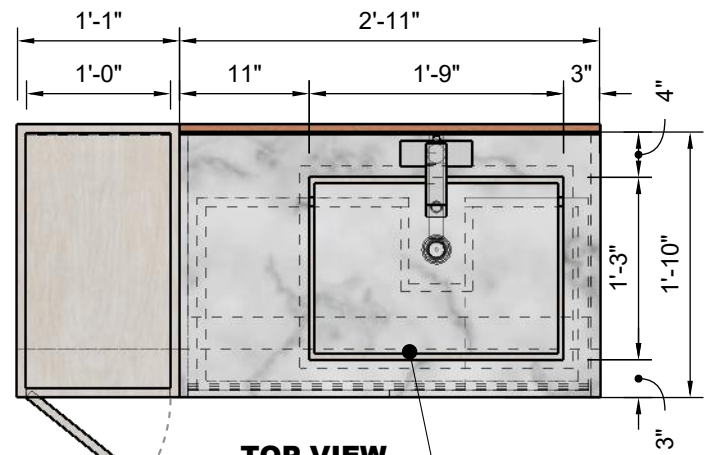

FRONT VIEW
Scale 1:16

SECTION A
Scale 1:16

TOP VIEW
Scale 1:16

PERSPECTIVE VIEW
Not Scaled

T.B.D	FINISH	SELLER
	MATERIAL NAME	
Item No:		

T.B.D	FINISH	SELLER
	MATERIAL NAME	
Item No:		

NOTE

Drawings may not be scaled.

The numerical dimensions represent correct measurements. (If not indicated, the precision of the dimensions by default is to 1")

All design ideas, drawings and plans represented here are owned by the property of WESTHAVEN CONSTRUCTION SERVICES, INC. All rights reserved. Above suggested electrical and plumbing locations, must be verified in field.