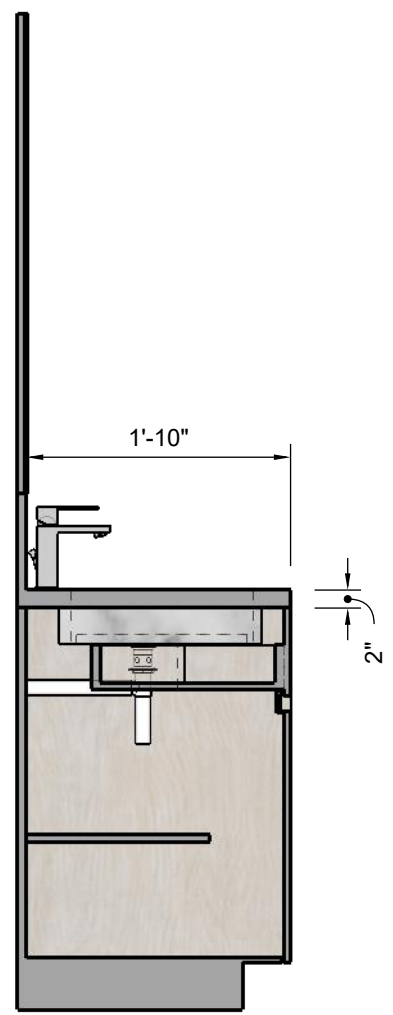

FRONT VIEW
Scale 1:16

SECTION A
Scale 1:16

TOP VIEW
Scale 1:16

PERSPECTIVE VIEW
Not Scaled

T.B.D	FINISH	SELLER
	MATERIAL NAME	
Item No:		

T.B.D	FINISH	SELLER
	MATERIAL NAME	
Item No:		

NOTE

Drawings may not be scaled.

The numerical dimensions represent correct measurements. (If not indicated, the precision of the dimensions by default is to 1")

All design ideas, drawings and plans represented here are owned by the property of WESTHAVEN CONSTRUCTION SERVICES, INC. All rights reserved. Above suggested electrical and plumbing locations, must be verified in field.