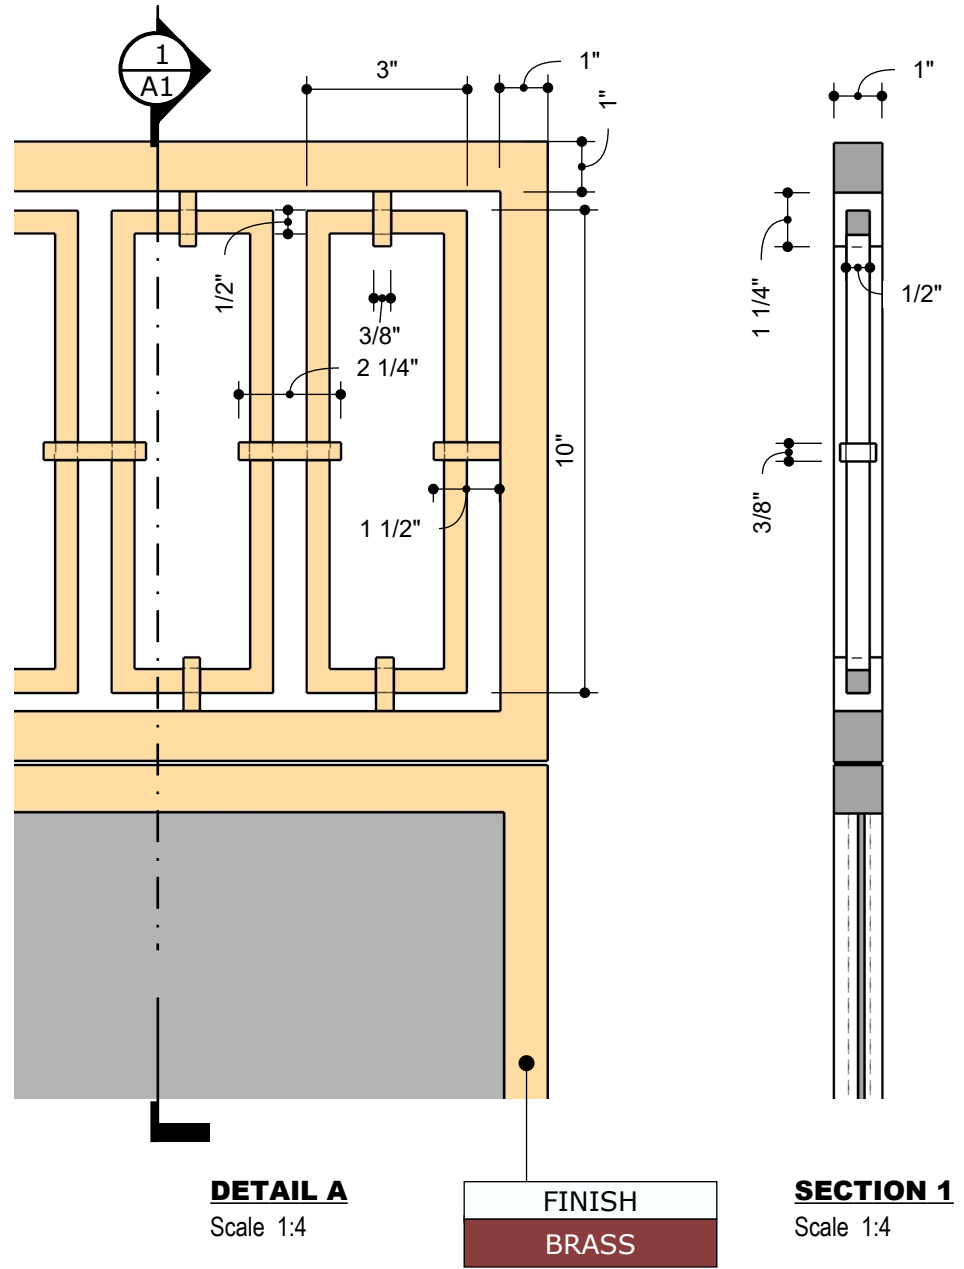

FINISH
FROSTED GLASS

FRONT VIEW
Scale 1:16

FINISH
CLEAR GLASS

DETAIL A
Scale 1:4

FINISH
BRASS

SECTION 1
Scale 1:4

PROGRESS DRAWING

ALL MEASUREMENTS MUST BE VERIFIED IN FIELD

NOTES

Drawings may not be scaled. The numerical dimensions represent correct measurements. All dimensions are given from finished floor and finished wall unless otherwise noted.

All design ideas, drawings and plans represented here are owned by the property of **WESTHAVEN CONSTRUCTION SERVICES.**