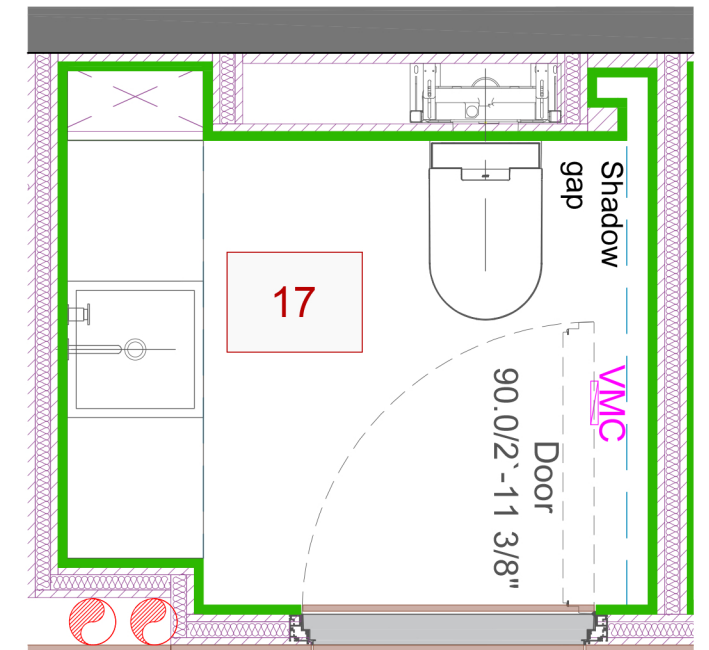

1. FINITIONS

AU	BAU	BB
BK	BNi	BOX
BRG	GM	GMD
MBK	OB	OX
PB	PC	PN
RG	SN	UB
UBB	VBB	WT

PLAN VIEW