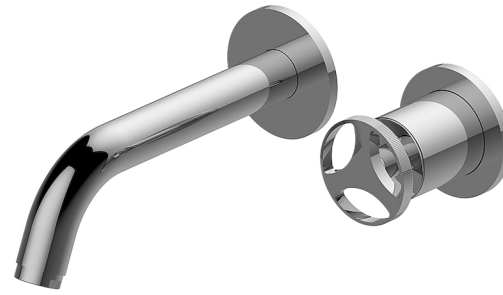

Duravit - Starck tubs & showers Bathtub with two backrest slopes, 180 x 90 cm

Gessi - Minimali - Minimali - Shower system, 305 x 505 x 12 mm

- 708 Copper Brushed PVD
- 726 Warm Bronze Brushed PVD
- 727 Brass Brushed PVD

Fantini - Venezia -
Wall-mount washbasin spout, L - 203 mm +
Stope valve , on the countertop
(Venezia Diamond handle) ,
2 pieces

Fantini - Acquaft -
Multi - function showerhead, 300 x 300 x 2 mm

Quickdrain - Linear shower systemsmixer -
WALL-TO-WALL COVERAGE/Till-in

Axent - Axent One-
Toilet wall mounted , 370 x 590 mm

Fantini - Venezia -
Built-in shower mixer (Venezia Diamond handle)+
Shower set

Foursteel - STEEL GLAM
480 x 800 x 90 mm

Fantini - Venezia -
Flush plate

Gessi - Origini
Built-in mixer with spout, L 181-211 mm

-  708 Copper Brushed PVD
-  720 Nickel PVD
-  726 Warm Bronze Brushed PVD
-  727 Brass Brushed PVD
-  845 Dark Bronze

Graff - Harley -
Three-hole basin mixer, L 168 - 190 mm