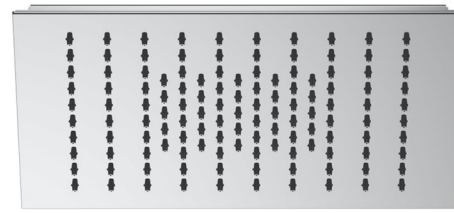

Fantini - Venezia -
Wall-mount washbasin spout, L - 203 mm +
Stope valve , on the countertop
(Venezia Diamond handle) ,
2 pieces

Fantini - Acquaft -
Multi - function showerhead, 300 x 300 x 2 mm

Quickdrain - Linear shower systemsmixer -
WALL-TO-WALL COVERAGE/Till-in