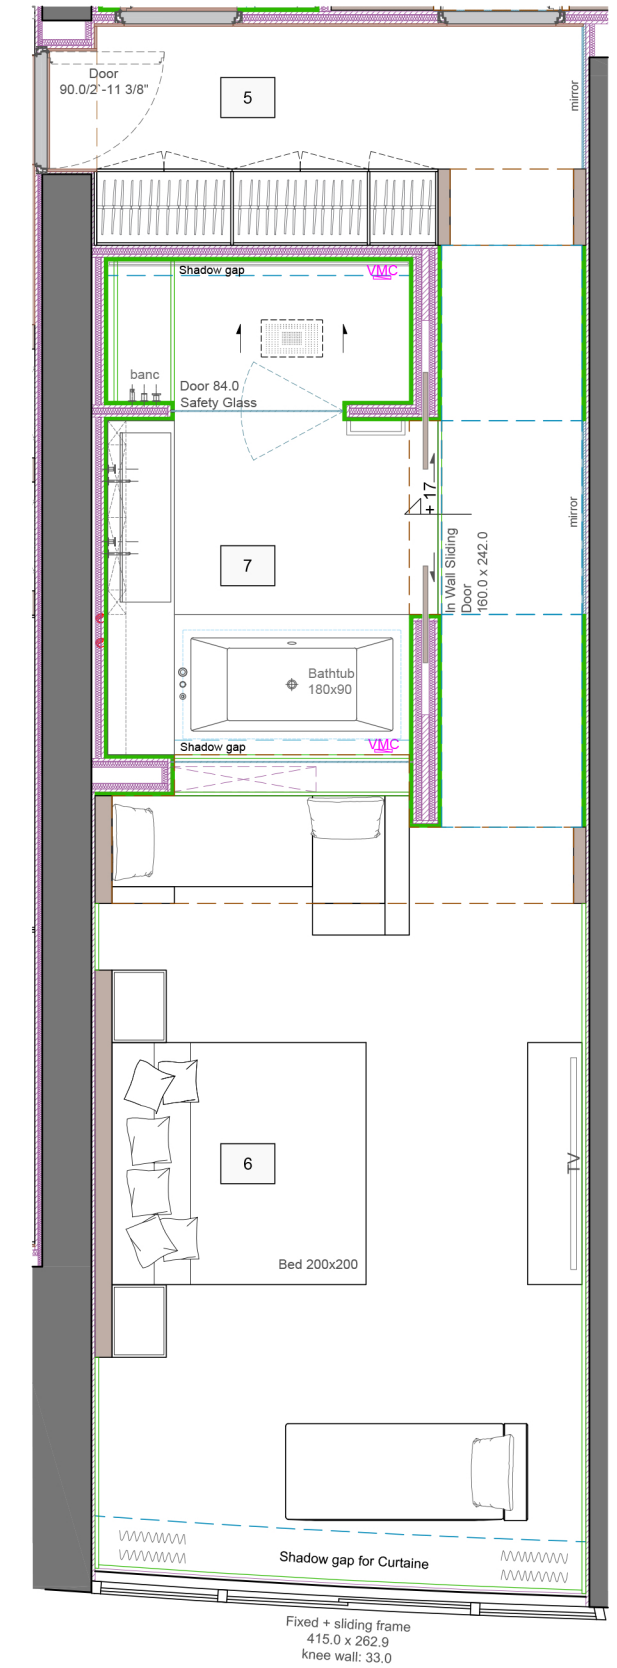

Duravit - Starck tubs & showers Bathtub with two backrest slopes, 180 x 90 cm

Gessi - Minimali - Minimali - Shower system, 305 x 505 x 12 mm

- 708 Copper Brushed PVD
- 726 Warm Bronze Brushed PVD
- 727 Brass Brushed PVD

Quickdrain - Linear shower systems mixer - WALL-TO-WALL COVERAGE/Till-in

PLAN VIEW

Gessi - Anello- Three-holes bath mixer

- 708 Copper Brushed PVD
- 726 Warm Bronze Brushed PVD
- 727 Brass Brushed PVD

Gessi - Anello- Wall-mounted shower mixer, two-way

- 708 Copper Brushed PVD
- 726 Warm Bronze Brushed PVD
- 727 Brass Brushed PVD

Gessi - Anello- Built-in mixer with spout, L 184-214 mm, 2 pieces

- 708 Copper Brushed PVD
- 726 Warm Bronze Brushed PVD
- 727 Brass Brushed PVD

- 708 Copper Brushed PVD
- 726 Warm Bronze Brushed PVD
- 727 Brass Brushed PVD

Gessi - Minimali - Minimali -
Shower system, 305 x 505 x 12 mm

- 708 Copper Brushed PVD
- 726 Warm Bronze Brushed PVD
- 727 Brass Brushed PVD