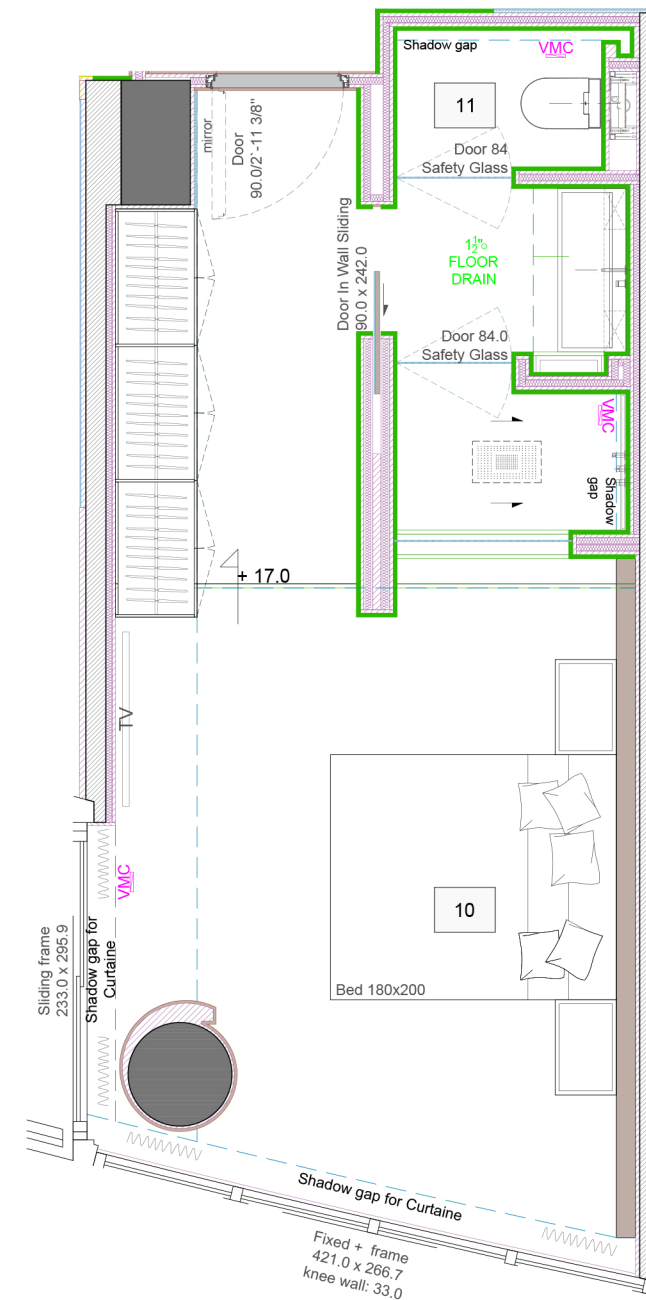

Duravit - Starck tubs & showers Bathtub with two backrest slopes, 180 x 90 cm

Gessi - Minimali - Minimali - Shower system, 305 x 505 x 12 mm

- 708 Copper Brushed PVD
- 726 Warm Bronze Brushed PVD
- 727 Brass Brushed PVD

- 708 Copper Brushed PVD
- 726 Warm Bronze Brushed PVD
- 727 Brass Brushed PVD

Gessi - Minimali - Minimali -
Shower system, 305 x 505 x 12 mm

- 708 Copper Brushed PVD
- 726 Warm Bronze Brushed PVD
- 727 Brass Brushed PVD

Axent - Axent One-
Toilet wall mounted , 370 x 590 mm

Gessi - Gessi 316 -
Flush plate

- 708 Copper Brushed PVD
- 726 Warm Bronze Brushed PVD
- 727 Brass Brushed PVD

Foursteel - STEEL GLAM
480 x 800 x 90 mm

- FINISHINGS
- POISHED
 - BRUSHED
 - BLACK
 - WHITE
 - RAL COLOUR
- TITANIUM FINISH *
- CHAMPAGNE
 - GOLD
 - COPPER
 - GUN METAL

PLAN VIEW

Duravit - Vero Air
Bathtub 180 x 80 x 48 cm

Gessi - Minimali - Minimali -
Shower system, 305 x 505 x 12 mm