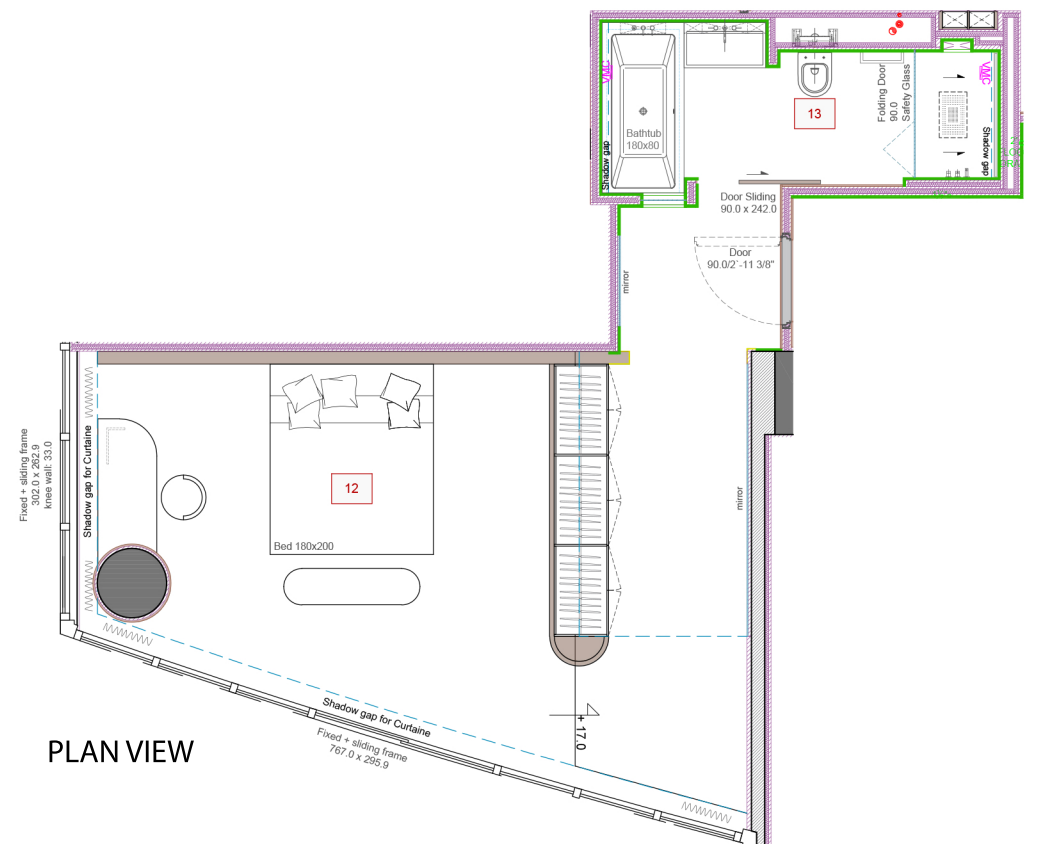

Foursteel - STEEL GLAM
480 x 1200 x 90 mm