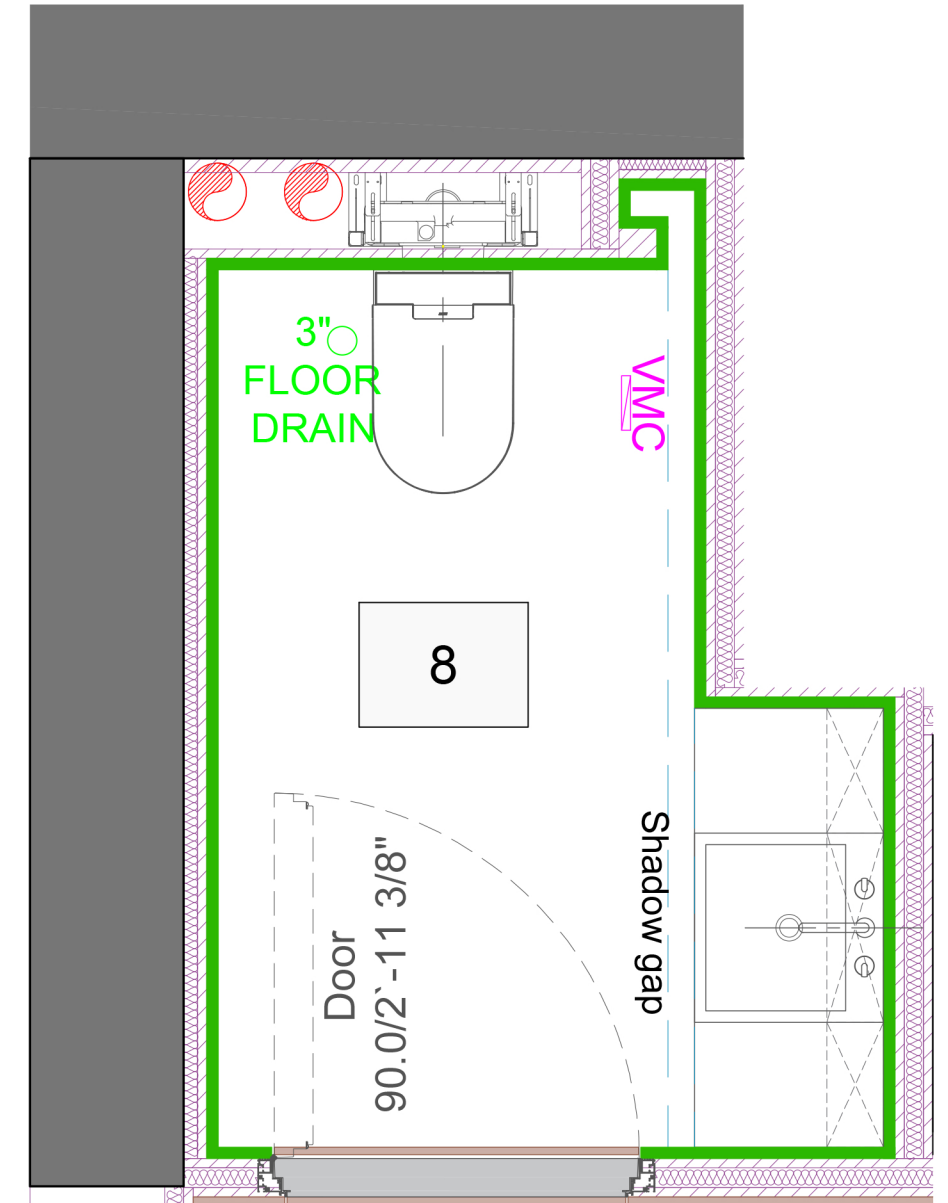

Duravit - Starck tubs & showers Bathtub with two backrest slopes, 180 x 90 cm

Gessi - Minimali - Minimali - Shower system, 305 x 505 x 12 mm

- 708 Copper Brushed PVD
- 726 Warm Bronze Brushed PVD
- 727 Brass Brushed PVD

Axent - Axent One-
Toilet wall mounted , 370 x 590 mm

Graff - Vignola -
Flush plate

FINITIONS		
AU	BAU	BB
BK	BNi	BOX
BRG	GM	GMD
MBK	OB	OX
PB	PC	PN
RG	SN	UB
UBB	VBB	WT

PLAN VIEW

Gessi - Gessi 316 - Trame
Built-in mixer with spout, L 180-210 mm

- 708 Copper Brushed PVD
- 726 Warm Bronze Brushed PVD
- 727 Brass Brushed PVD

Gessi - Minimali - Minimali -
Shower system, 305 x 505 x 12 mm

- 708 Copper Brushed PVD
- 726 Warm Bronze Brushed PVD
- 727 Brass Brushed PVD