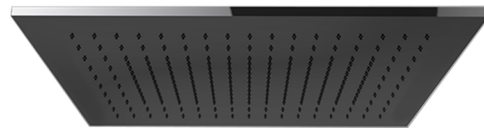

- FINISHINGS
- POISHED
 - BRUSHED
 - BLACK
 - WHITE
 - RAL COLOUR
- TITANIUM FINISH *
- CHAMPAGNE
 - GOLD
 - COPPER
 - GUN METAL

PLAN VIEW

Duravit - Vero Air
Bathtub 180 x 80 x 48 cm

Gessi - Minimali - Minimali -
Shower system, 305 x 505 x 12 mm