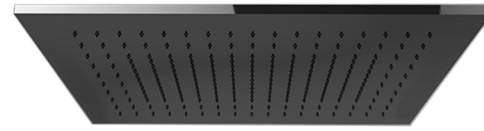

Duravit - Starck tubs & showers Bathtub with two backrest slopes, 180 x 90 cm

Gessi - Minimali - Minimali - Shower system, 305 x 505 x 12 mm

- 708 Copper Brushed PVD
- 726 Warm Bronze Brushed PVD
- 727 Brass Brushed PVD

Quickdrain - Linear shower systems mixer - WALL-TO-WALL COVERAGE/Till-in

PLAN VIEW

Gessi - Anello- Three-holes bath mixer

- 708 Copper Brushed PVD
- 726 Warm Bronze Brushed PVD
- 727 Brass Brushed PVD

Gessi - Anello- Wall-mounted shower mixer, two-way

- 708 Copper Brushed PVD
- 726 Warm Bronze Brushed PVD
- 727 Brass Brushed PVD

Gessi - Anello- Built-in mixer with spout, L 184-214 mm, 2 pieces

- 708 Copper Brushed PVD
- 726 Warm Bronze Brushed PVD
- 727 Brass Brushed PVD

Foursteel - STEEL GLAM 480 x 1200 x 90 mm

- FINISHINGS
- POLISHED
 - BRUSHED
 - BLACK
 - WHITE
 - RAL COLOUR
- TITANIUM FINISH *
- CHAMPAGNE
 - GOLD
 - COPPER
 - GUN METAL

Graff - Mod + -
Three-hole basin mixer