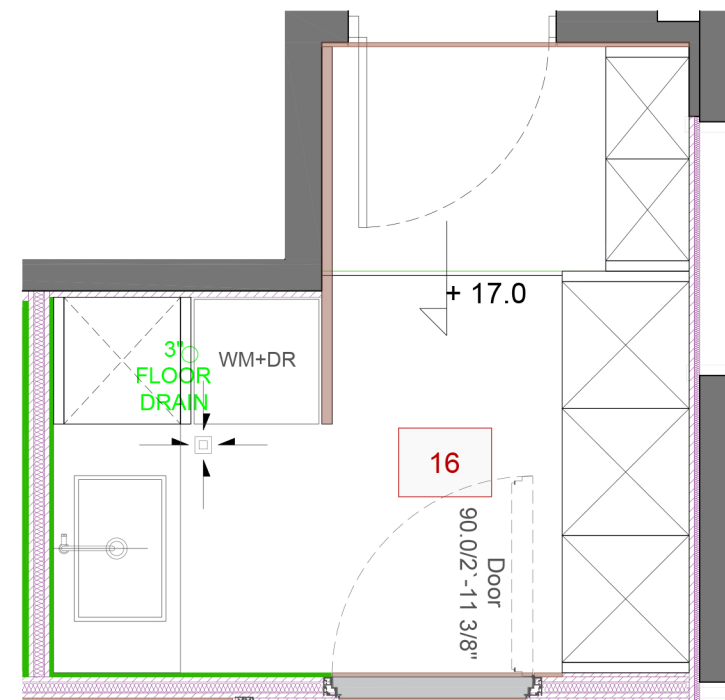

Duravit - Starck tubs & showers Bathtub with two backrest slopes, 180 x 90 cm

Gessi - Minimali - Minimali - Shower system, 305 x 505 x 12 mm

- 708 Copper Brushed PVD
- 726 Warm Bronze Brushed PVD
- 727 Brass Brushed PVD

- 708 Copper Brushed PVD
- 726 Warm Bronze Brushed PVD
- 727 Brass Brushed PVD

Gessi - Minimali - Minimali -
Shower system, 305 x 505 x 12 mm

- 708 Copper Brushed PVD
- 726 Warm Bronze Brushed PVD
- 727 Brass Brushed PVD

PLAN VIEW

VARIANT 1

VARIANT 2

PLAN VIEW.
KITCHEN

PLAN VIEW.
LAUNDRY

VARIANT 1
Franke - Maris MRX 120-34-34, undermount,
Matt Brushed Stainless Steel, 745 x 440 mm

VARIANT 2
Franke - Kubus 2 KNG 160-46-21, undermount,
745 x 460 mm