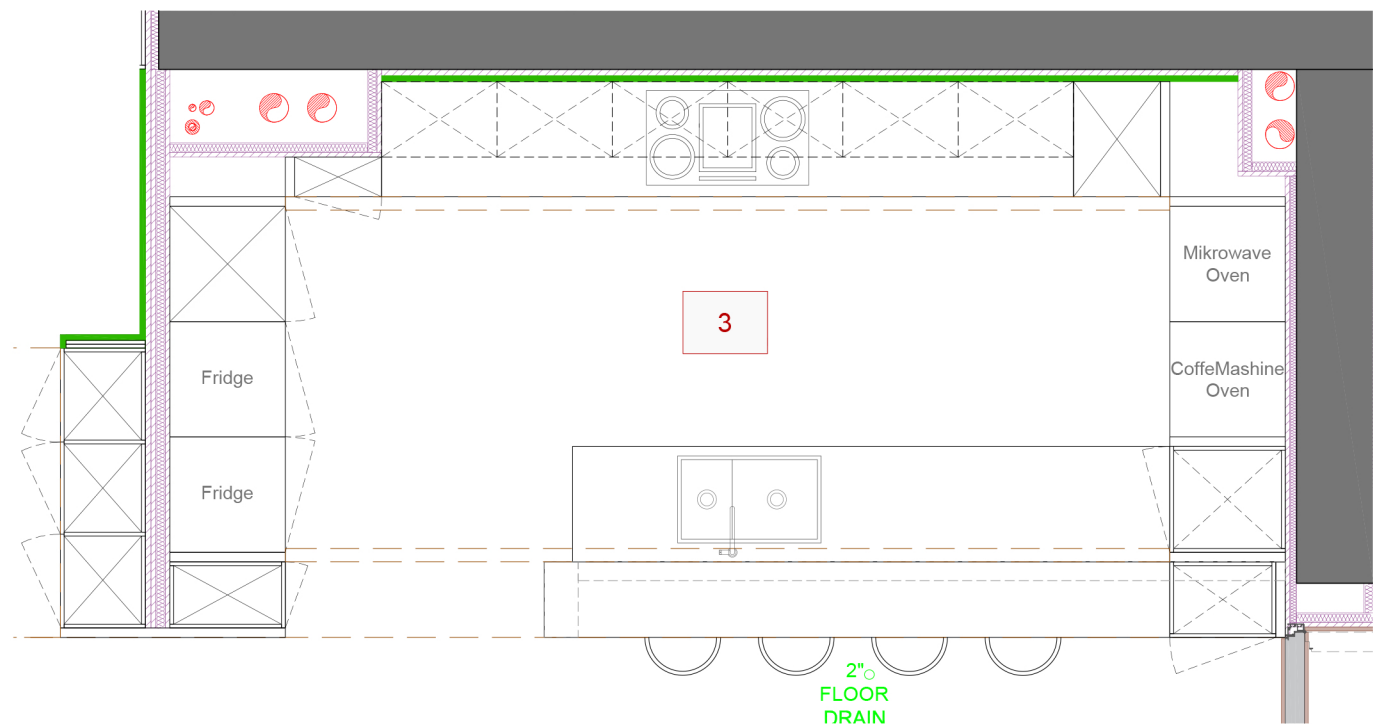

VARIANT 1

VARIANT 2

PLAN VIEW.
KITCHEN