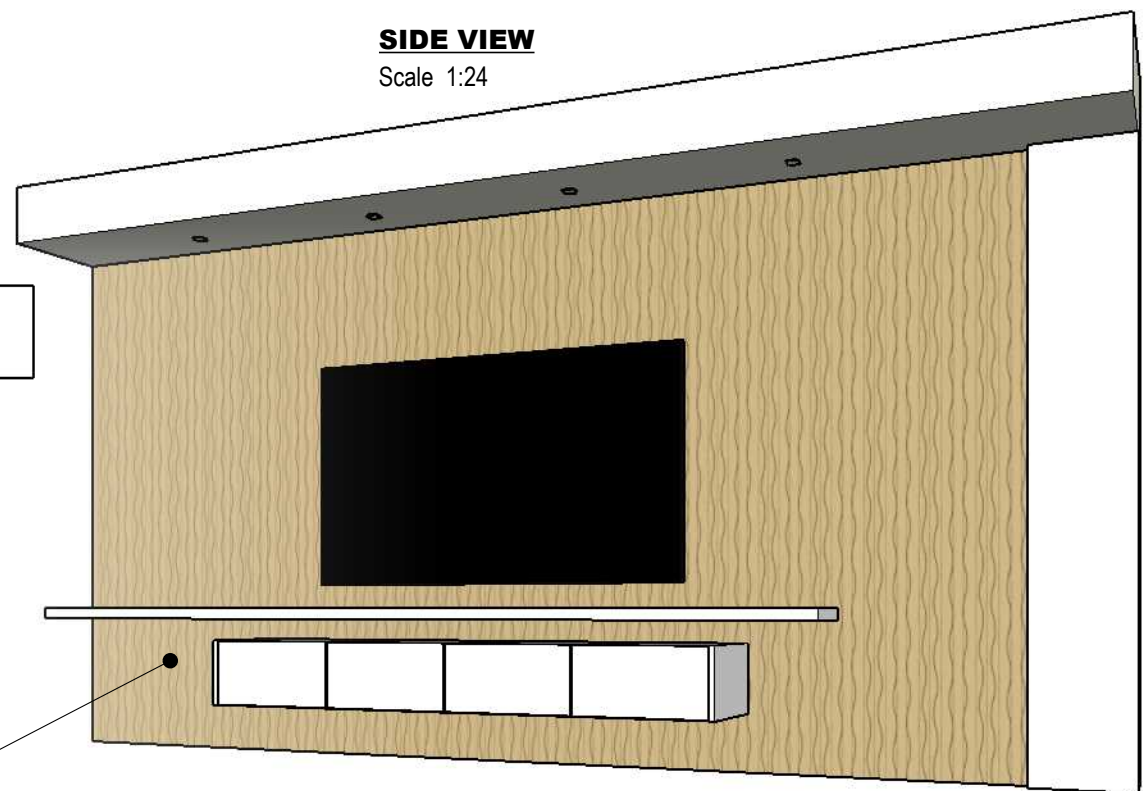

FRONT VIEW
Scale 1:24

SIDE VIEW
Scale 1:24

TOP VIEW
Scale 1:24

PERSPECTIVE VIEW
Not Scaled

	FINISH	SELLER
T.B.D	WALLPAPER	
Item No:		

DESIGN CONCEPT

ALL MEASUREMENTS MUST BE VERIFIED IN FIELD

This drawing is not intended to be used for contract pricing or fabrication purposes. All content is subject to change.

WESTHAVEN
CONSTRUCTION SERVICES, INC.

CLIENT
MICHAEL PULVER
0000
FL, 33000

ISSUE
10/ 14/ 2022
RE - ISSUE
MM,DD,YY

DESIGN BY
Joel A.
DRAWN BY
Abel Q.

DESCRIPTION
MASTER BED. TV WALL
PAGE NAME
PLANS

PROJECT No
3906
PROJECT NAME
PORTOFINO