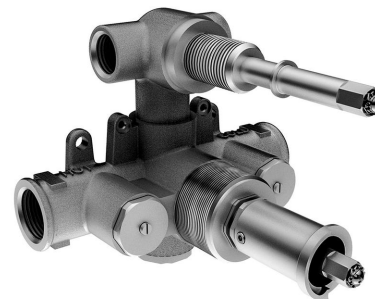

Universal Thermostatic Wall Valve, Vertical Lines
Cylinder Handle. Trim Only. - Polished Chrome

Franz Viegener FV227V.0-PC

Rough Valve 1/2" Thermostatic Wall Rough-in Valve
Only, With Integral Two Port Non-sharing Diverter And
Shut-off (flow Rate 5.4 Gpm @ 60 Psi) - N/a

5 Ft Stainless Steel Hose; Brass Nuts
Mountain Plumbing Products MT17/CPB

Raindance Select S Handshower 120 3-jet Powderrain, 2.5 Gpm In Chrome
Hansgrohe - Axor 26037001

Lollipop Single Handle Luxury Lavatory Set, Vertical Lines Cylinder Handle, With Pop-up Drain Assembly - Polished Chrome

Franz Viegener FV182/J2V-PC

Primus Tankless Toilet

Axent W330-0431-U1

Universal Thermostatic Wall Valve, Vertical Lines Cylinder Handle. Trim Only. - Polished Chrome

Franz Viegener FV227V.0-PC

Rough Valve 1/2" Thermostatic Wall Rough-in Valve Only, With Integral Two Port Non-sharing Diverter And Shut-off (flow Rate 5.4 Gpm @ 60 Psi) - N/a

Franz Viegener FV227.BASE

Raindance E Showerhead 400 Square 1-jet Trim, 2.5 Gpm In Chrome
Hansgrohe - Axor 26925001

Raindance E Rough, Showerhead 400 Square 1-jet
Hansgrohe - Axor 26254181

Waterway Holder, Square Brass Female
Mountain Plumbing Products MT51/CPB