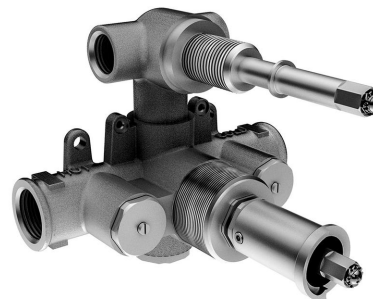

Metal Shower Hose 1/2" X 1/2" X 49-1/4" - Polished
Chrome
Dornbracht 28104970-00

Rp Washlet+ Rw Wall-hung Toilet - 1.28 Gpf & 0.9 Gpf
- Auto Flush - Cotton
Toto CWT4474547CMFGA#MS

Primus Tankless Toilet
Axent W330-0431-U1

Neorest 700h Dual Flush Toilet, 1.0 & 0.8 Gpf - Cotton
Toto MS992CUMFG#01

Lollipop Single Handle Luxury Lavatory Set, Vertical
Lines Cylinder Handle, With Pop-up Drain Assembly -
Polished Chrome

Franz Viegener FV182/J2V-PC

Universal Thermostatic Wall Valve, Vertical Lines
Cylinder Handle. Trim Only. - Polished Chrome

Franz Viegener FV227V.0-PC

Rough Valve 1/2" Thermostatic Wall Rough-in Valve
Only, With Integral Two Port Non-sharing Diverter And
Shut-off (flow Rate 5.4 Gpm @ 60 Psi) - N/a

Franz Viegener FV227.BASE

Raindance E Showerhead 400 Square 1-jet Trim, 2.5 Gpm In Chrome
Hansgrohe - Axor 26925001

Raindance E Rough, Showerhead 400 Square 1-jet
Hansgrohe - Axor 26254181

Waterway Holder, Square Brass Female
Mountain Plumbing Products MT51/CPB