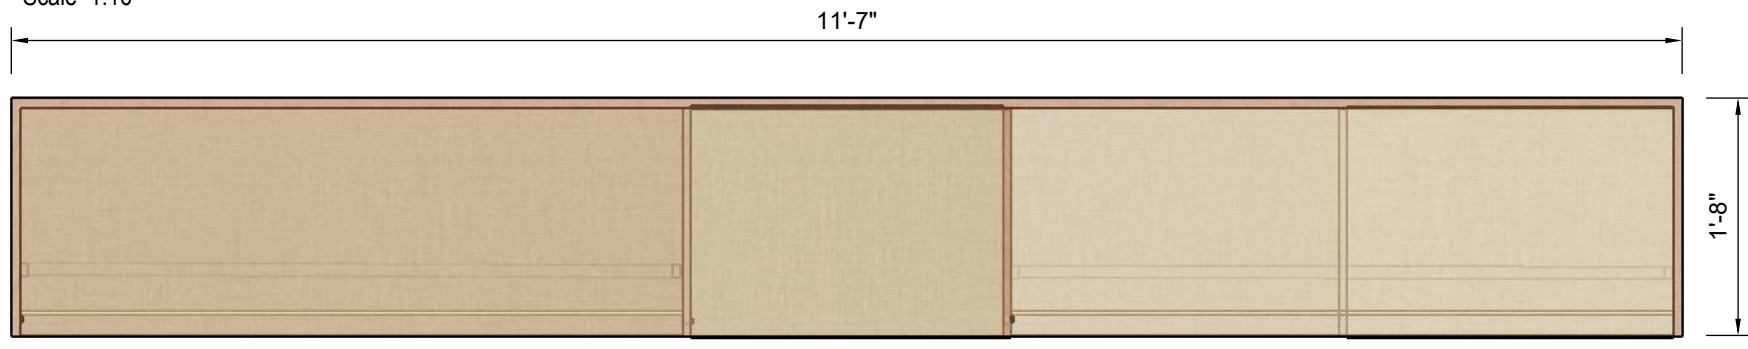

LOCATION

PERSPECTIVE VIEW

Not Scaled

FRONT VIEW

Scale 1:16

TOP VIEW

Scale 1:16

NOTE

Drawings may not be scaled.

The numerical dimensions represent correct measurements. (If not indicated, the precision of the dimensions by default is to 1")

All design ideas, drawings and plans represented here are owned by the property of WESTHAVEN CONSTRUCTION SERVICES, INC. All rights reserved. Above suggested electrical and plumbing locations, must be verified in field.