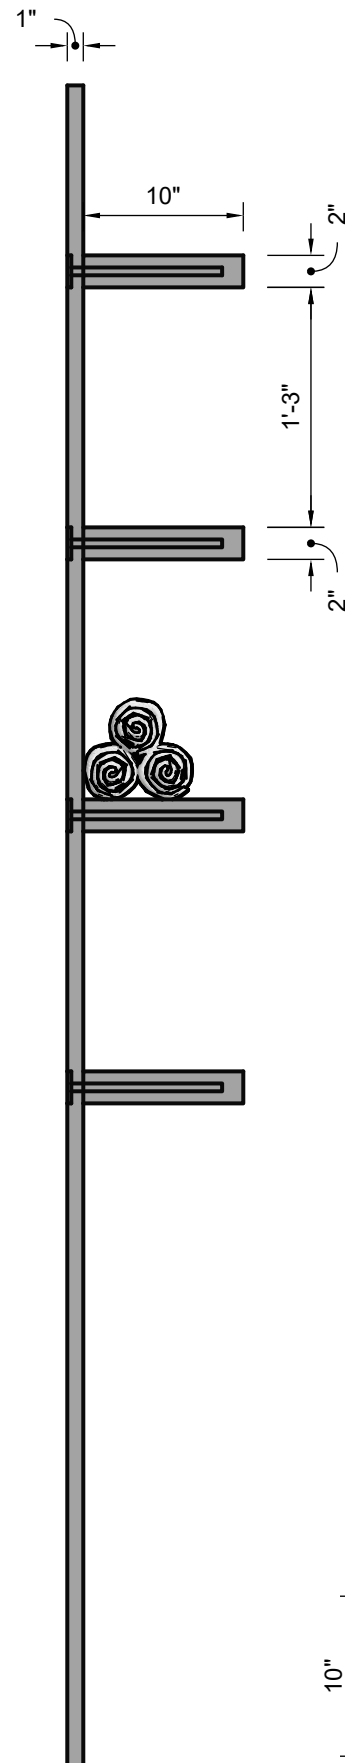

FRONT VIEW
Scale 1:16

SIDE VIEW
Scale 1:16

TOP VIEW
Scale 1:16

THIS IS NOT A SHOP DRAWING
All Measurements must be **VERIFIED IN FIELD**

IMAGE 1
© WESTHAVEN CN

T.B.D	FINISH	SELLER
	MATERIAL NAME	
Item No:		

PERSPECTIVE VIEW
Not Scaled

NOTE

Drawings may not be scaled.

The numerical dimensions represent correct measurements. (If not indicated, the precision of the dimensions by default is to 1")

All design ideas, drawings and plans represented here are owned by the property of WESTHAVEN CONSTRUCTION SERVICES, INC. All rights reserved. Above suggested electrical and plumbing locations, must be verified in field.

ALL MEASUREMENTS
MUST BE
VERIFIED IN FIELD

DISCARD ALL DRAWINGS THAT
WERE MADE ON THIS ITEM PRIOR
TO THE DATE BELOW:

10/16/2023

This drawing is not intended to be used
for contract pricing or fabrication
purposes.
All content is subject to change