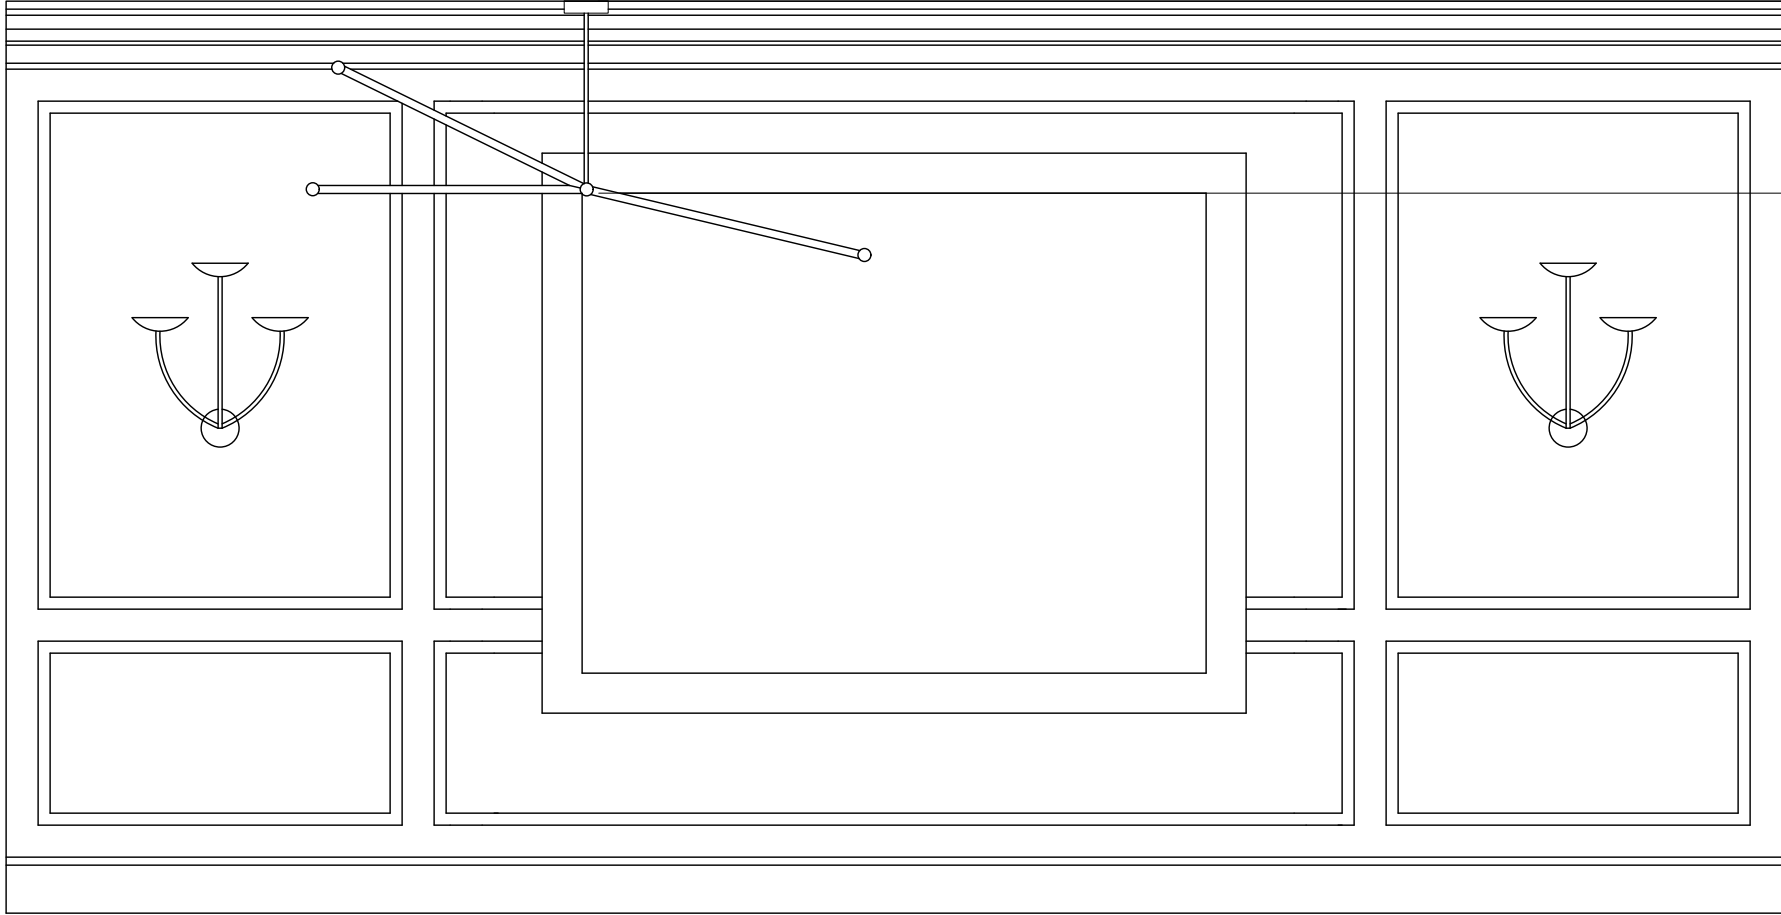

CONTINUUM MIAMI
LIVING SCENCE ELEVATION

WEETH HOME

A2

SCALE: 1/4" = 1'-0"

CONTINUUM MIAMI
LIVING CHANDELIER PLAN VIEW

WEETH HOME

A2

SCALE: $\frac{1}{2}$ " = 1'-0"