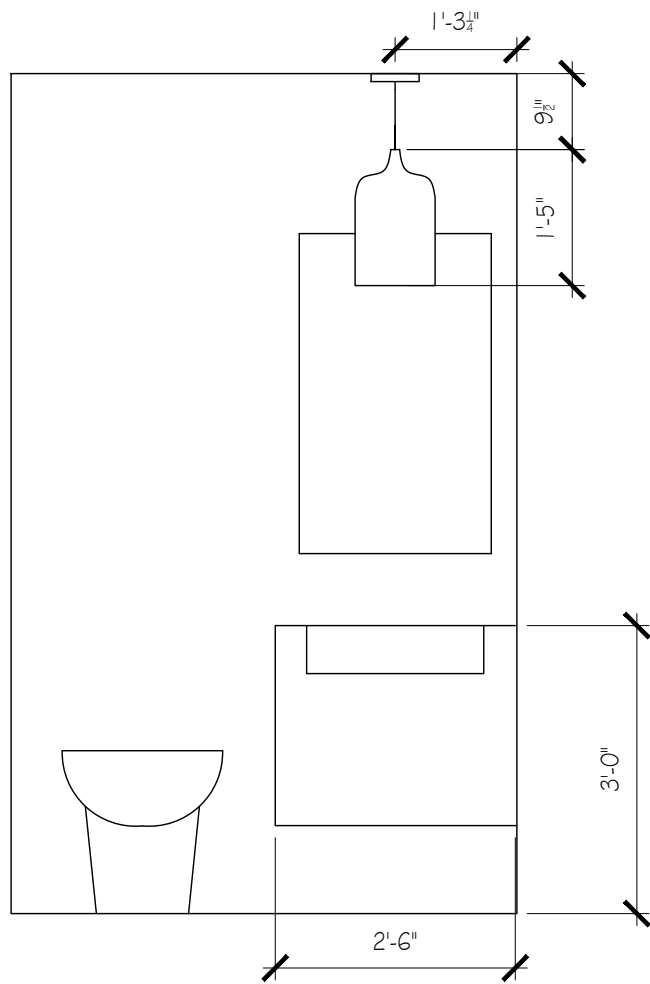

A2

KITCHEN

SCALE: 1/2" = 1'-0"

CONTINUUM MIAMI
KITCHEN ISLAND PLAN VIEW

BAR

WEETH HOME

A2

SCALE: $\frac{1}{2}'' = 1'-0''$

CONTINUUM MIAMI
LIVING CHANDELIER ELEVATION

WEETH HOME

A2

SCALE: $\frac{1}{2}'' = 1'-0''$

CONTINUUM MIAMI
KITCHEN/DEN HALL SCENCE ELEVATION

WEETH HOME

A2

SCALE: $\frac{1}{2}$ " = 1'-0"

SCALE: $\frac{1}{2}$ " = 1'-0"

CONTINUUM MIAMI
BEDROOM 2 SCNCE ELEVATION

WEETH HOME

SCALE: $\frac{1}{2}'' = 1'-0''$

UPHOLSTERED PANELS ON WALL
1" OFF END OF CURVED WALL

SCALE: $\frac{1}{2}$ " = 1'-0"

SCALE: $\frac{1}{2}$ " = 1'-0"

CONTINUUM MIAMI
 BEDROOM 4 CHANDELIER PLAN VIEW

WEETH HOME

A2

SCALE: $\frac{1}{2}'' = 1'-0''$