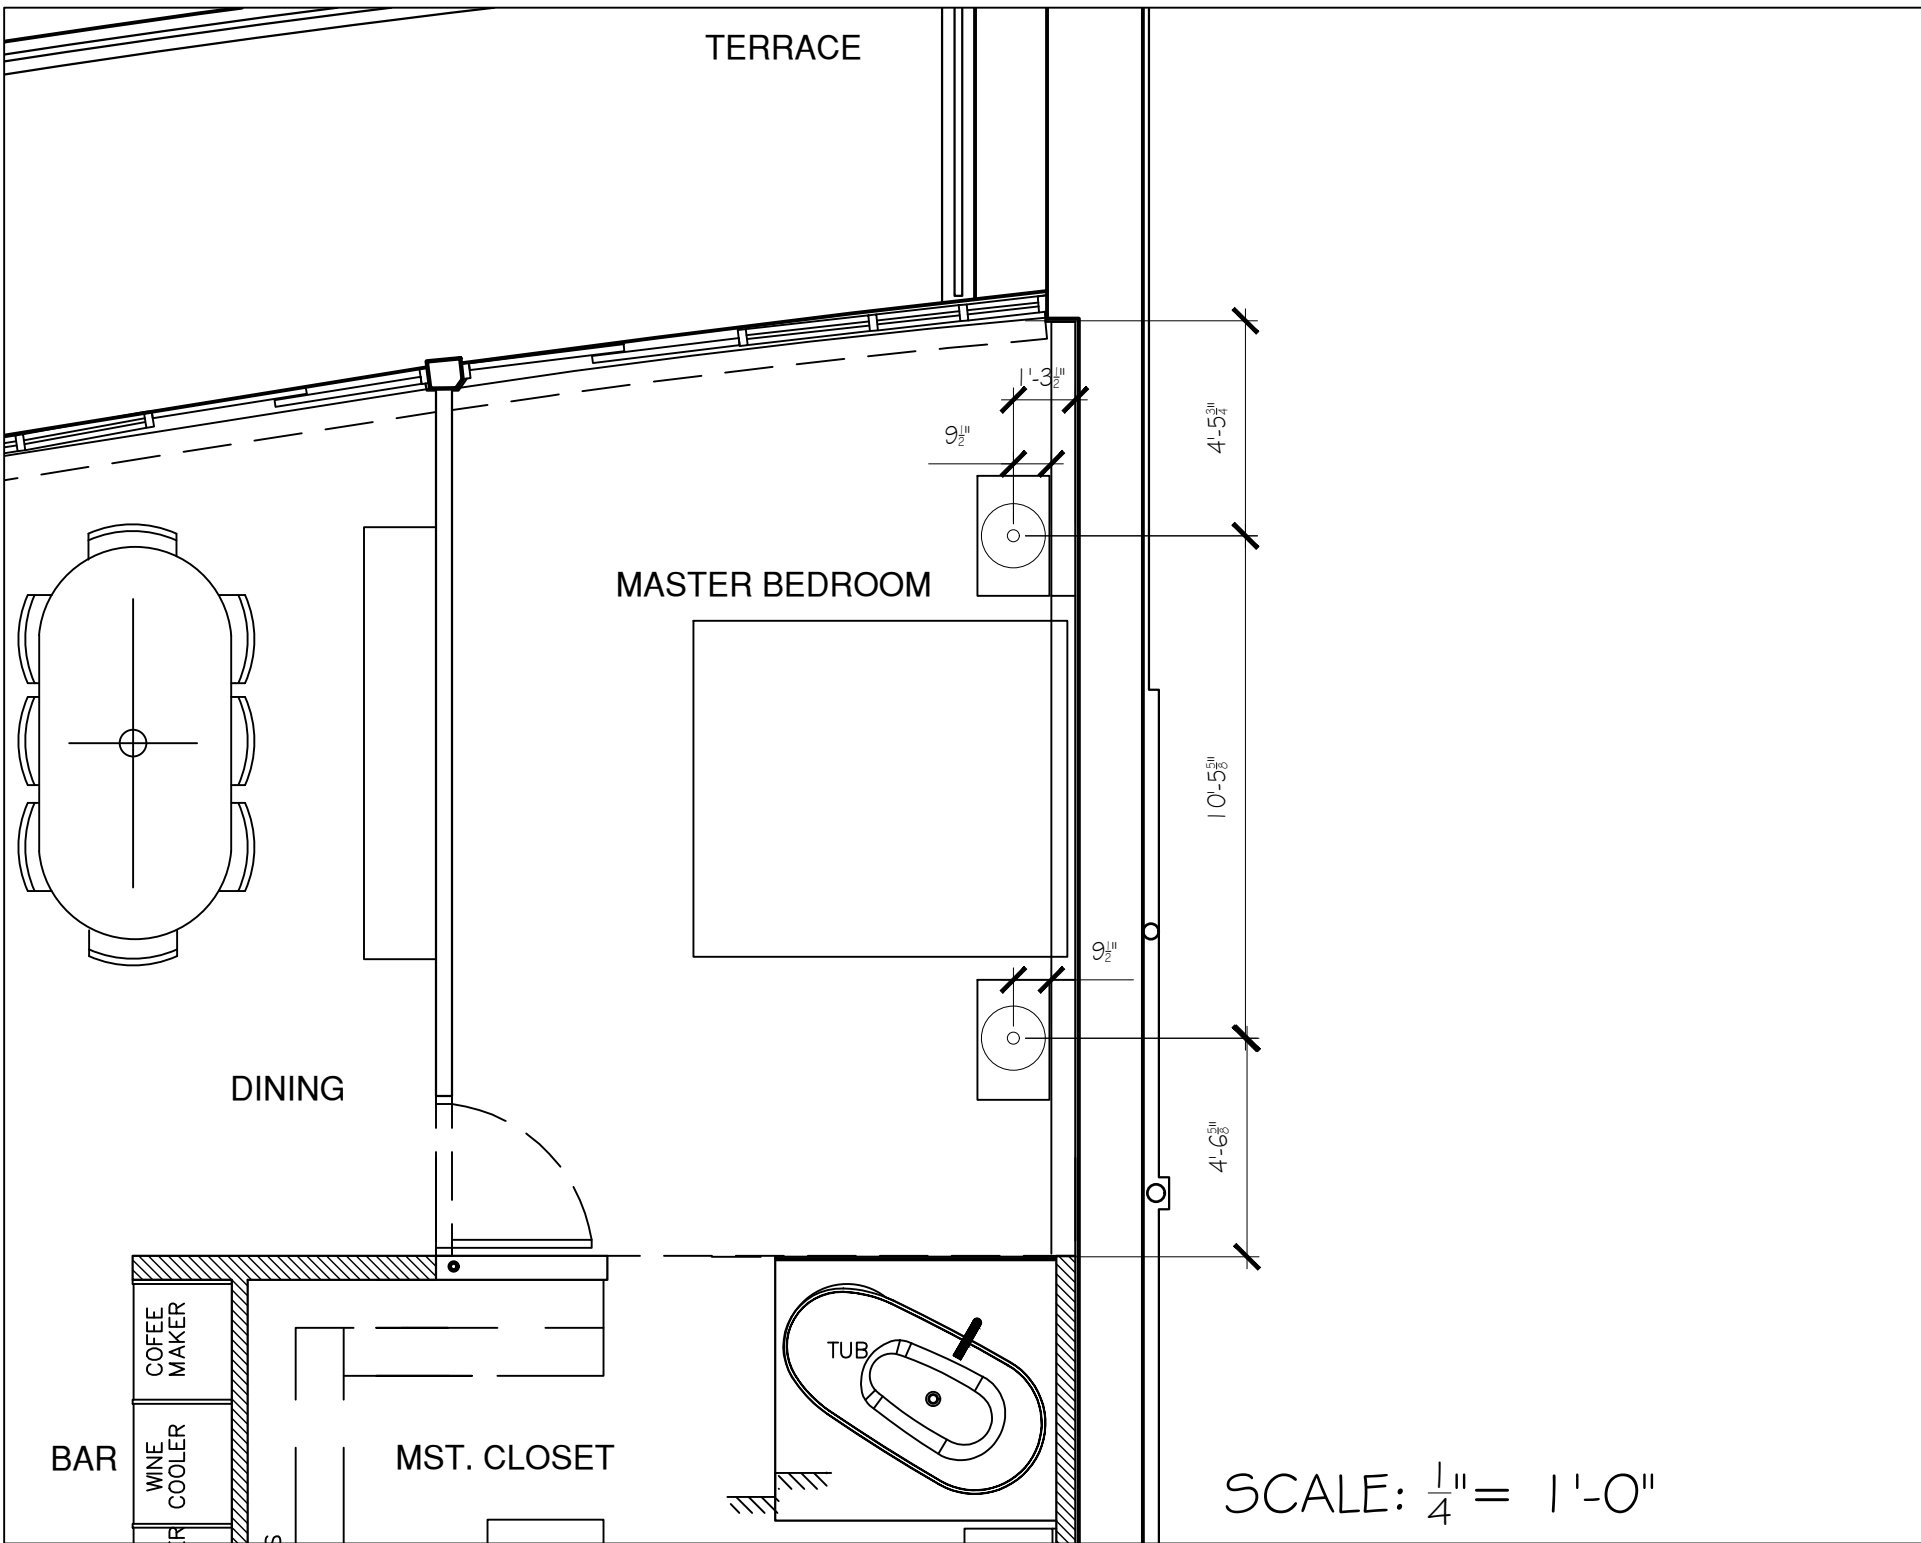

A2

KITCHEN

SCALE: 1/2" = 1'-0"

CONTINUUM MIAMI
KITCHEN ISLAND PLAN VIEW

BAR

WEETH HOME

A2

SCALE: $\frac{1}{2}'' = 1'-0''$

CONTINUUM MIAMI
KITCHEN ISLAND ELEVATION

WEETH HOME

A2

SCALE: 1/2" = 1'-0"

DINING

CONTINUUM MIAMI
DINING LIGHT PLAN VIEW

WEETH HOME

A2

SCALE: $\frac{1}{2}'' = 1'-0''$

A2

WEETH HOME

CONTINUUM MIAMI
DINING LIGHT ELEVATION

TERRACE

MASTER BEDROOM

DINING

BAR

WINE COOLER
COFFEE MAKER

MST. CLOSET

TUB

SCALE: 1/4" = 1'-0"

CONTINUUM MIAMI
MASTER BEDROOM LIGHTING PLAN VIEW

WEETH HOME

A2

SCALE: $\frac{1}{2}$ " = 1'-0"