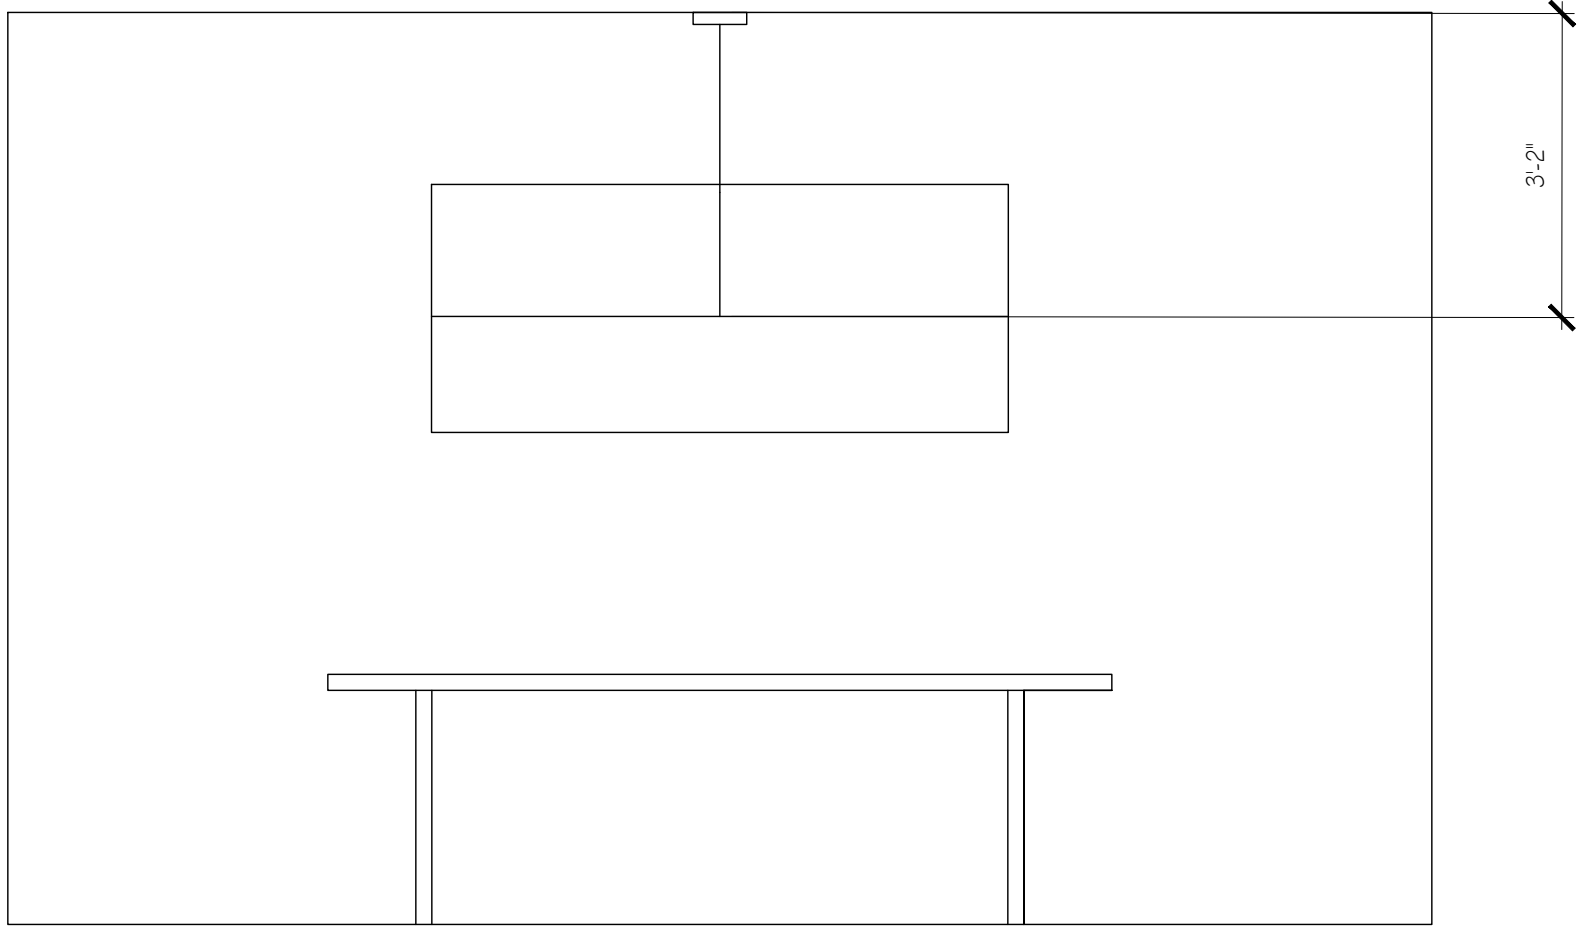

A2

KITCHEN

SCALE: 1/2" = 1'-0"

CONTINUUM MIAMI
KITCHEN ISLAND PLAN VIEW

BAR

WEETH HOME

A2

SCALE: $\frac{1}{2}'' = 1'-0''$

CONTINUUM MIAMI
KITCHEN ISLAND ELEVATION

WEETH HOME

A2

SCALE: 1/2" = 1'-0"

DINING

CONTINUUM MIAMI
DINING LIGHT PLAN VIEW

WEETH HOME

A2

SCALE: $\frac{1}{2}'' = 1'-0''$

A2

WEETH HOME

CONTINUUM MIAMI
DINING LIGHT ELEVATION

TERRACE

MASTER BEDROOM

DINING

BAR