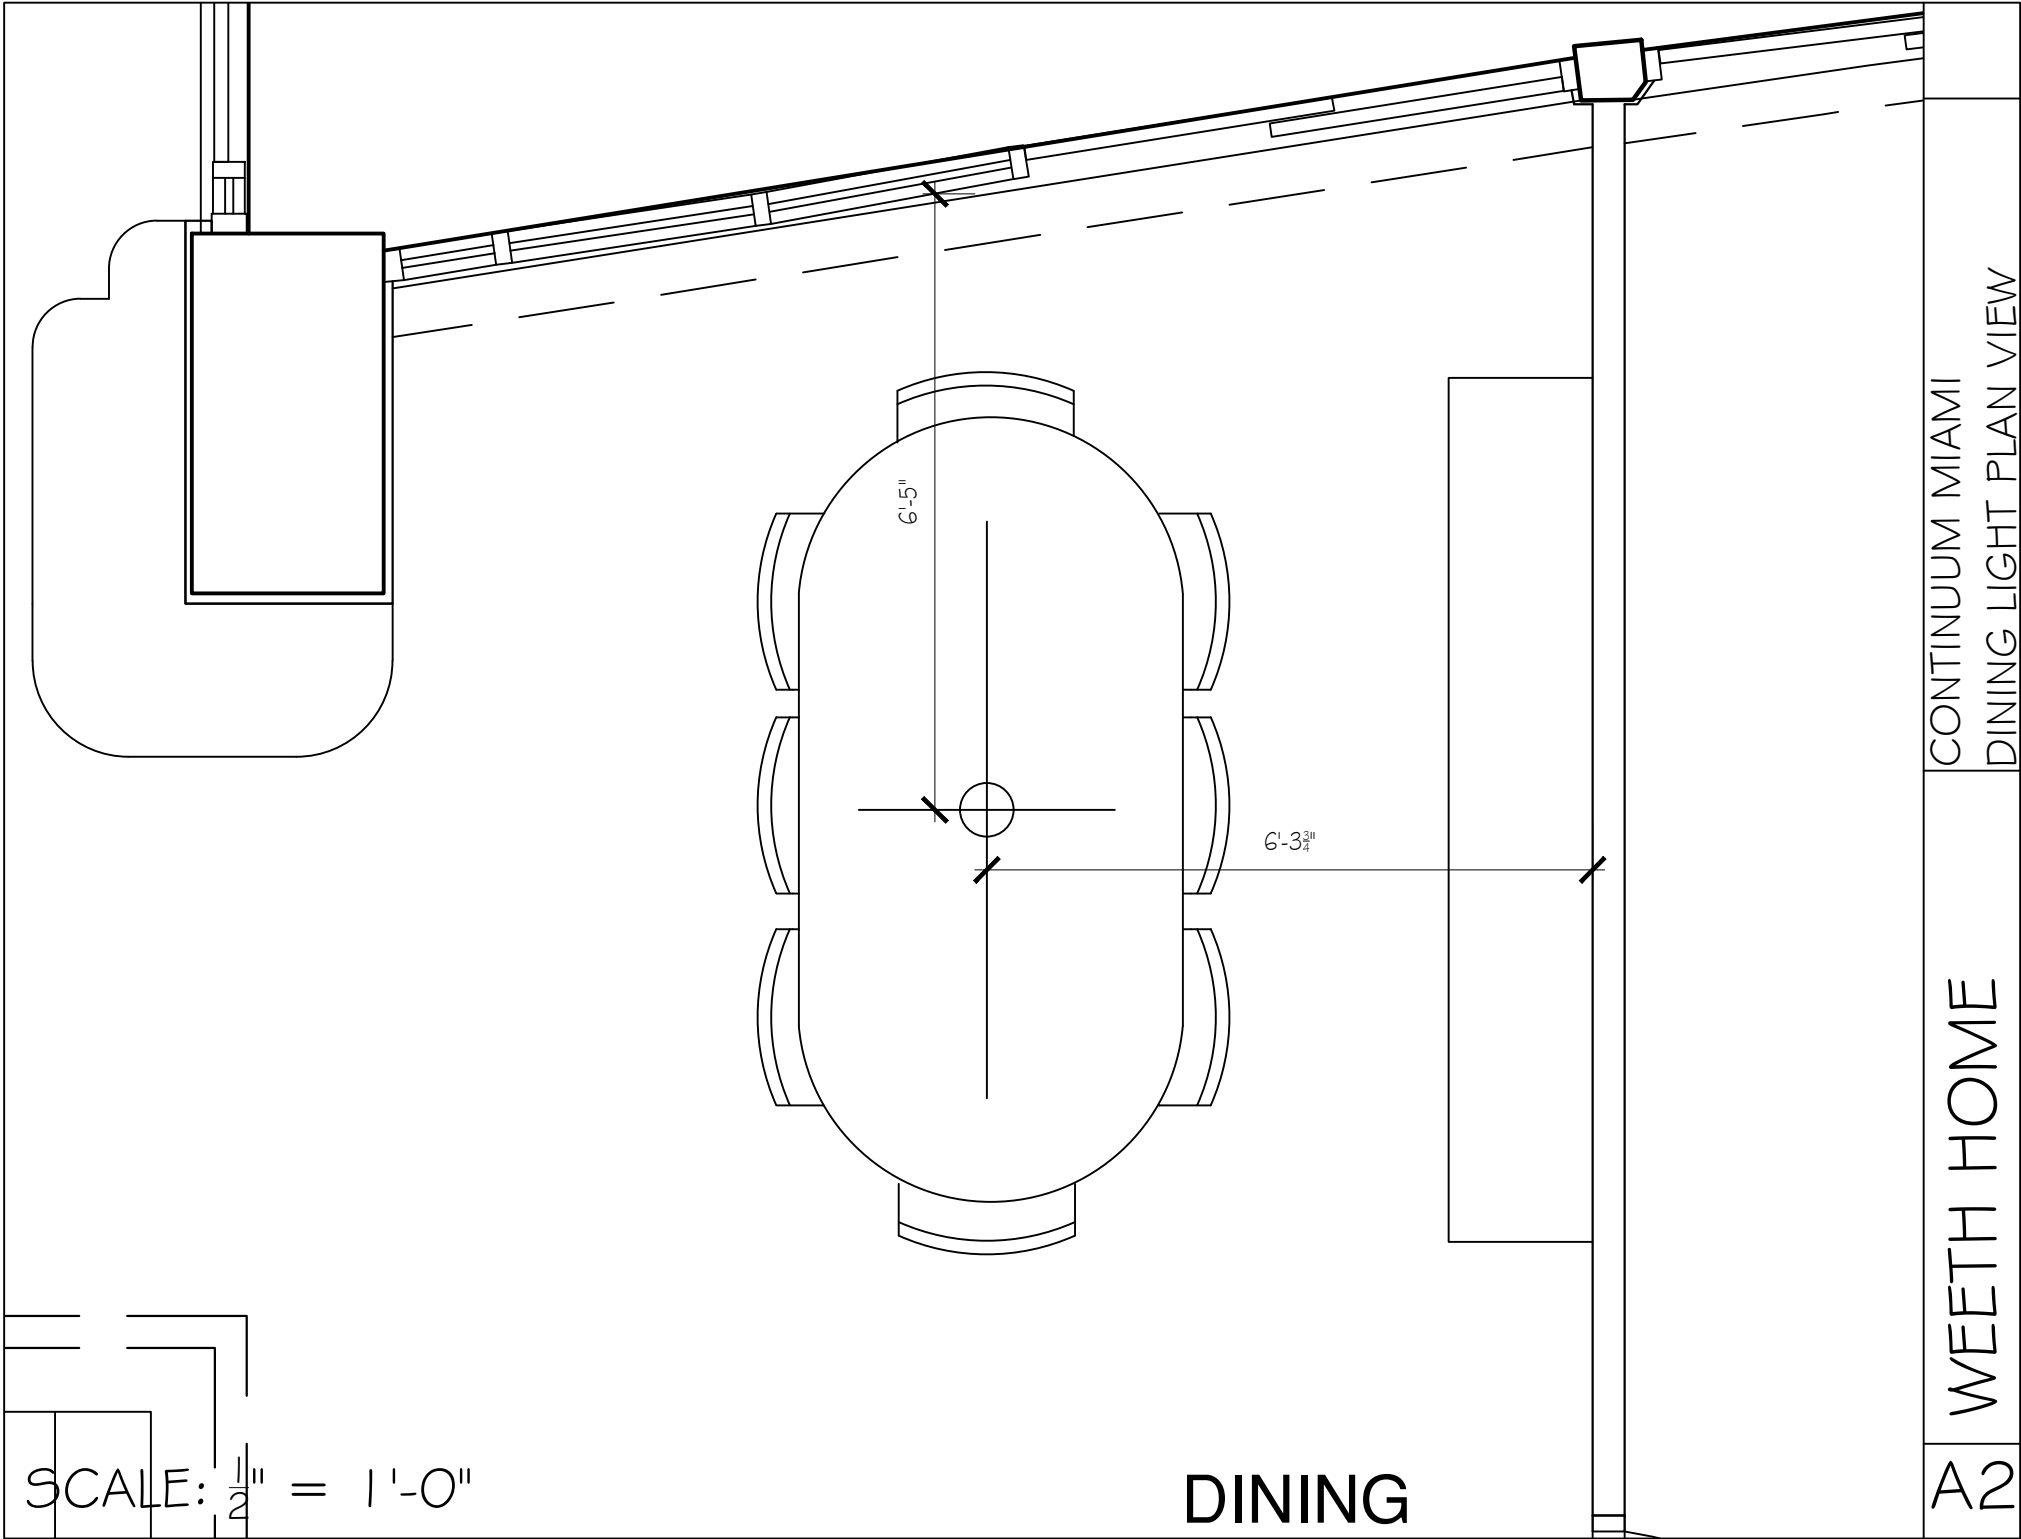

SCALE: $\frac{1}{2}" = 1'-0"$

CONTINUUM MIAMI
ENTRY SCIONCE ELEVATION

WEETH HOME

A2

SCALE: $\frac{1}{2}'' = 1'-0''$

SCALE: $\frac{1}{2}$ " = 1'-0"

CONTINUUM MIAMI
KITCHEN SCONCE ELEVATION

WEETH HOME

A2

KITCHEN

SCALE: 1/2" = 1'-0"

CONTINUUM MIAMI
KITCHEN ISLAND PLAN VIEW

BAR

WEETH HOME

A2

SCALE: $\frac{1}{2}'' = 1'-0''$

CONTINUUM MIAMI
KITCHEN ISLAND ELEVATION

WEETH HOME

A2

SCALE: 1/2" = 1'-0"

DINING

CONTINUUM MIAMI
DINING LIGHT PLAN VIEW

WEETH HOME

A2

SCALE: $\frac{1}{2}'' = 1'-0''$

A2

WEETH HOME

CONTINUUM MIAMI
DINING LIGHT ELEVATION

TERRACE

MASTER BEDROOM

DINING

BAR