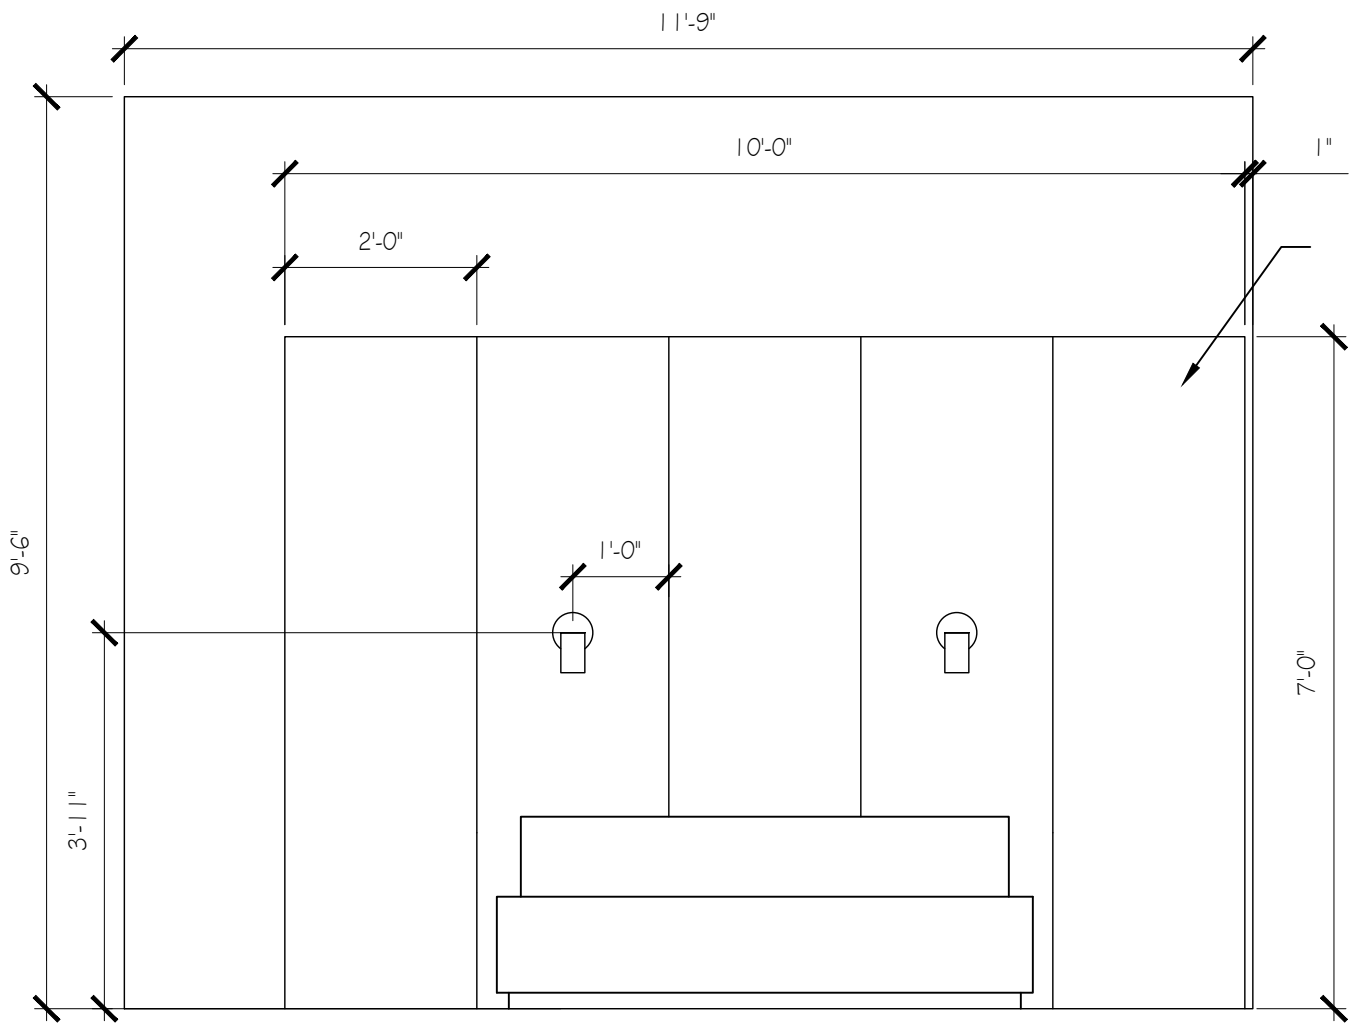

UPHOLSTERED PANELS ON WALL
1" OFF END OF CURVED WALL

SCALE: $\frac{1}{2}$ " = 1'-0"