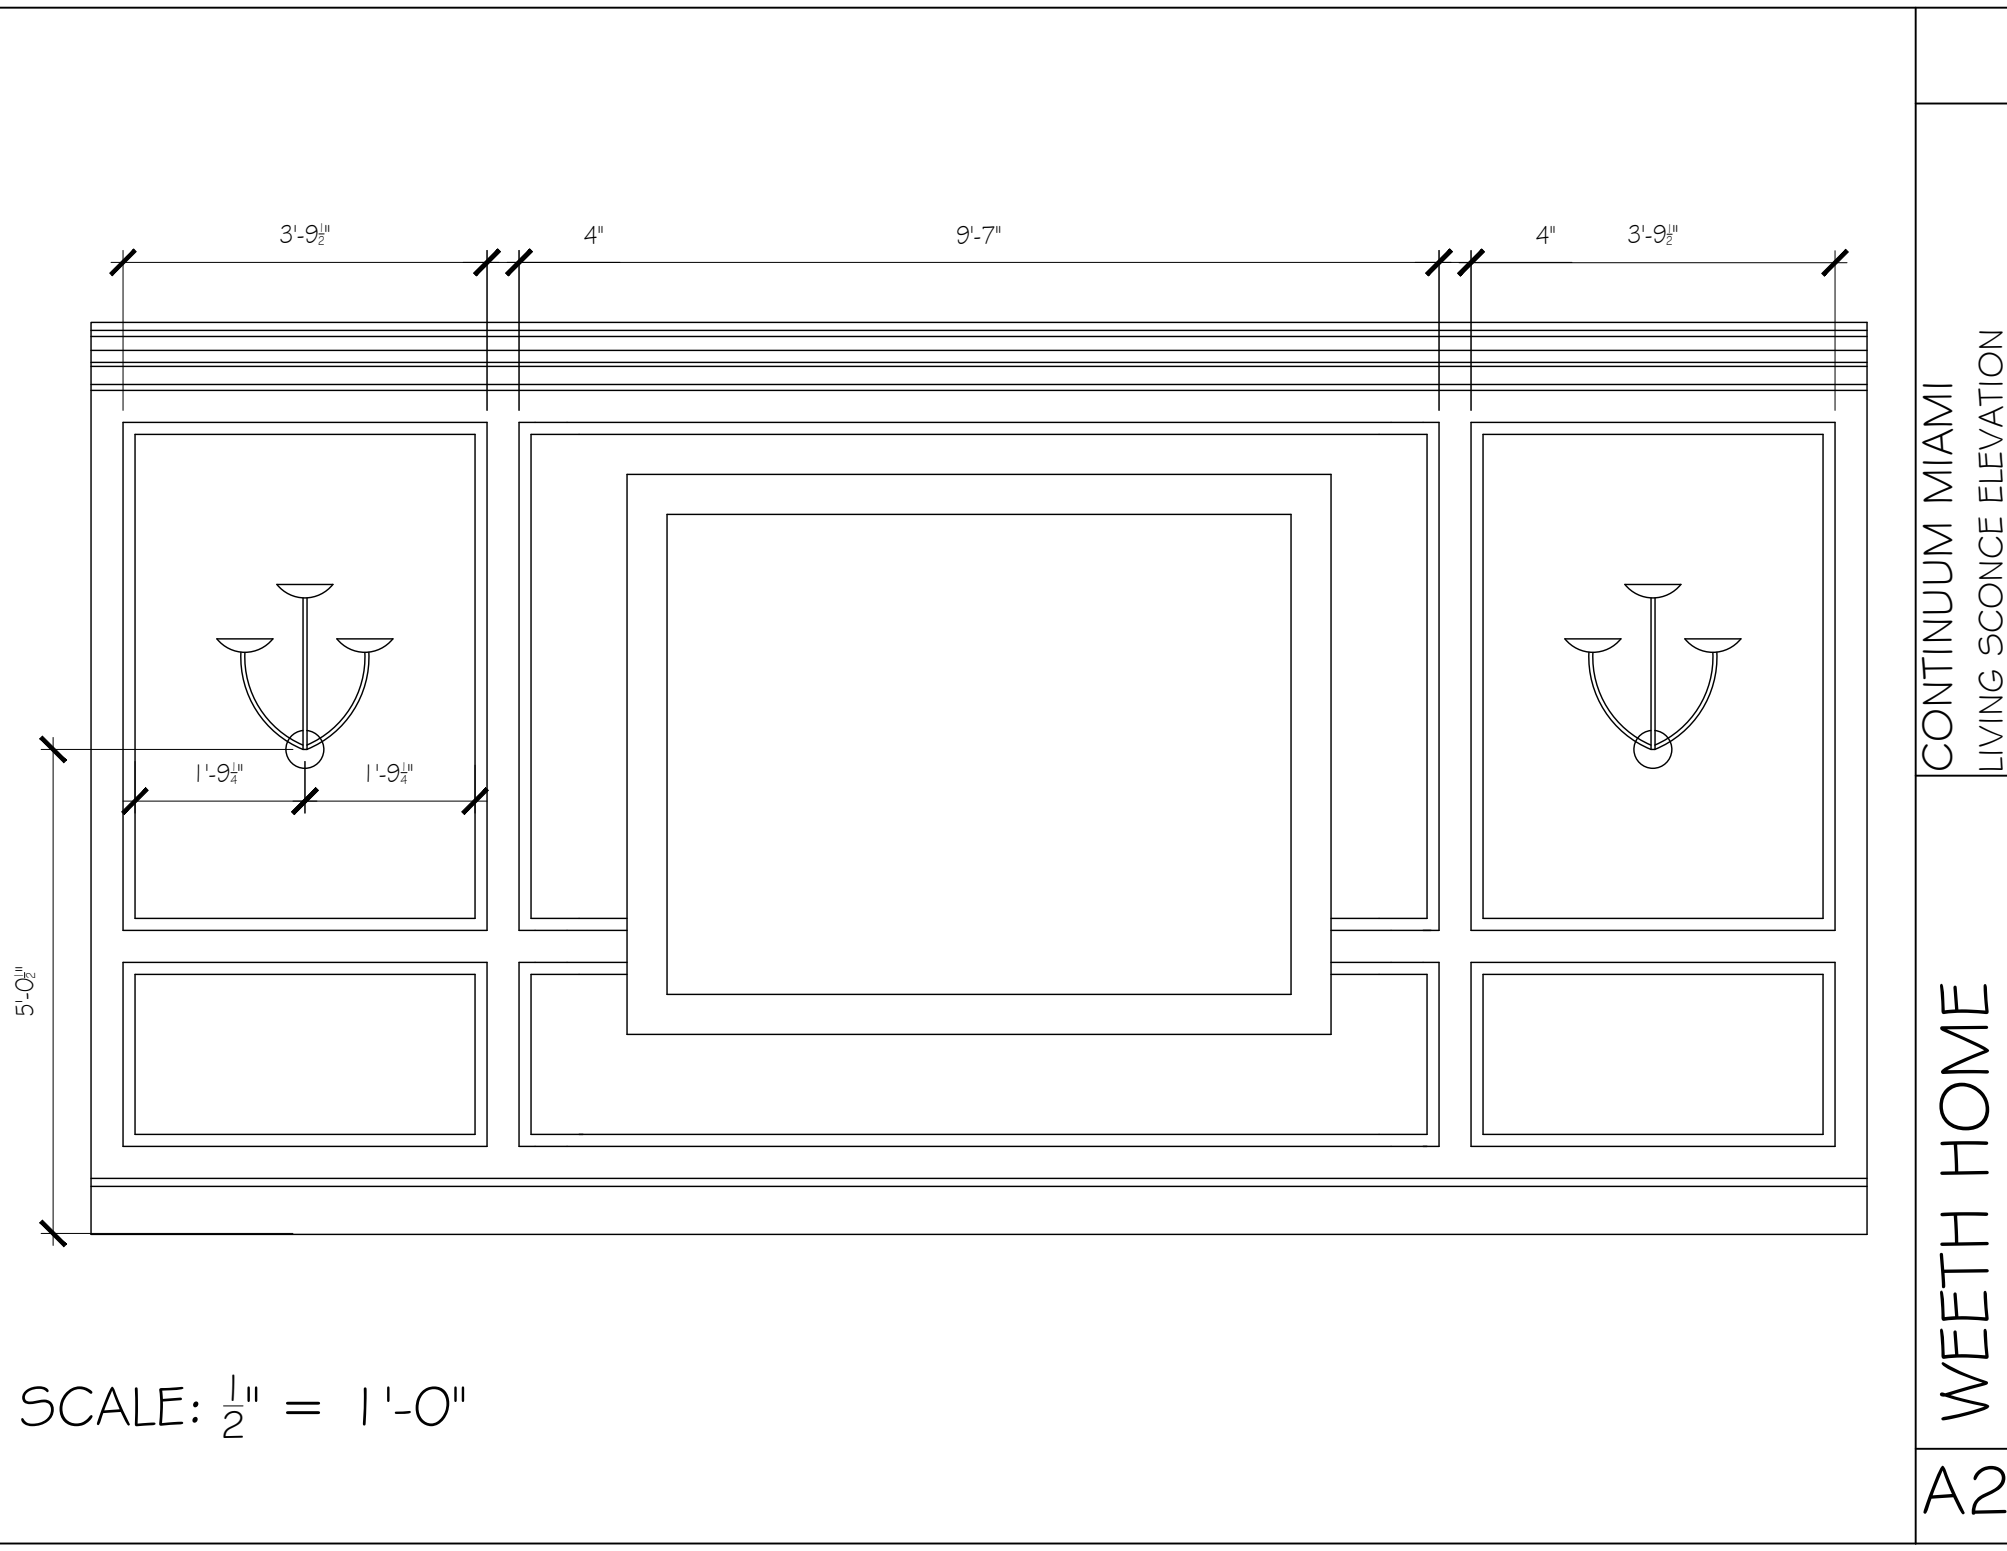

SCALE: $\frac{1}{2}'' = 1'-0''$

A2

WEETH HOME

CONTINUUM MIAMI
DINING LIGHT ELEVATION

TERRACE

MASTER BEDROOM

DINING

BAR

WINE COOLER
COFFEE MAKER

MST. CLOSET

TUB

SCALE: 1/4" = 1'-0"

CONTINUUM MIAMI
MASTER BEDROOM LIGHTING PLAN VIEW

WEETH HOME

A2

SCALE: $\frac{1}{2}$ " = 1'-0"