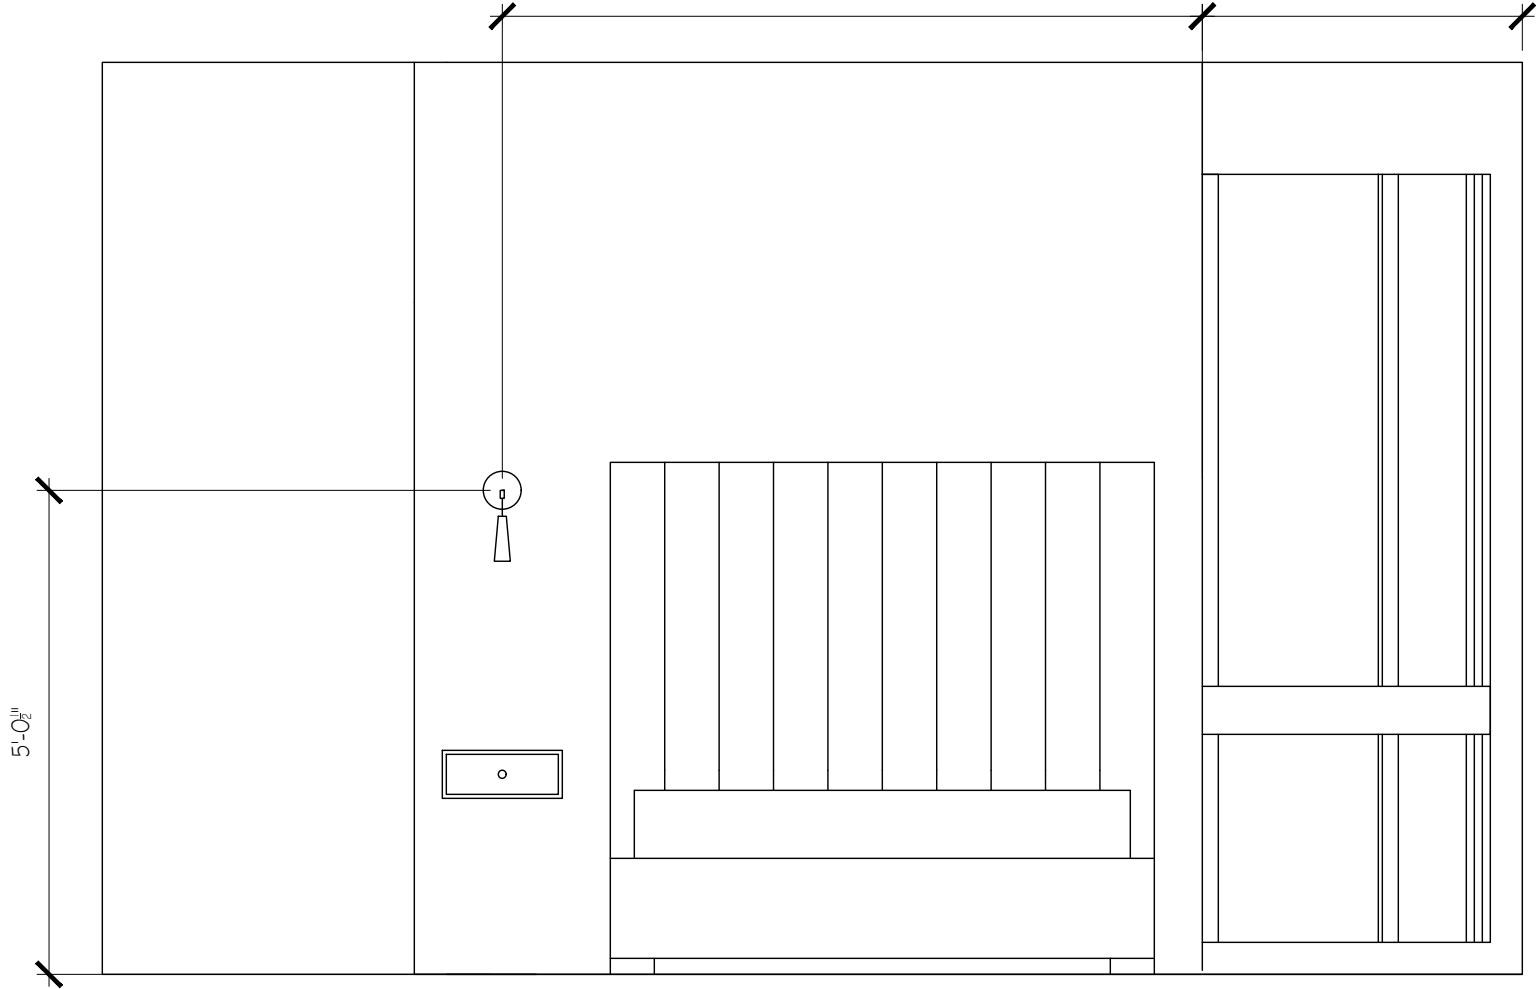

CONTINUUM MIAMI
LIVING CHANDELIER ELEVATION

WEETH HOME

A2

SCALE: $\frac{1}{2}'' = 1'-0''$

CONTINUUM MIAMI
KITCHEN/DEN HALL SCENCE ELEVATION

WEETH HOME

A2

SCALE: $\frac{1}{2}$ " = 1'-0"

SCALE: $\frac{1}{2}$ " = 1'-0"

CONTINUUM MIAMI
BEDROOM 2 SCNCE ELEVATION

WEETH HOME

SCALE: $\frac{1}{2}'' = 1'-0''$

UPHOLSTERED PANELS ON WALL
1" OFF END OF CURVED WALL

SCALE: $\frac{1}{2}$ " = 1'-0"

SCALE: $\frac{1}{2}$ " = 1'-0"