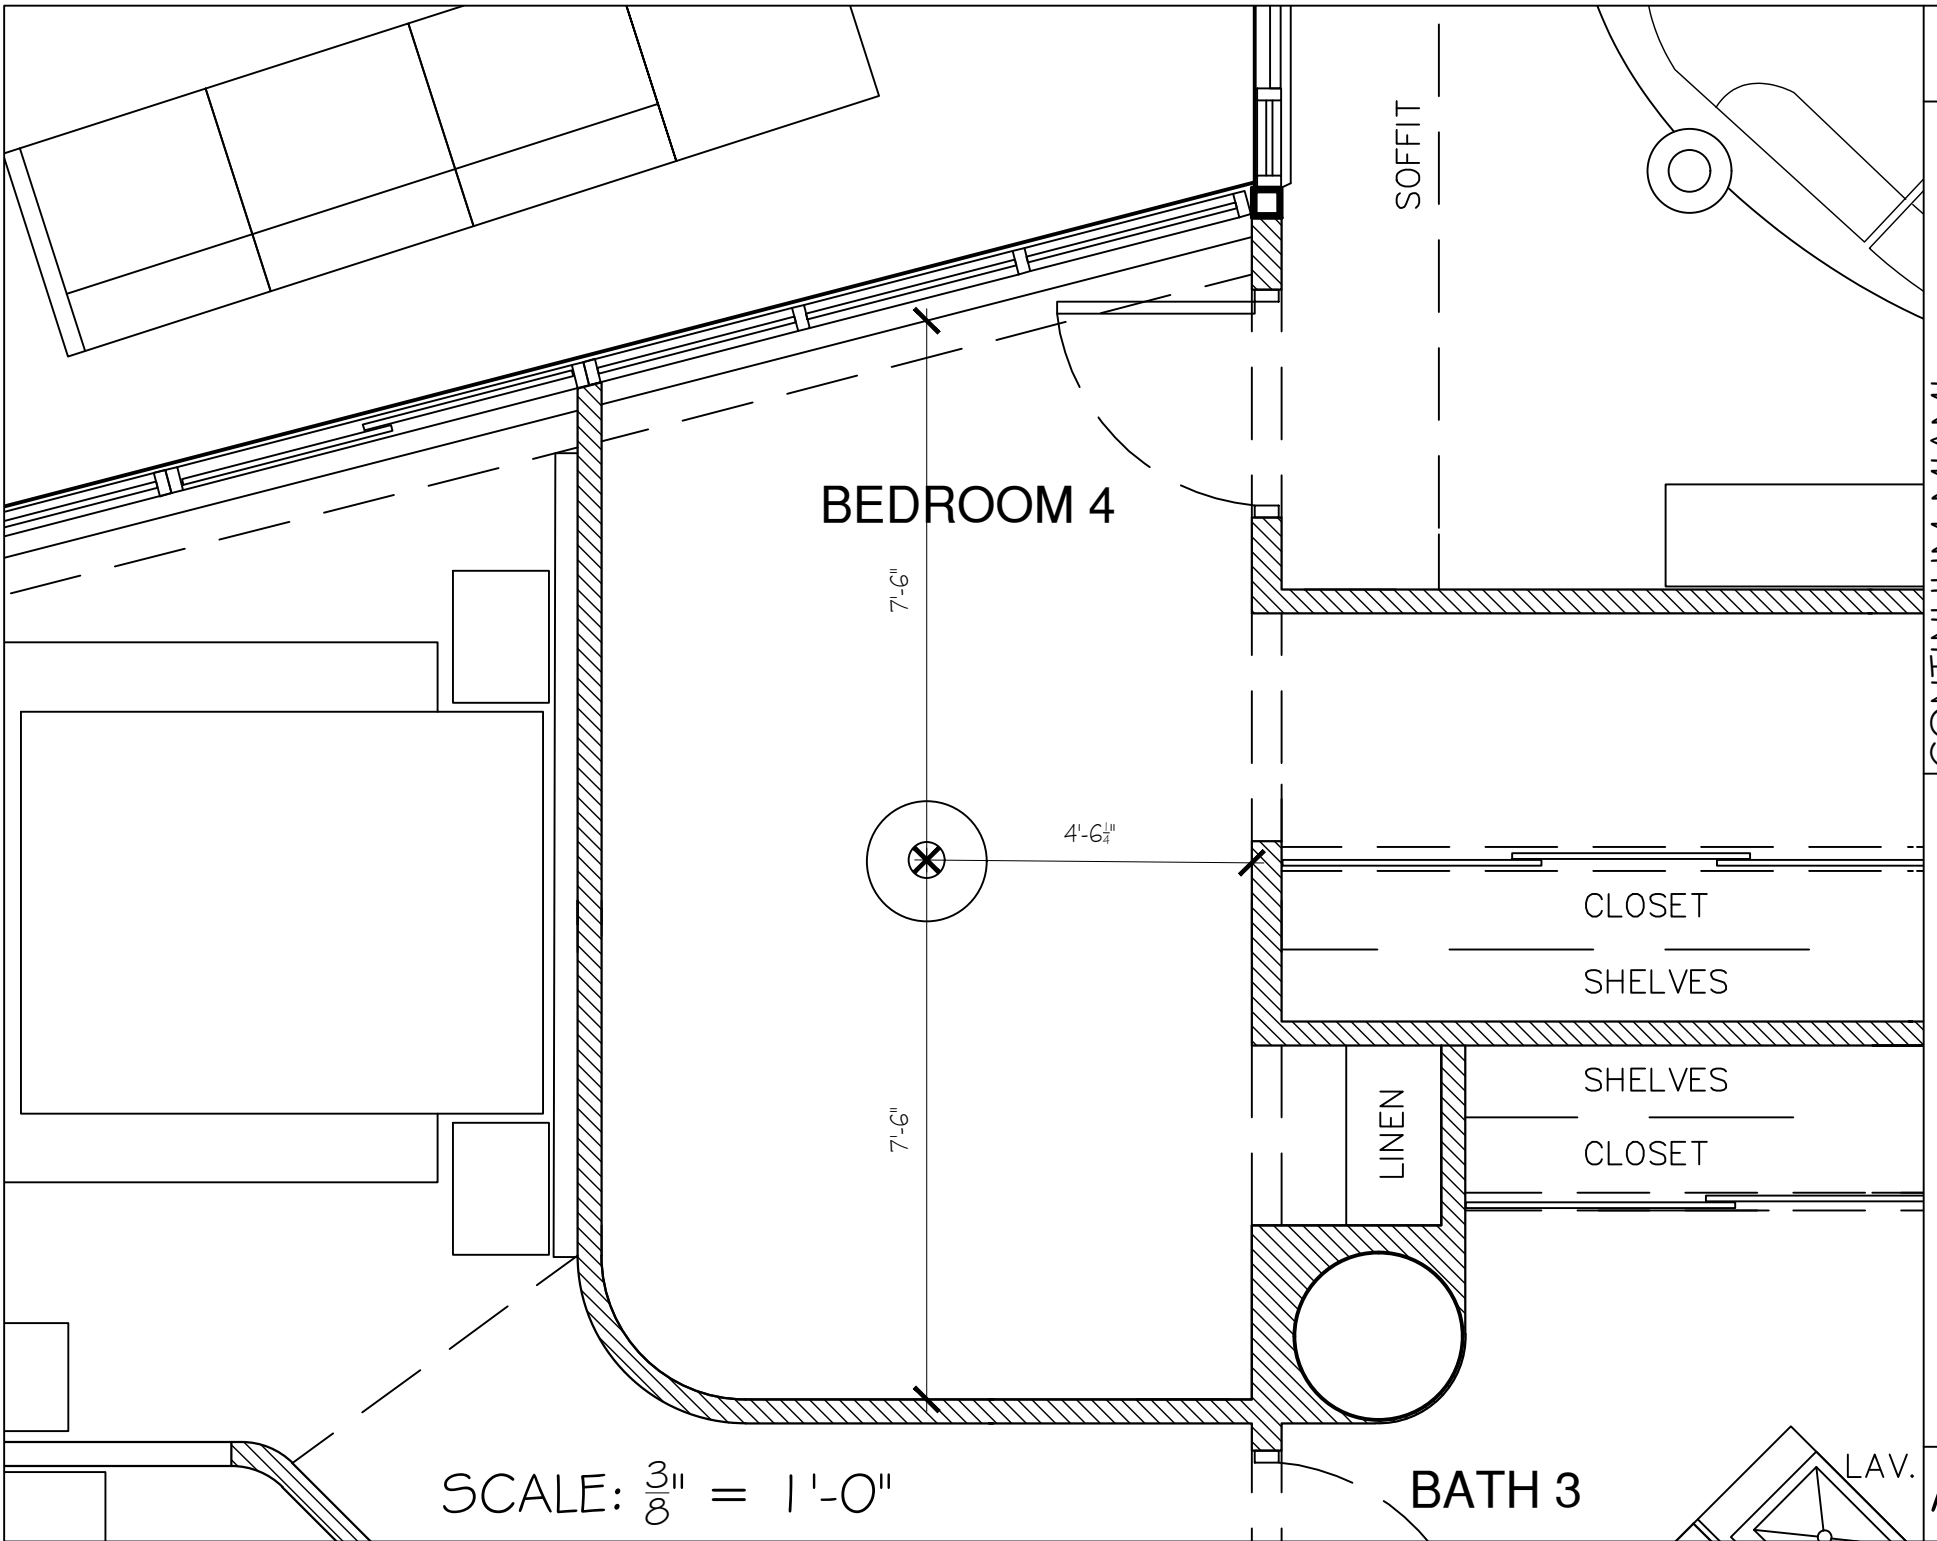

CONTINUUM MIAMI
LIVING CHANDELIER ELEVATION

WEETH HOME

A2

SCALE: $\frac{1}{2}'' = 1'-0''$

CONTINUUM MIAMI
KITCHEN/DEN HALL SCENCE ELEVATION

WEETH HOME

A2

SCALE: $\frac{1}{2}$ " = 1'-0"

SCALE: $\frac{1}{2}$ " = 1'-0"

CONTINUUM MIAMI
BEDROOM 2 SCNCE ELEVATION

WEETH HOME

SCALE: $\frac{1}{2}'' = 1'-0''$

UPHOLSTERED PANELS ON WALL
1" OFF END OF CURVED WALL

SCALE: $\frac{1}{2}$ " = 1'-0"

SCALE: $\frac{1}{2}$ " = 1'-0"

CONTINUUM MIAMI
 BEDROOM 4 CHANDELIER PLAN VIEW

WEETH HOME

A2

SCALE: $\frac{1}{2}'' = 1'-0''$