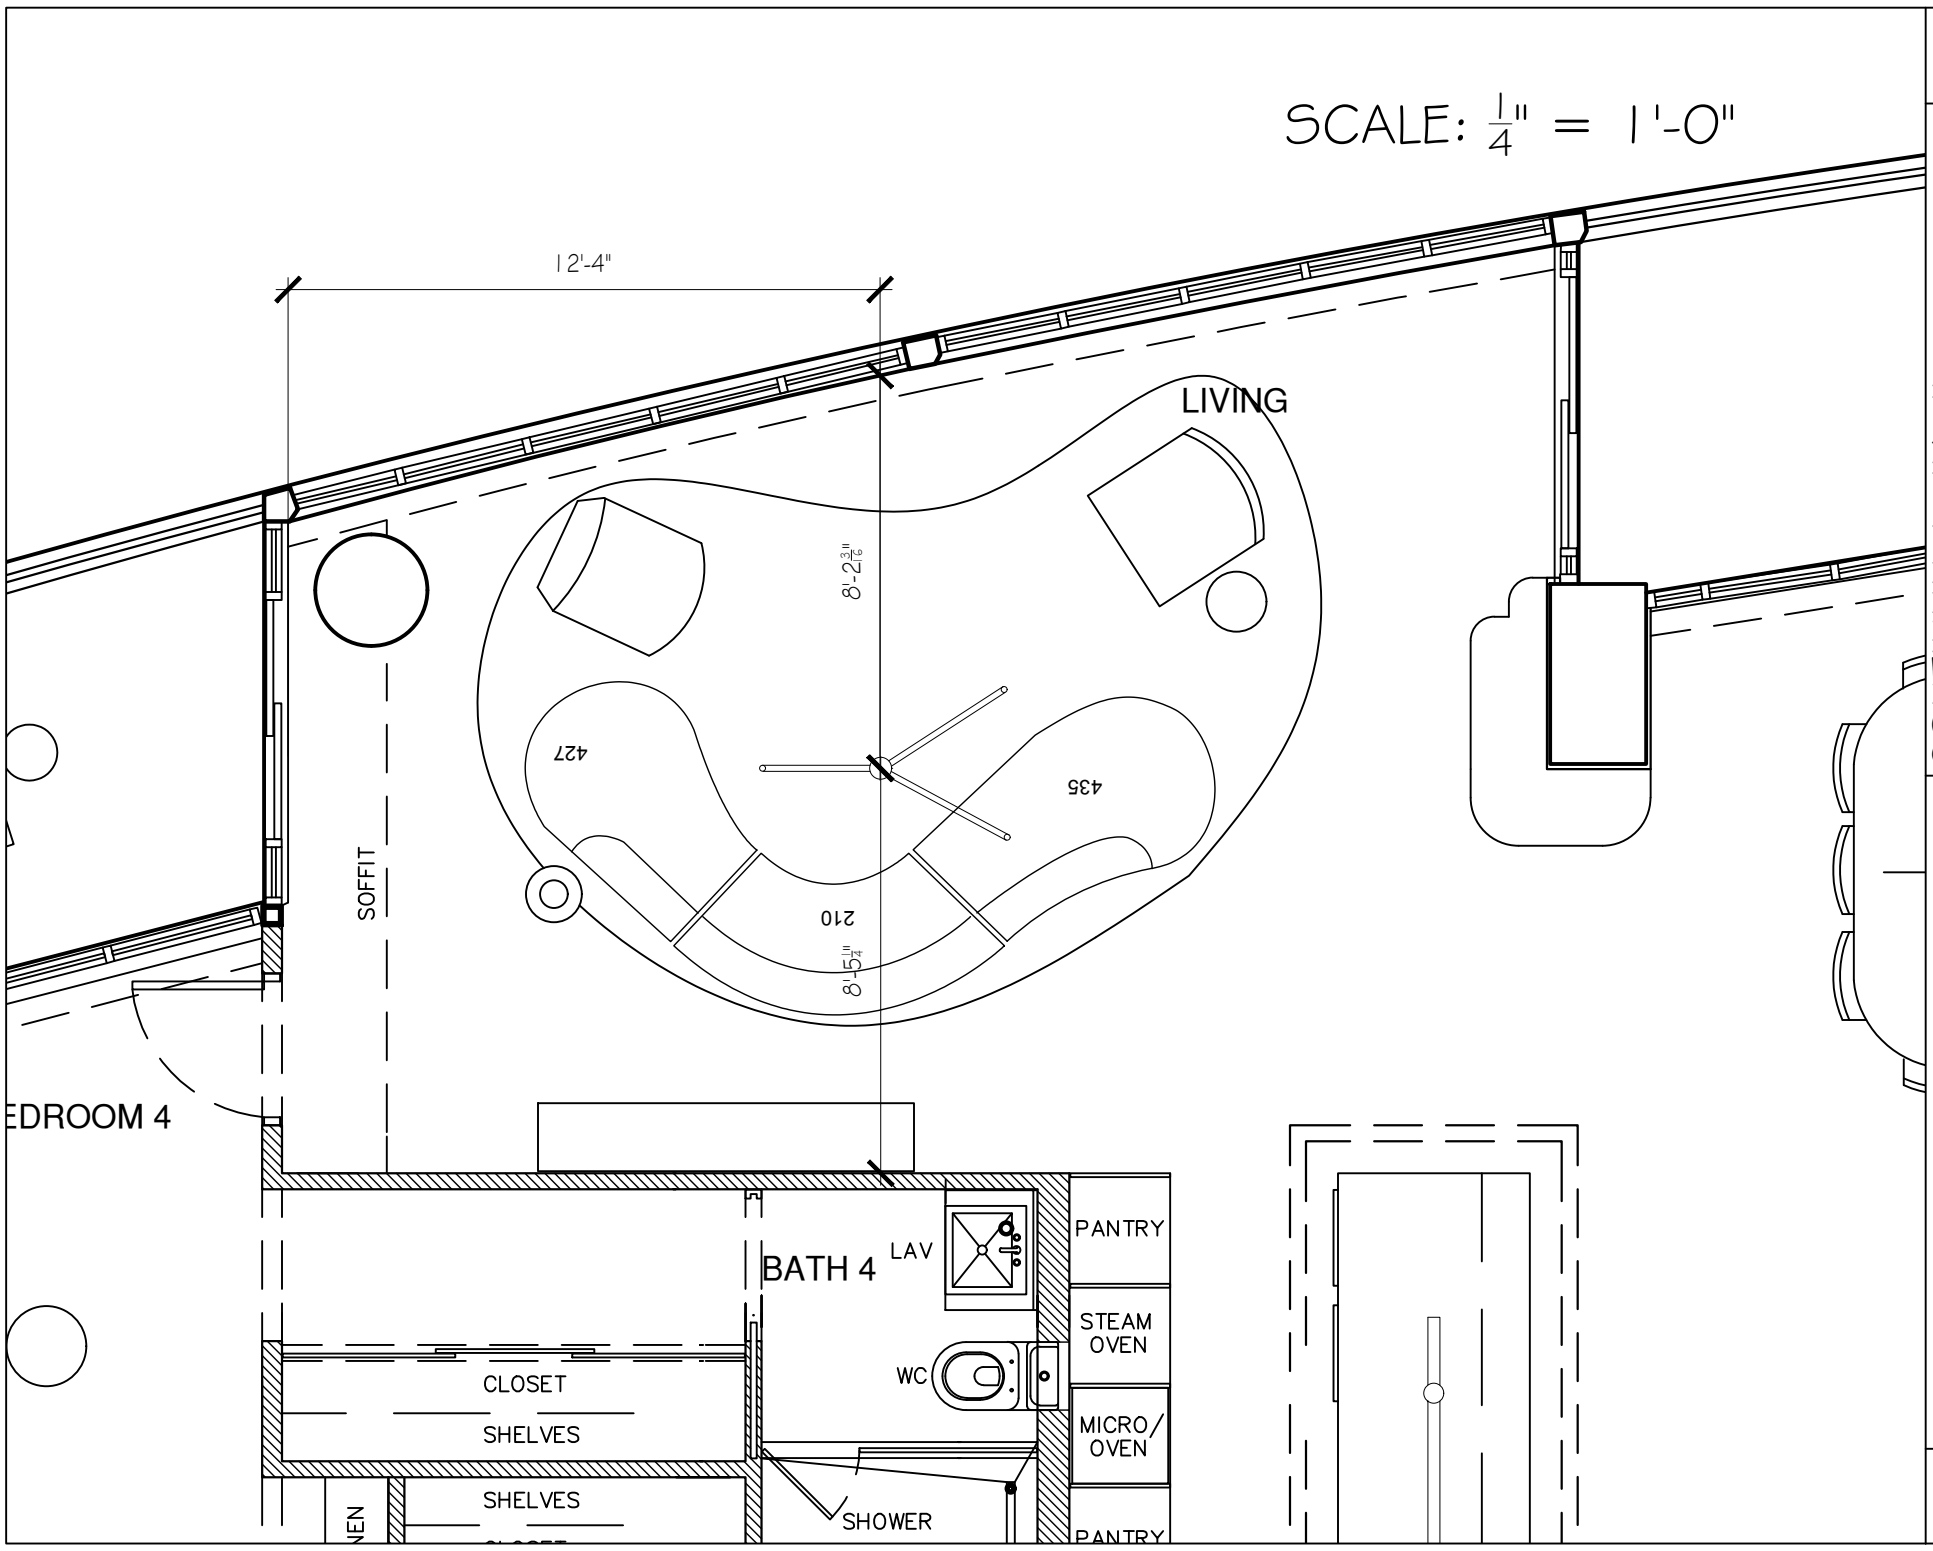

SCALE: $\frac{1}{2}'' = 1'-0''$

A2

WEETH HOME

CONTINUUM MIAMI
DINING LIGHT ELEVATION

TERRACE

MASTER BEDROOM

DINING

BAR

WINE COOLER
COFFEE MAKER

MST. CLOSET

TUB

SCALE: 1/4" = 1'-0"

CONTINUUM MIAMI
MASTER BEDROOM LIGHTING PLAN VIEW

WEETH HOME

A2

SCALE: $\frac{1}{2}$ " = 1'-0"

CONTINUUM MIAMI
LIVING SCENCE ELEVATION

WEETH HOME

A2

SCALE: 1/4" = 1'-0"

CONTINUUM MIAMI
LIVING CHANDELIER PLAN VIEW

WEETH HOME

A2

SCALE: $\frac{1}{2}$ " = 1'-0"

CONTINUUM MIAMI
 BEDROOM 4 CHANDELIER PLAN VIEW

WEETH HOME

A2

SCALE: $\frac{1}{2}'' = 1'-0''$