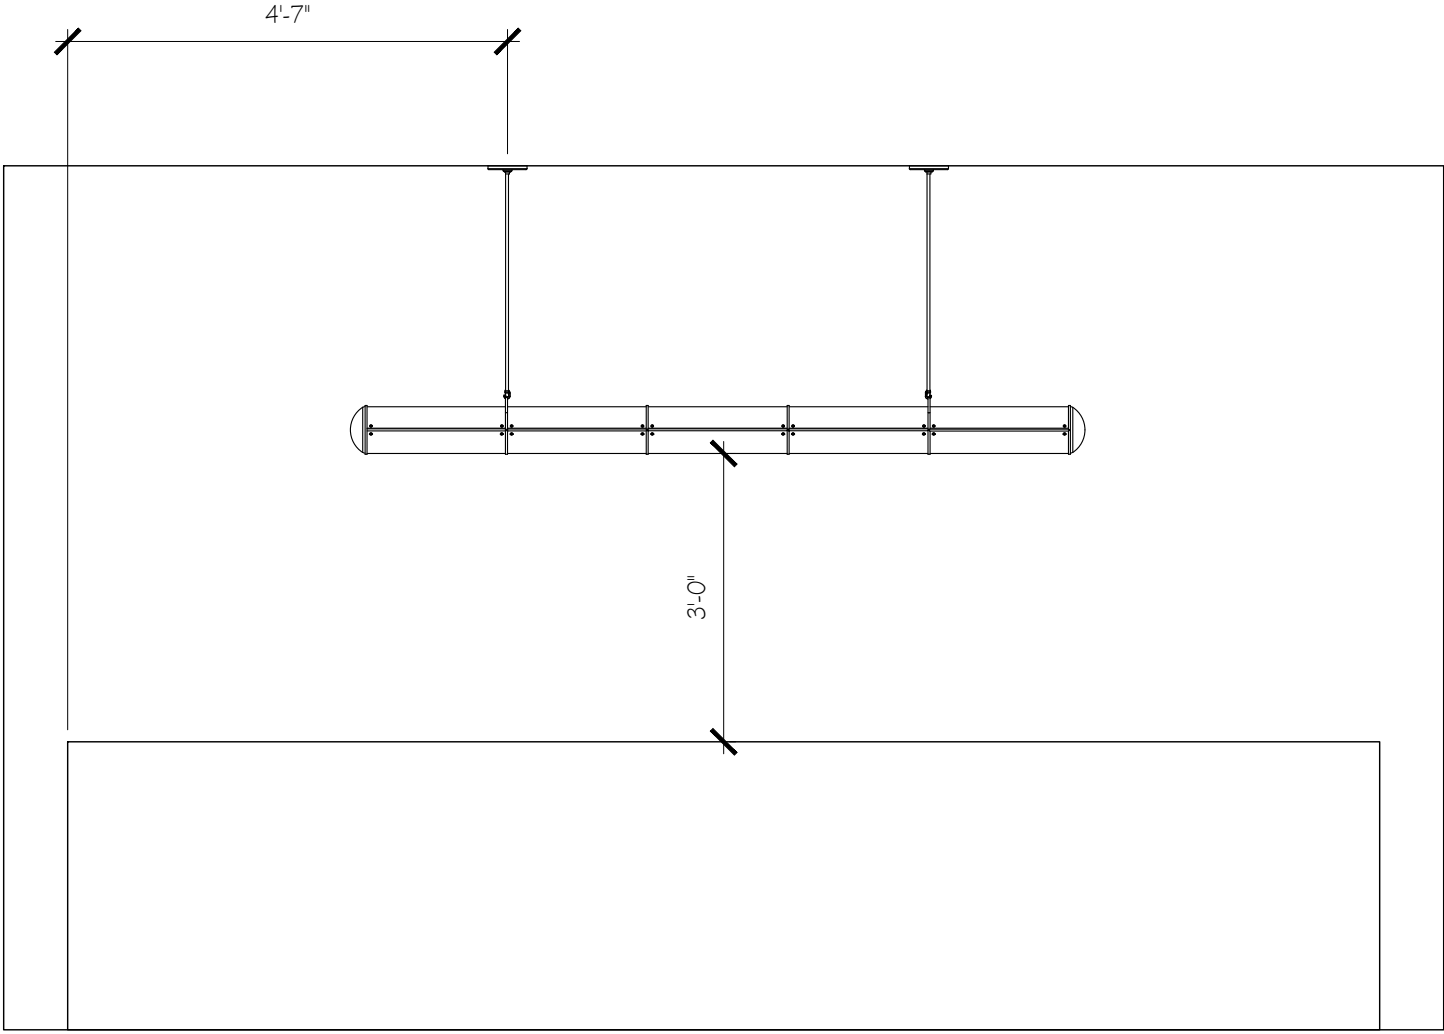

SCALE: $\frac{1}{2}" = 1'-0"$

CONTINUUM MIAMI
ENTRY SCIONCE ELEVATION

WEETH HOME

A2

SCALE: $\frac{1}{2}'' = 1'-0''$

SCALE: $\frac{1}{2}$ " = 1'-0"

CONTINUUM MIAMI
KITCHEN SCONCE ELEVATION

WEETH HOME

A2

KITCHEN

SCALE: 1/2" = 1'-0"

CONTINUUM MIAMI
KITCHEN ISLAND PLAN VIEW

BAR

WEETH HOME

A2

SCALE: $\frac{1}{2}'' = 1'-0''$

CONTINUUM MIAMI
KITCHEN ISLAND ELEVATION

WEETH HOME

A2

SCALE: 1/2" = 1'-0"

DINING

CONTINUUM MIAMI
DINING LIGHT PLAN VIEW

WEETH HOME

A2

SCALE: $\frac{1}{2}'' = 1'-0''$

A2

WEETH HOME

CONTINUUM MIAMI
DINING LIGHT ELEVATION

TERRACE

MASTER BEDROOM

DINING

BAR