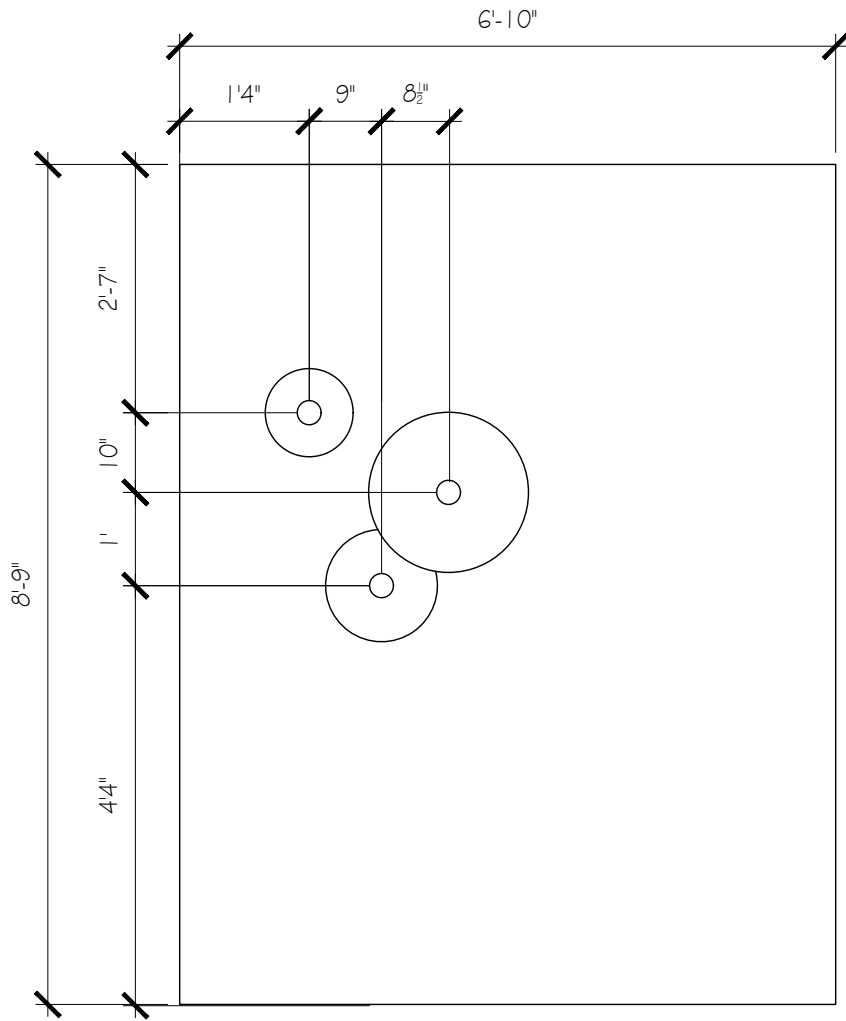

CONTINUUM MIAMI
LIVING SCENCE ELEVATION

WEETH HOME

A2

SCALE: 1/4" = 1'-0"

CONTINUUM MIAMI
LIVING CHANDELIER PLAN VIEW

WEETH HOME

A2

SCALE: $\frac{1}{2}$ " = 1'-0"

CONTINUUM MIAMI
LIVING CHANDELIER ELEVATION

WEETH HOME

A2

SCALE: $\frac{1}{2}'' = 1'-0''$

CONTINUUM MIAMI
KITCHEN/DEN HALL SCENCE ELEVATION

WEETH HOME

A2

SCALE: $\frac{1}{2}$ " = 1'-0"

CONTINUUM MIAMI
 BEDROOM 4 CHANDELIER PLAN VIEW

WEETH HOME

A2

SCALE: $\frac{1}{2}'' = 1'-0''$