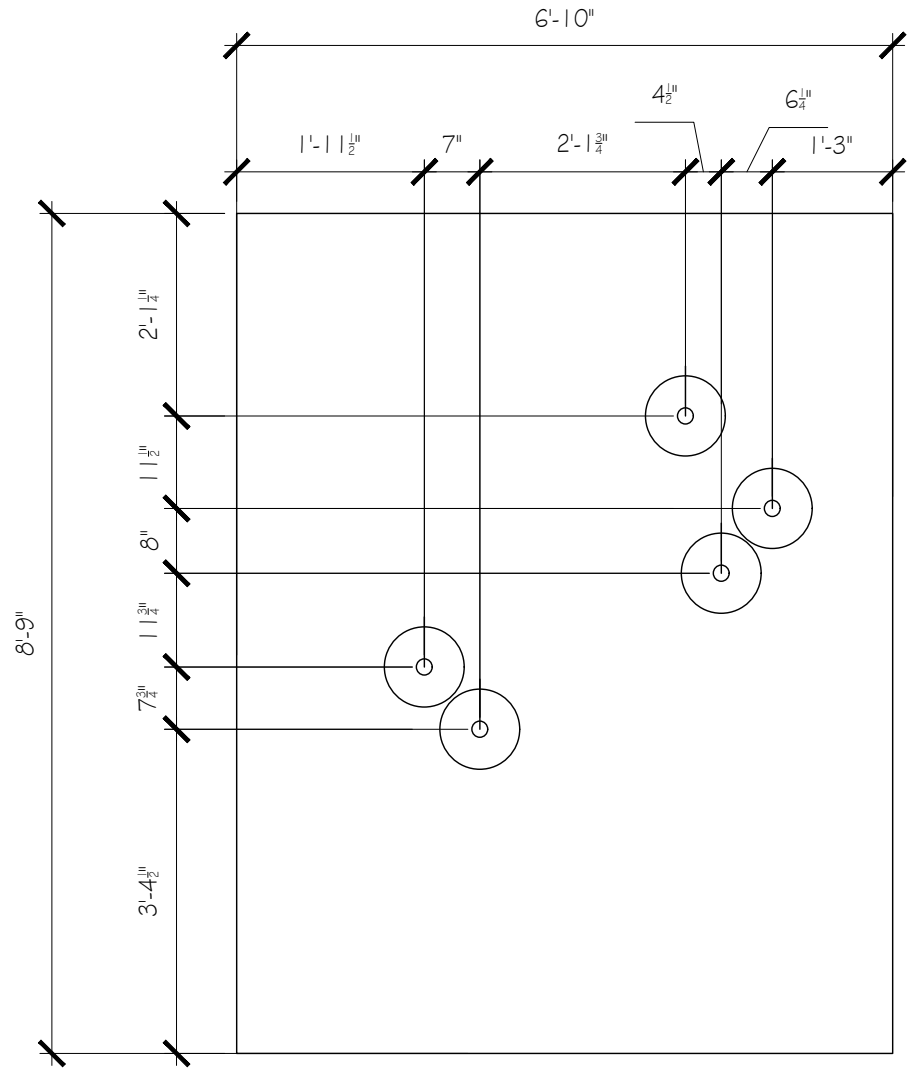

SCALE: $\frac{1}{2}'' = 1'-0''$

CONTINUUM MIAMI
KITCHEN/DEN HALL SCENCE ELEVATION

WEETH HOME

A2