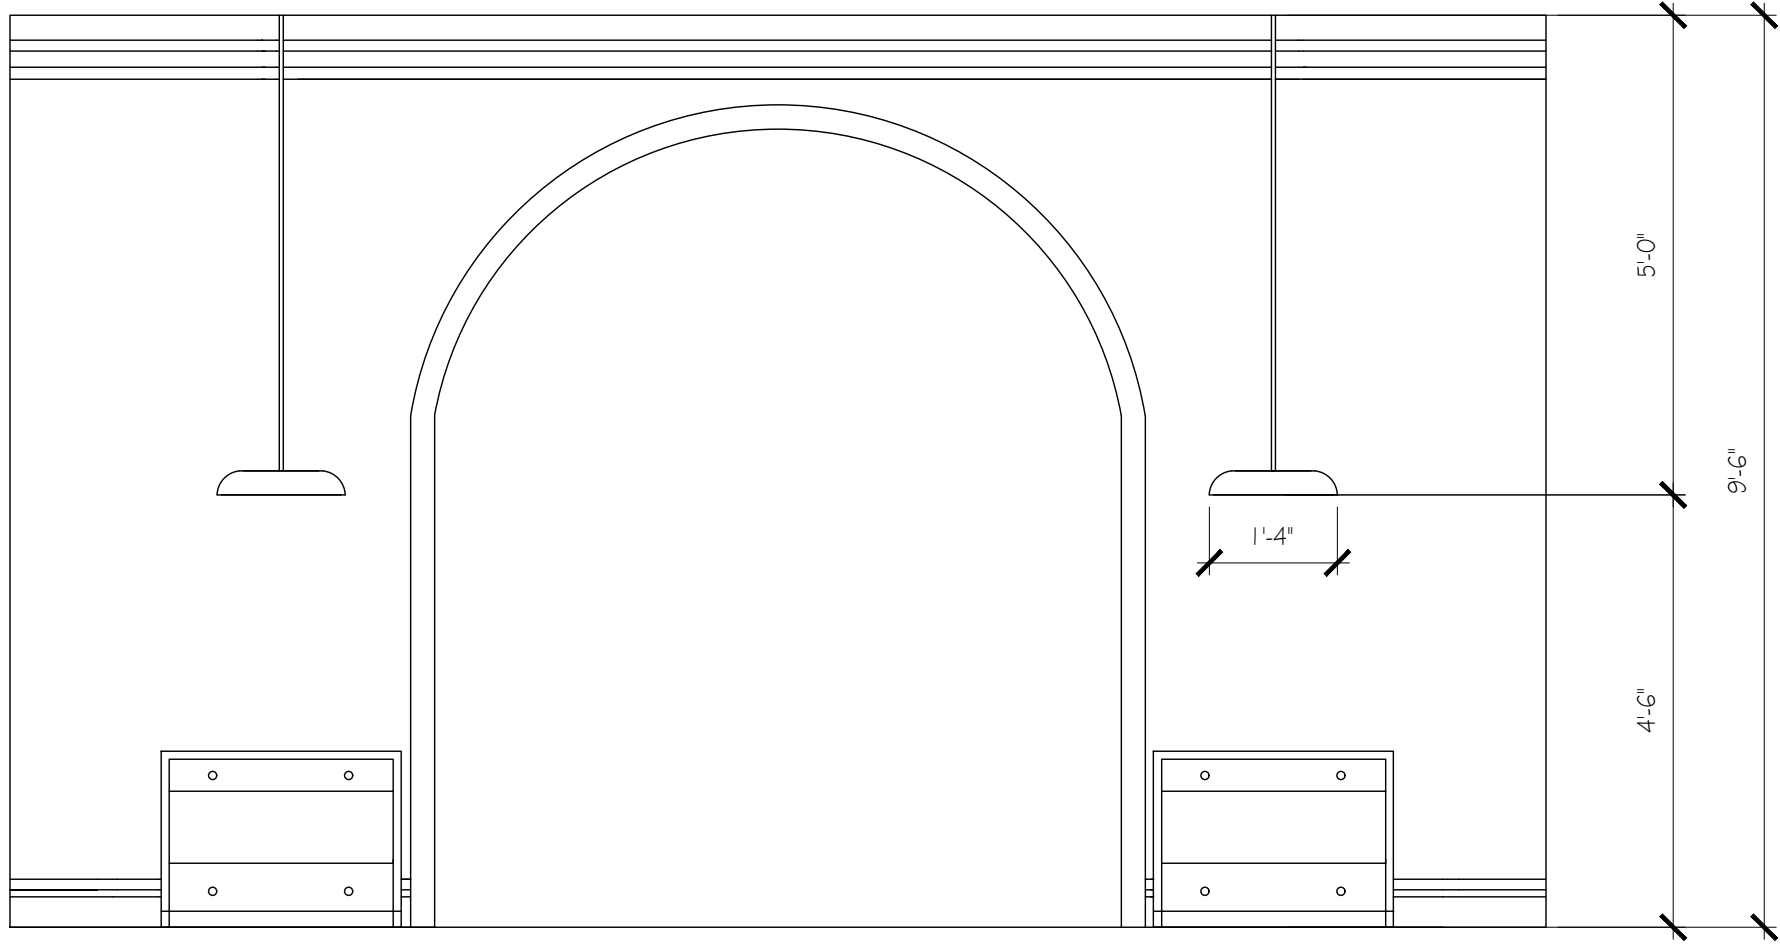

SCALE: $\frac{1}{2}'' = 1'-0''$

A2

WEETH HOME

CONTINUUM MIAMI
DINING LIGHT ELEVATION

TERRACE

MASTER BEDROOM

DINING

BAR

WINE COOLER
COFFEE MAKER

MST. CLOSET

TUB

SCALE: 1/4" = 1'-0"

CONTINUUM MIAMI
MASTER BEDROOM LIGHTING PLAN VIEW

WEETH HOME

A2

SCALE: $\frac{1}{2}$ " = 1'-0"