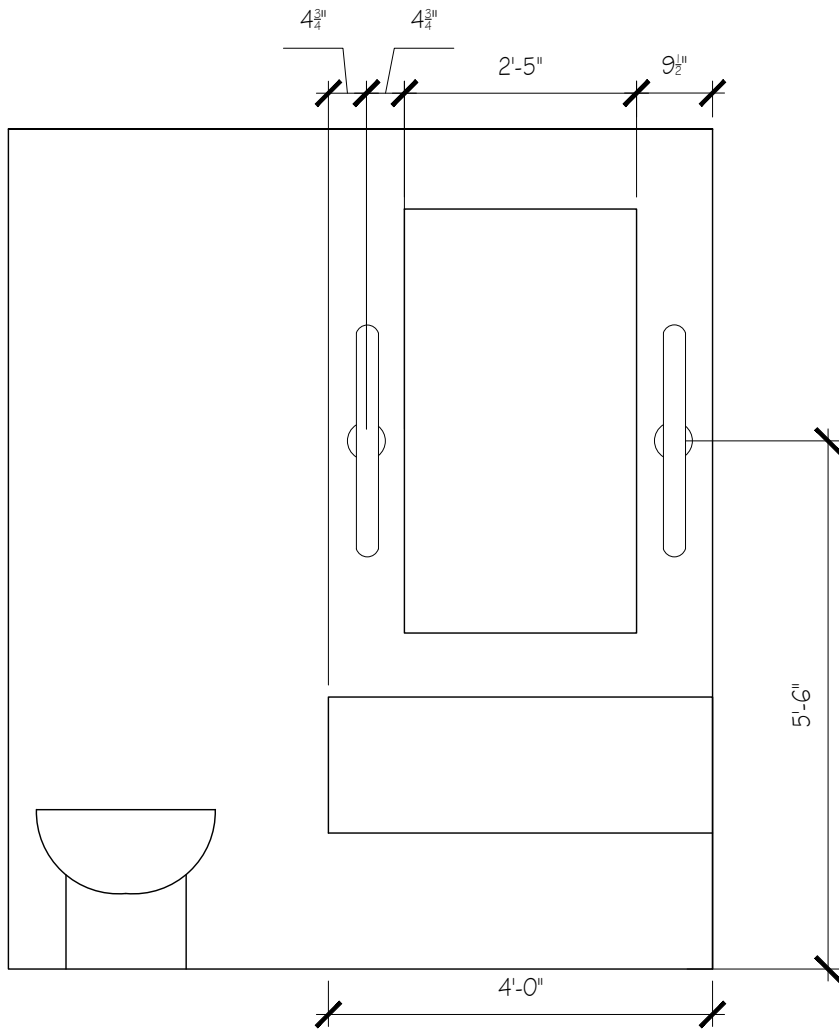

CONTINUUM MIAMI
LIVING CHANDELIER ELEVATION

WEETH HOME

A2

SCALE: $\frac{1}{2}'' = 1'-0''$

CONTINUUM MIAMI
KITCHEN/DEN HALL SCENCE ELEVATION

WEETH HOME

A2

SCALE: $\frac{1}{2}$ " = 1'-0"

CONTINUUM MIAMI
 BEDROOM 4 CHANDELIER PLAN VIEW

WEETH HOME

A2

SCALE: $\frac{1}{2}'' = 1'-0''$