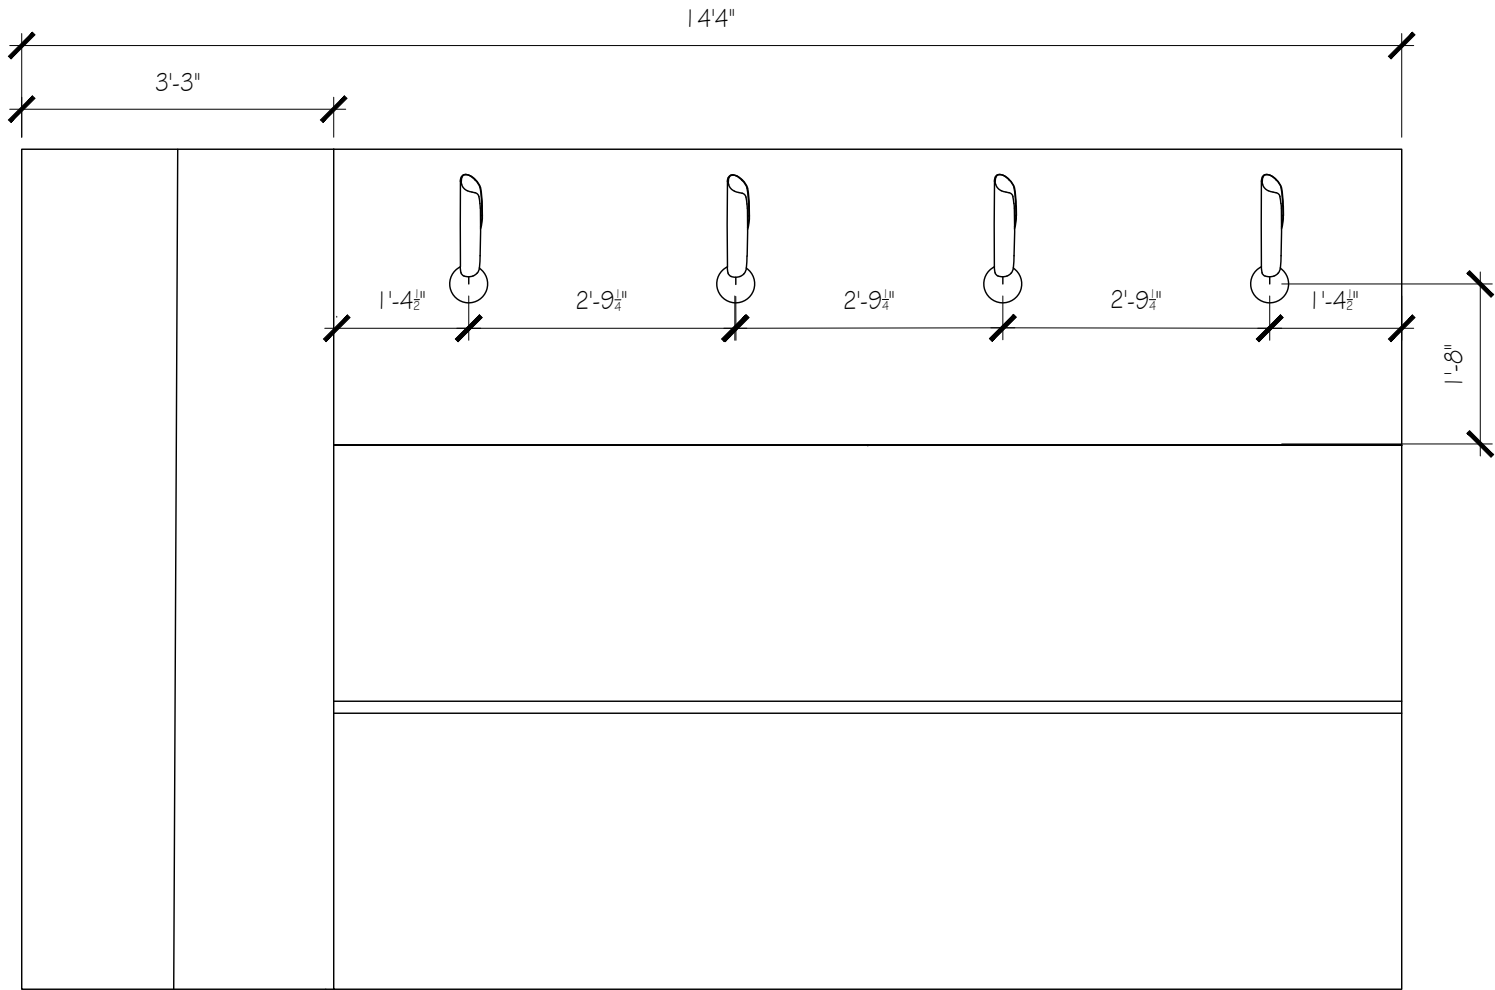

SCALE: $\frac{1}{2}" = 1'-0"$

CONTINUUM MIAMI
ENTRY SCIONCE ELEVATION

WEETH HOME

A2

SCALE: $\frac{1}{2}'' = 1'-0''$

SCALE: $\frac{1}{2}$ " = 1'-0"

CONTINUUM MIAMI
KITCHEN SCONCE ELEVATION

WEETH HOME

A2

KITCHEN

SCALE: 1/2" = 1'-0"

CONTINUUM MIAMI
KITCHEN ISLAND PLAN VIEW

BAR

WEETH HOME

A2

SCALE: $\frac{1}{2}'' = 1'-0''$

CONTINUUM MIAMI
KITCHEN ISLAND ELEVATION

WEETH HOME

A2

SCALE: 1/2" = 1'-0"

DINING

CONTINUUM MIAMI
DINING LIGHT PLAN VIEW

WEETH HOME

A2

CONTINUUM MIAMI
 BEDROOM 4 CHANDELIER PLAN VIEW

WEETH HOME

A2

SCALE: $\frac{1}{2}'' = 1'-0''$