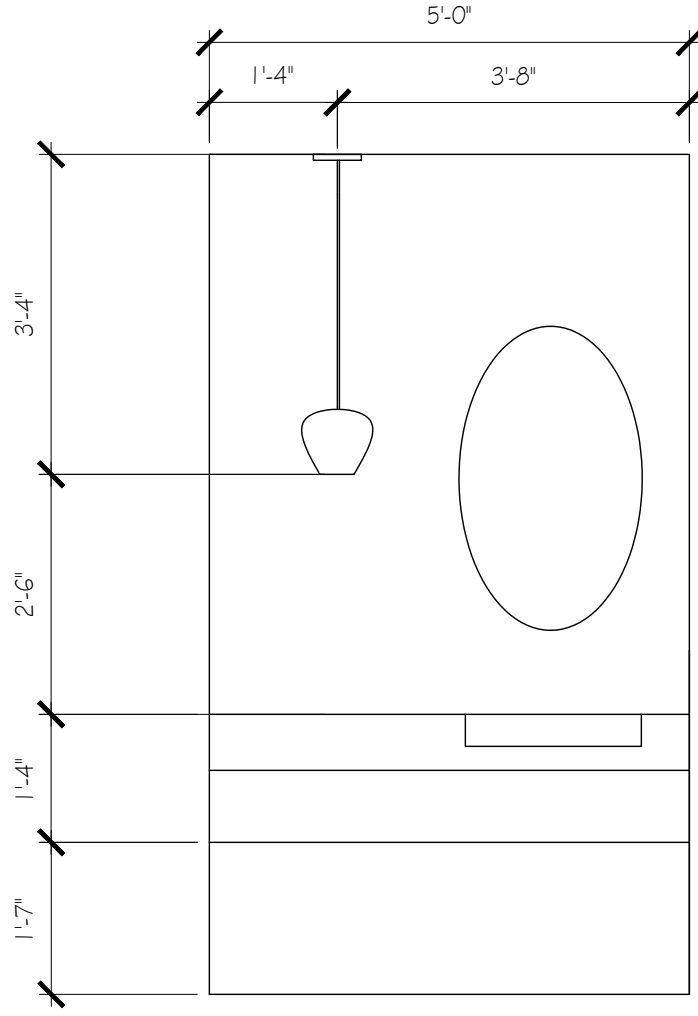

SCALE: $\frac{1}{2}'' = 1'-0''$