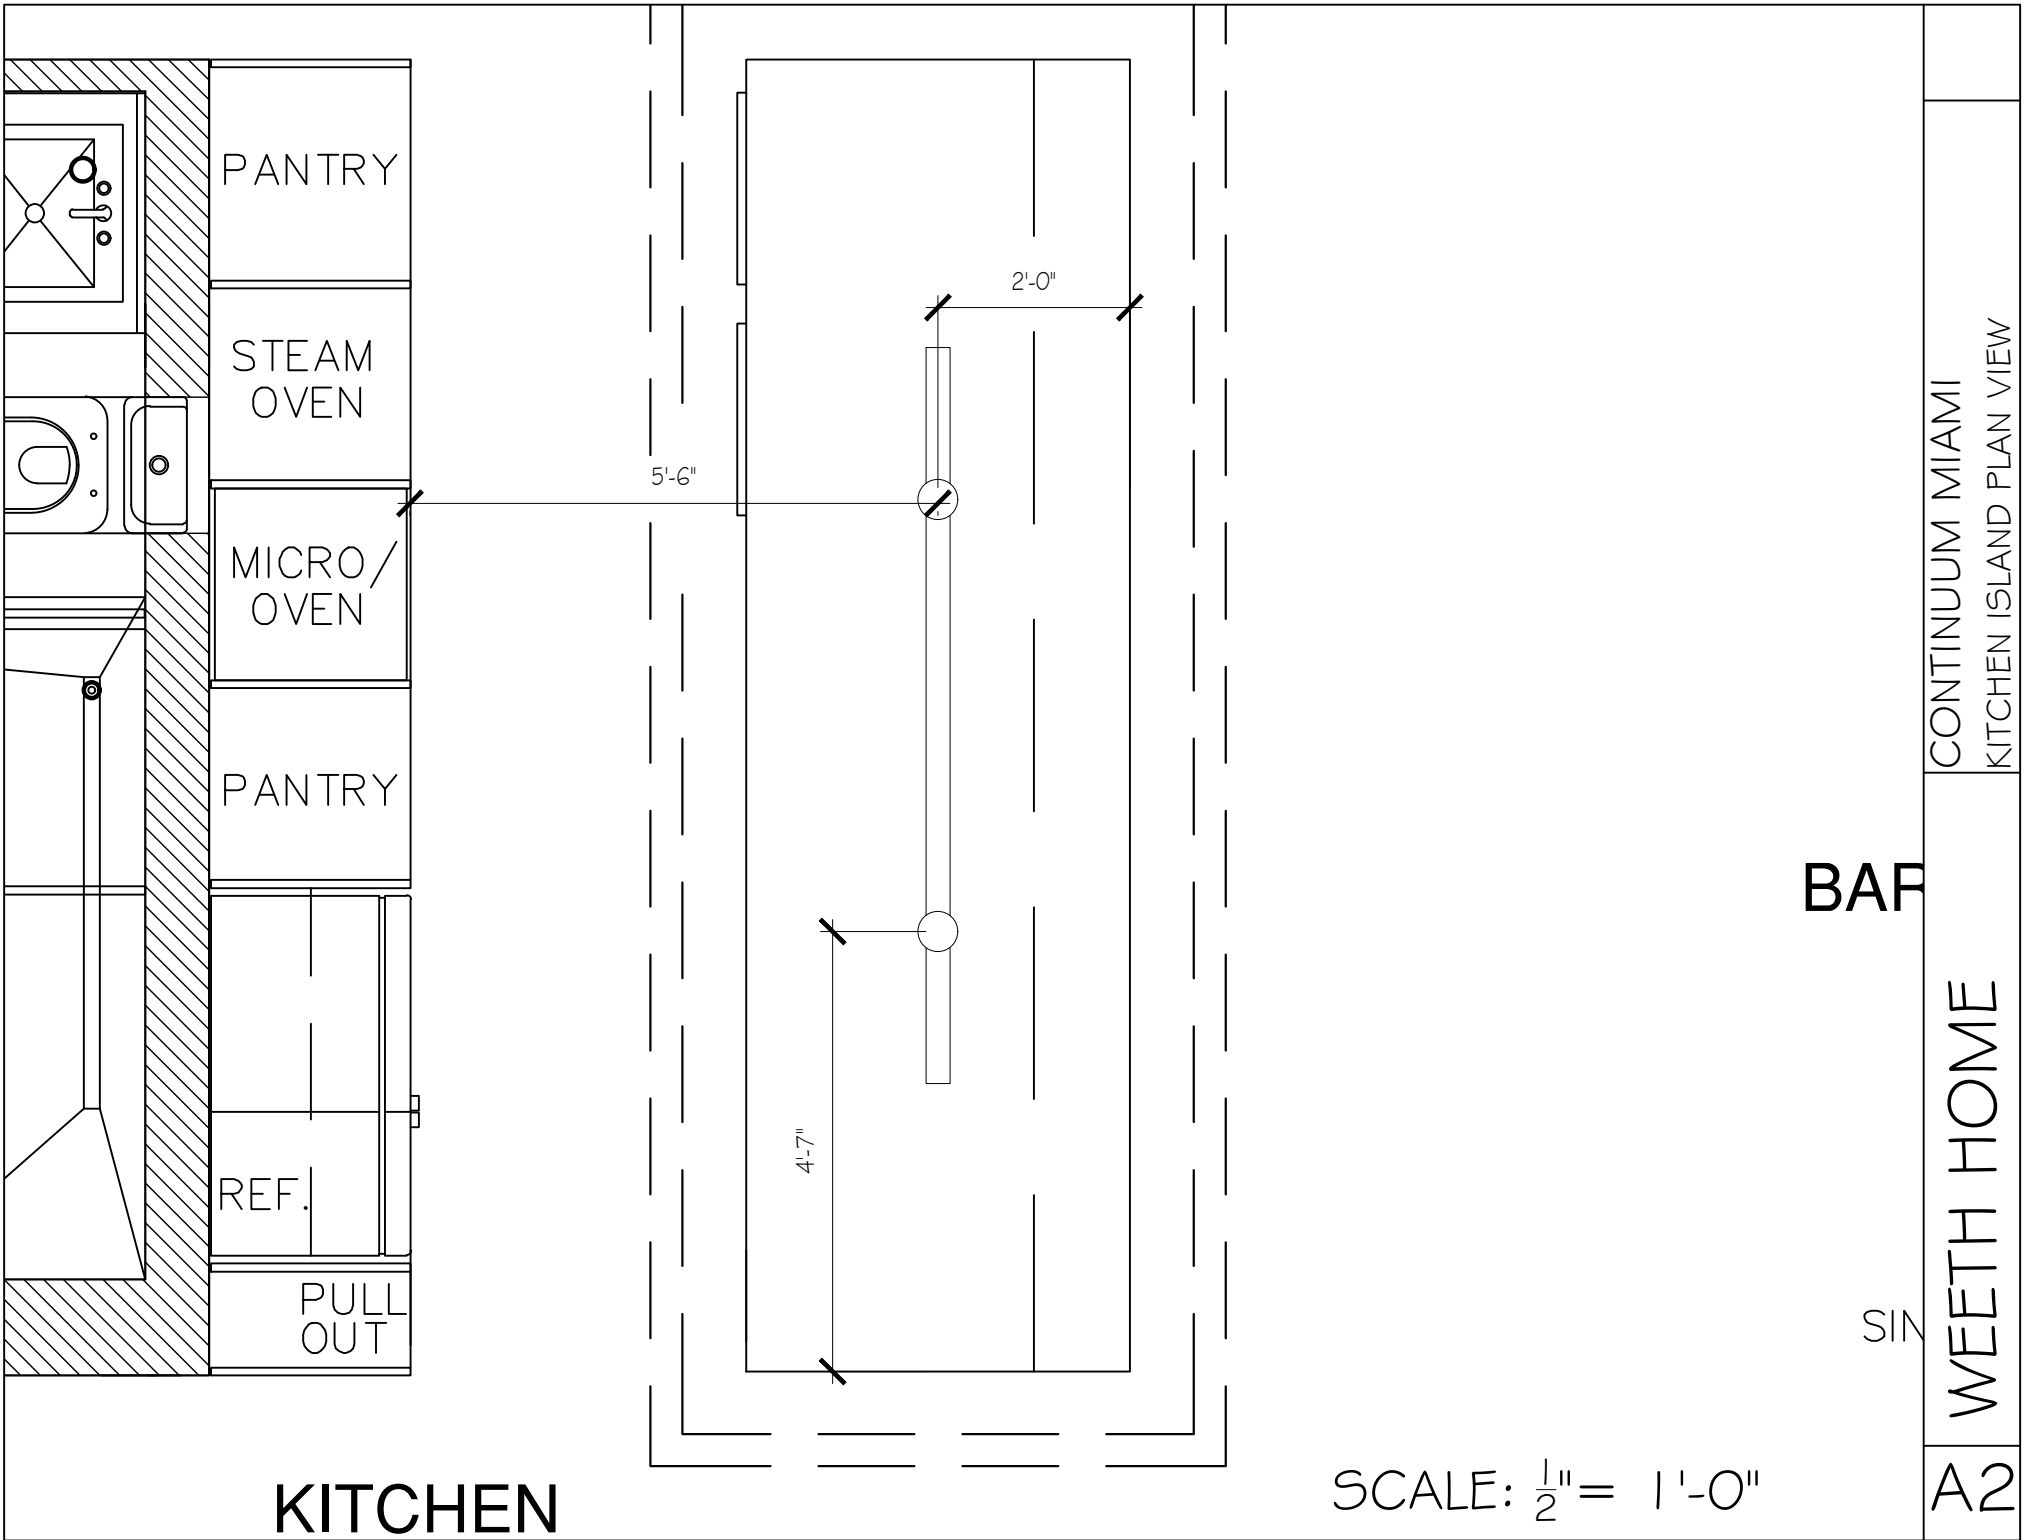

SCALE: $\frac{1}{2}" = 1'-0"$

CONTINUUM MIAMI
ENTRY SCIONCE ELEVATION

WEETH HOME

A2

SCALE: $\frac{1}{2}'' = 1'-0''$

SCALE: $\frac{1}{2}$ " = 1'-0"

CONTINUUM MIAMI
KITCHEN SCONCE ELEVATION

WEETH HOME

A2

KITCHEN

SCALE: 1/2" = 1'-0"

CONTINUUM MIAMI
KITCHEN ISLAND PLAN VIEW

BAR

WEETH HOME

A2

SCALE: $\frac{1}{2}'' = 1'-0''$

CONTINUUM MIAMI
KITCHEN ISLAND ELEVATION

WEETH HOME

A2

SCALE: 1/2" = 1'-0"

DINING

CONTINUUM MIAMI
DINING LIGHT PLAN VIEW

WEETH HOME

A2

SCALE: $\frac{1}{2}'' = 1'-0''$

A2

WEETH HOME

CONTINUUM MIAMI
DINING LIGHT ELEVATION

TERRACE

MASTER BEDROOM

DINING

BAR