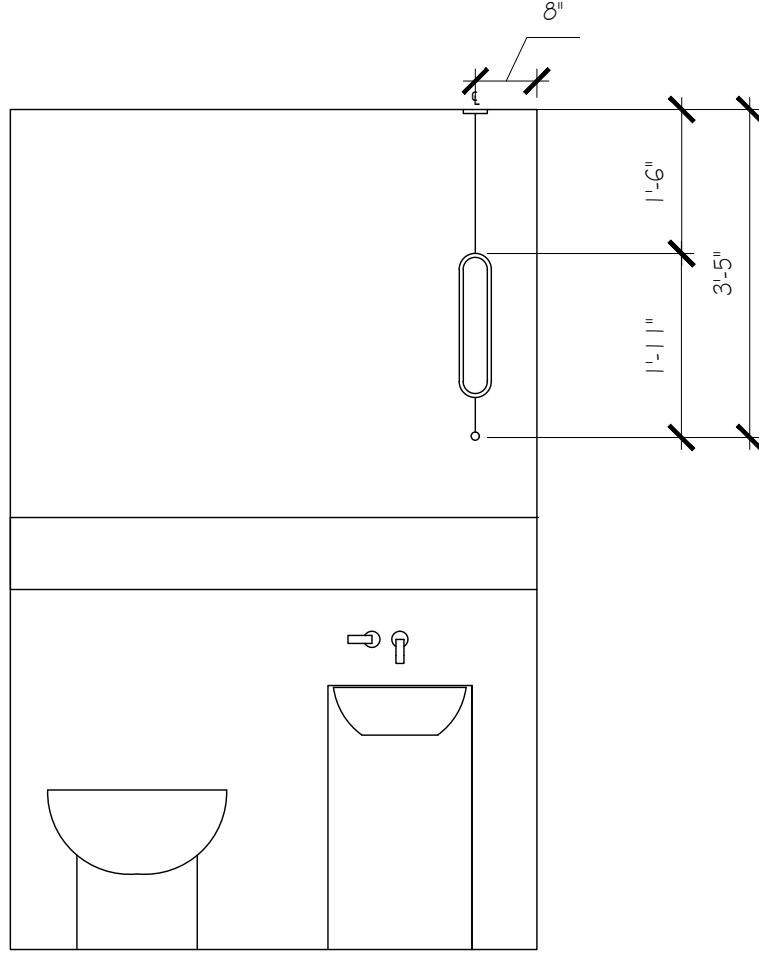

SCALE: $\frac{1}{2}" = 1'-0"$

CONTINUUM MIAMI
ENTRY SCIONCE ELEVATION

WEETH HOME

A2

SCALE: $\frac{1}{2}'' = 1'-0''$

SCALE: $\frac{1}{2}$ " = 1'-0"

CONTINUUM MIAMI
KITCHEN SCONCE ELEVATION

WEETH HOME

A2

KITCHEN

SCALE: 1/2" = 1'-0"

CONTINUUM MIAMI
KITCHEN ISLAND PLAN VIEW

BAR

WEETH HOME

A2

SCALE: $\frac{1}{2}'' = 1'-0''$

CONTINUUM MIAMI
KITCHEN ISLAND ELEVATION

WEETH HOME

A2

SCALE: 1/2" = 1'-0"

DINING

CONTINUUM MIAMI
DINING LIGHT PLAN VIEW

WEETH HOME

A2

WINE COOLER
COFFEE MAKER

MST. CLOSET

TUB

SCALE: 1/4" = 1'-0"

CONTINUUM MIAMI
MASTER BEDROOM LIGHTING PLAN VIEW

WEETH HOME

A2

SCALE: $\frac{1}{2}$ " = 1'-0"